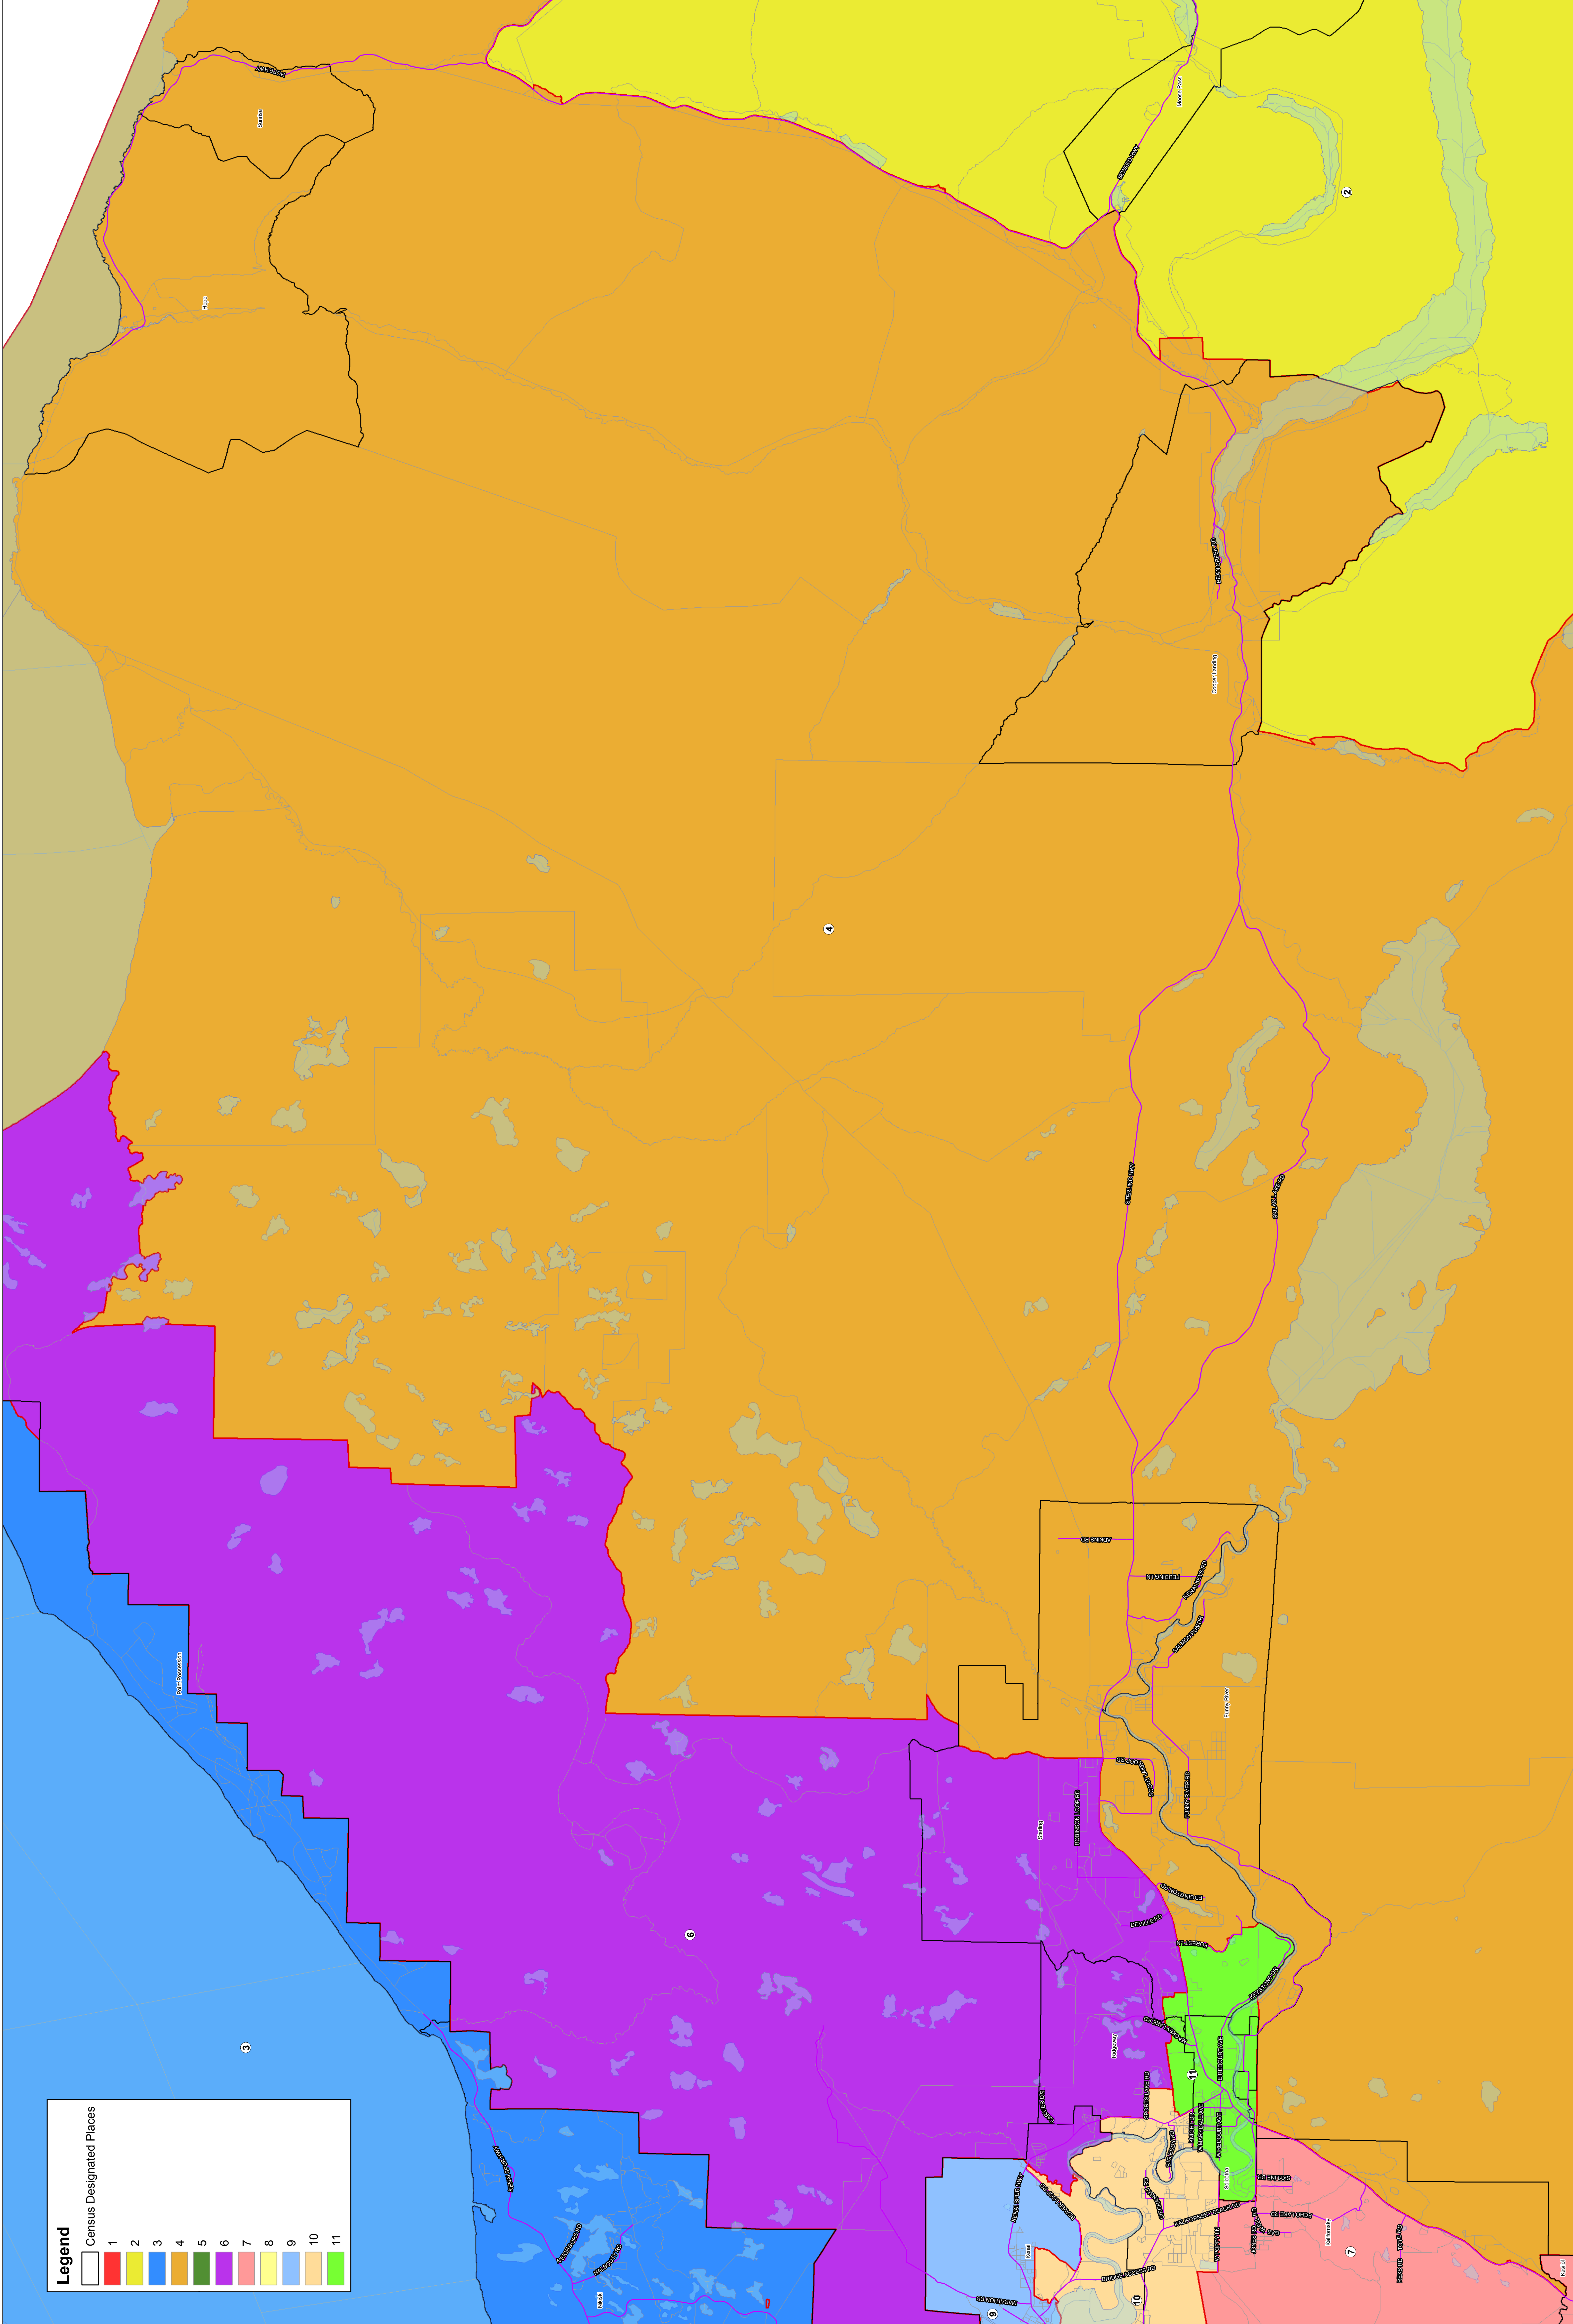

The information depicted hereon is for a graphical representation only of best available sources. The Kenai Peninsula Borough assumes no responsibility for any errors on this map.

**Proposed 11 Member Assembly**

**Legend**

Census Designated Places

1	2	3	4	5	6	7	8	9	10	11
Red	Yellow	Blue	Orange	Green	Purple	Pink	Light Blue	Light Green	Light Orange	Light Green

The information depicted hereon is for a graphical representation only of best available sources. The Kenai Peninsula Borough assumes no responsibility for any errors on this map.

**Legend**

- Census Designated Places
- 1
- 2
- 3
- 4
- 5
- 6
- 7
- 8
- 9
- 10
- 11

**Proposed 11 Member Assembly  
District 3 Detail**

Printed on Jun 13, 2011

The information depicted hereon is for a graphical representation only of best available sources. The Kenai Peninsula Borough assumes no responsibility for any errors on this map.