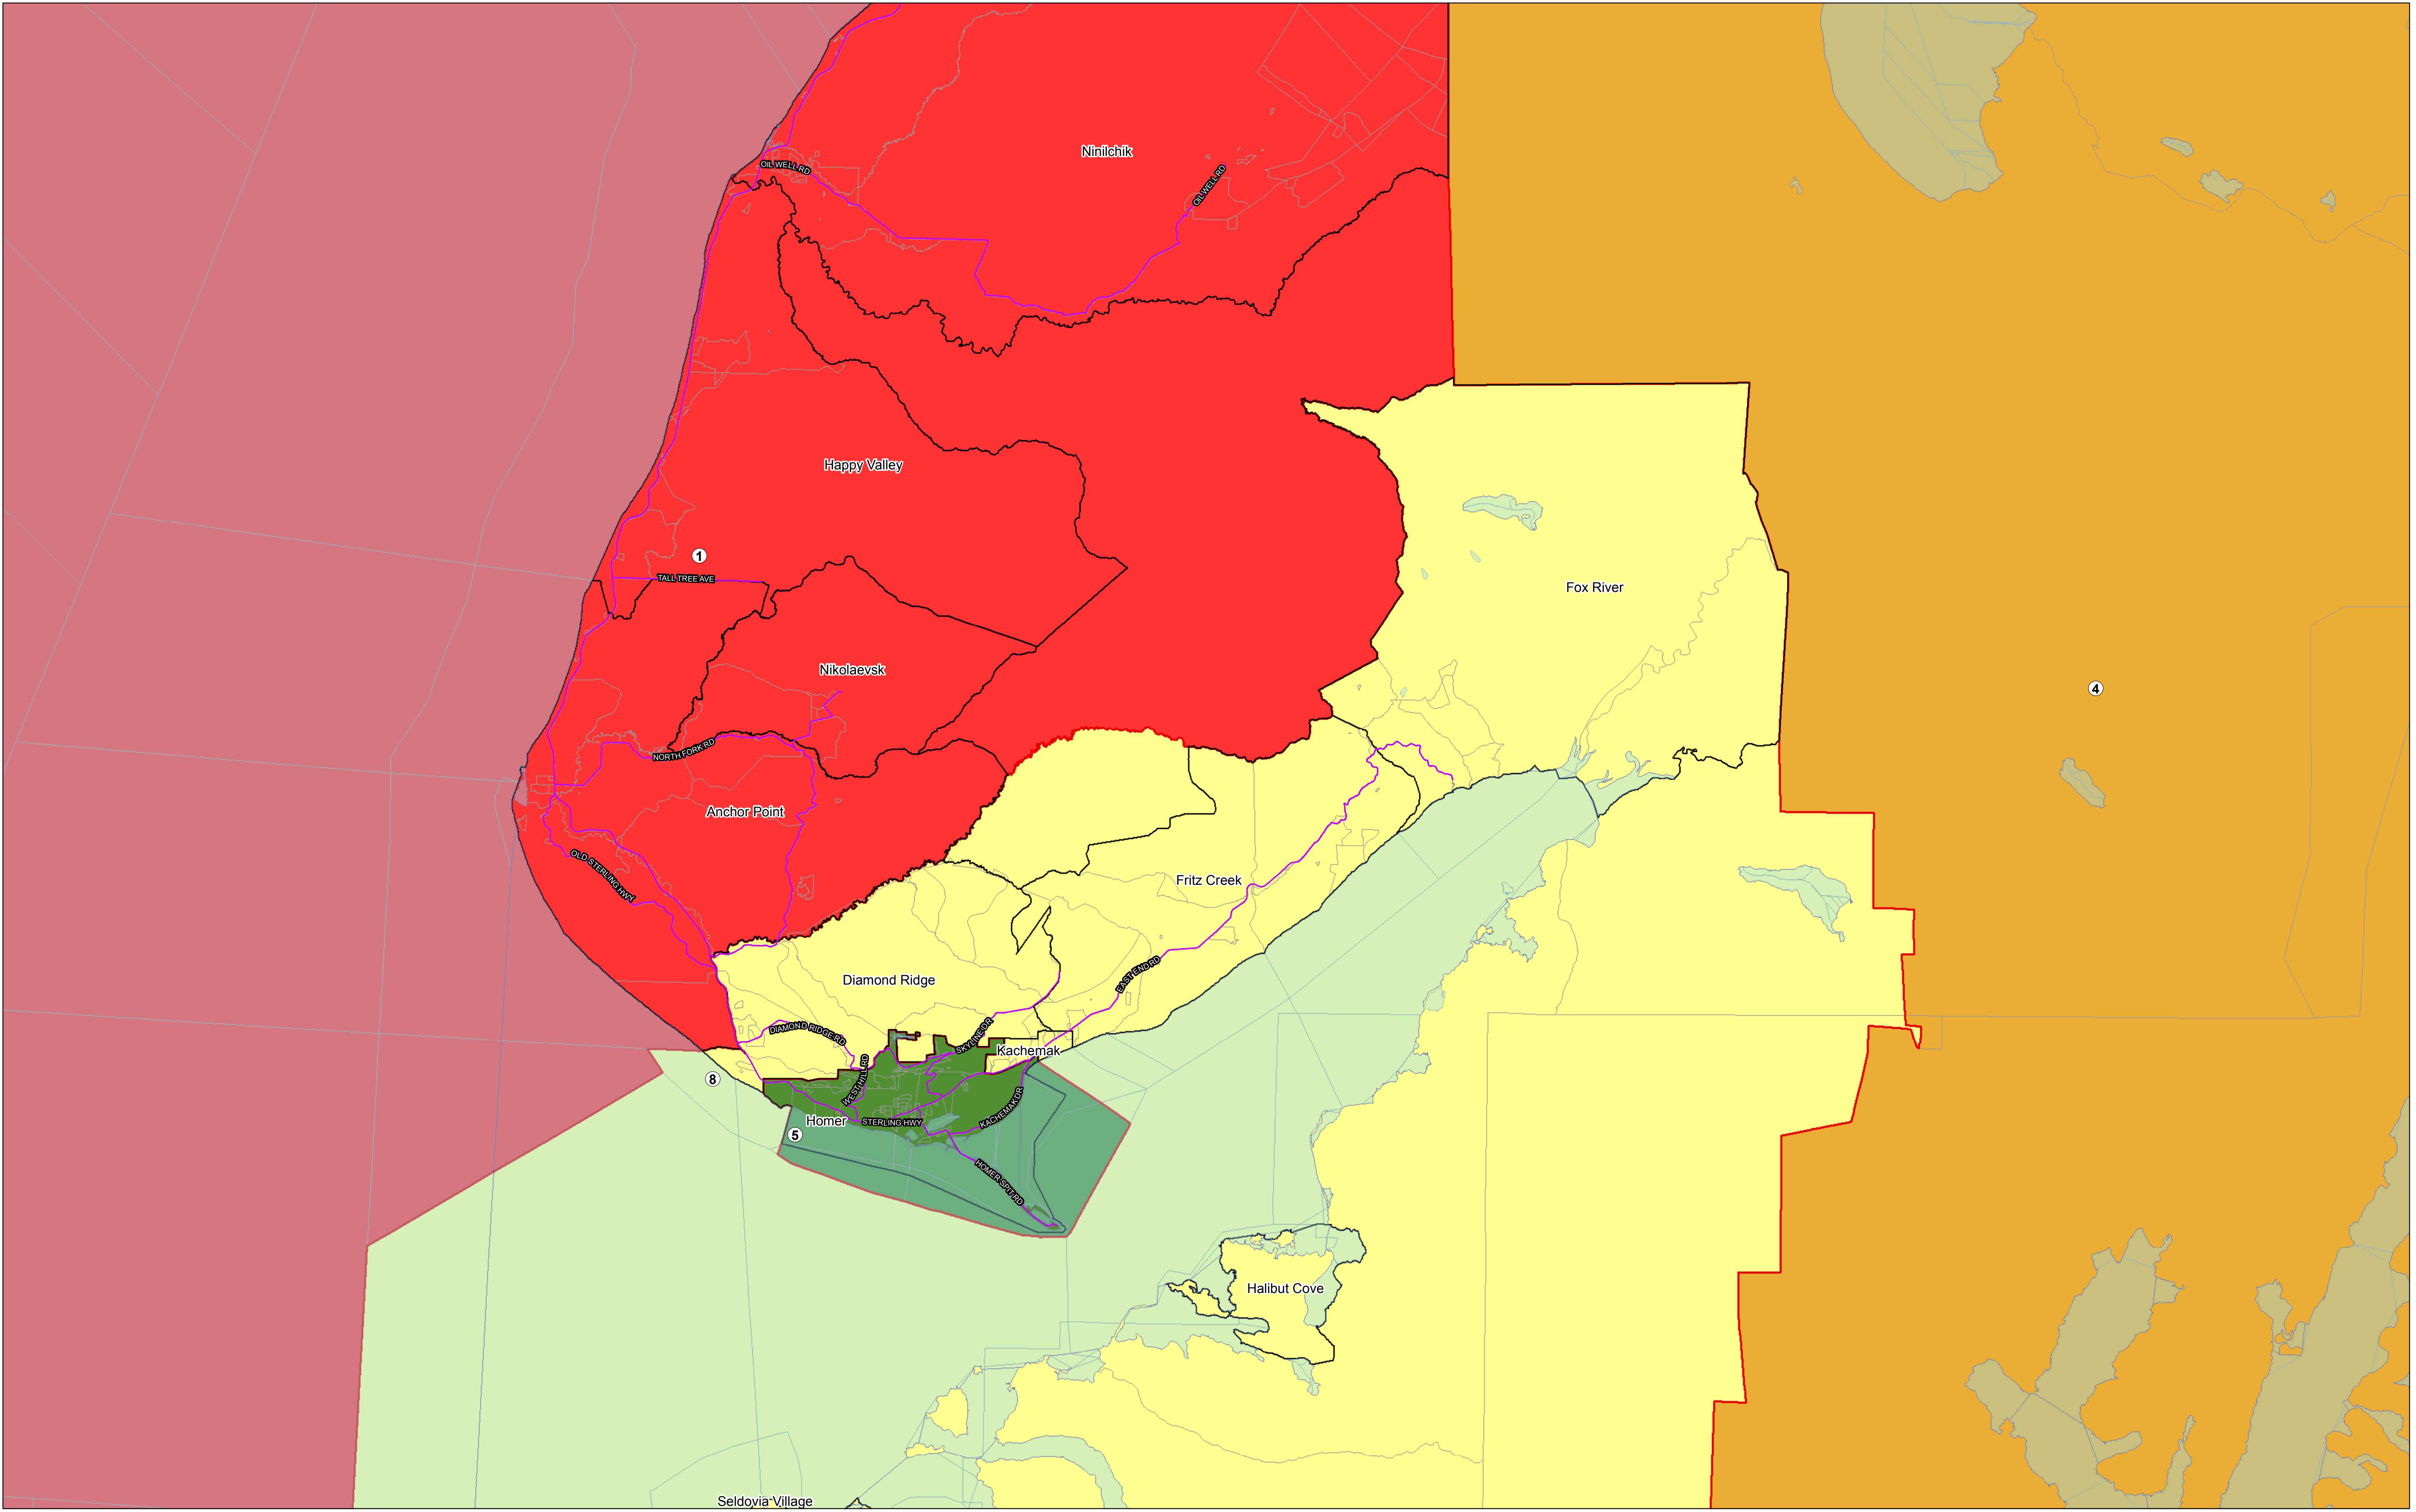

0 18,750 37,500 75,000 Feet

**Proposed 11 Member Assembly
District 8 Detail**

The information depicted hereon is for a graphical representation only of best available sources. The Kenai Peninsula Borough assumes no responsibility for any errors on this map.

Printed on Jun 13, 2011