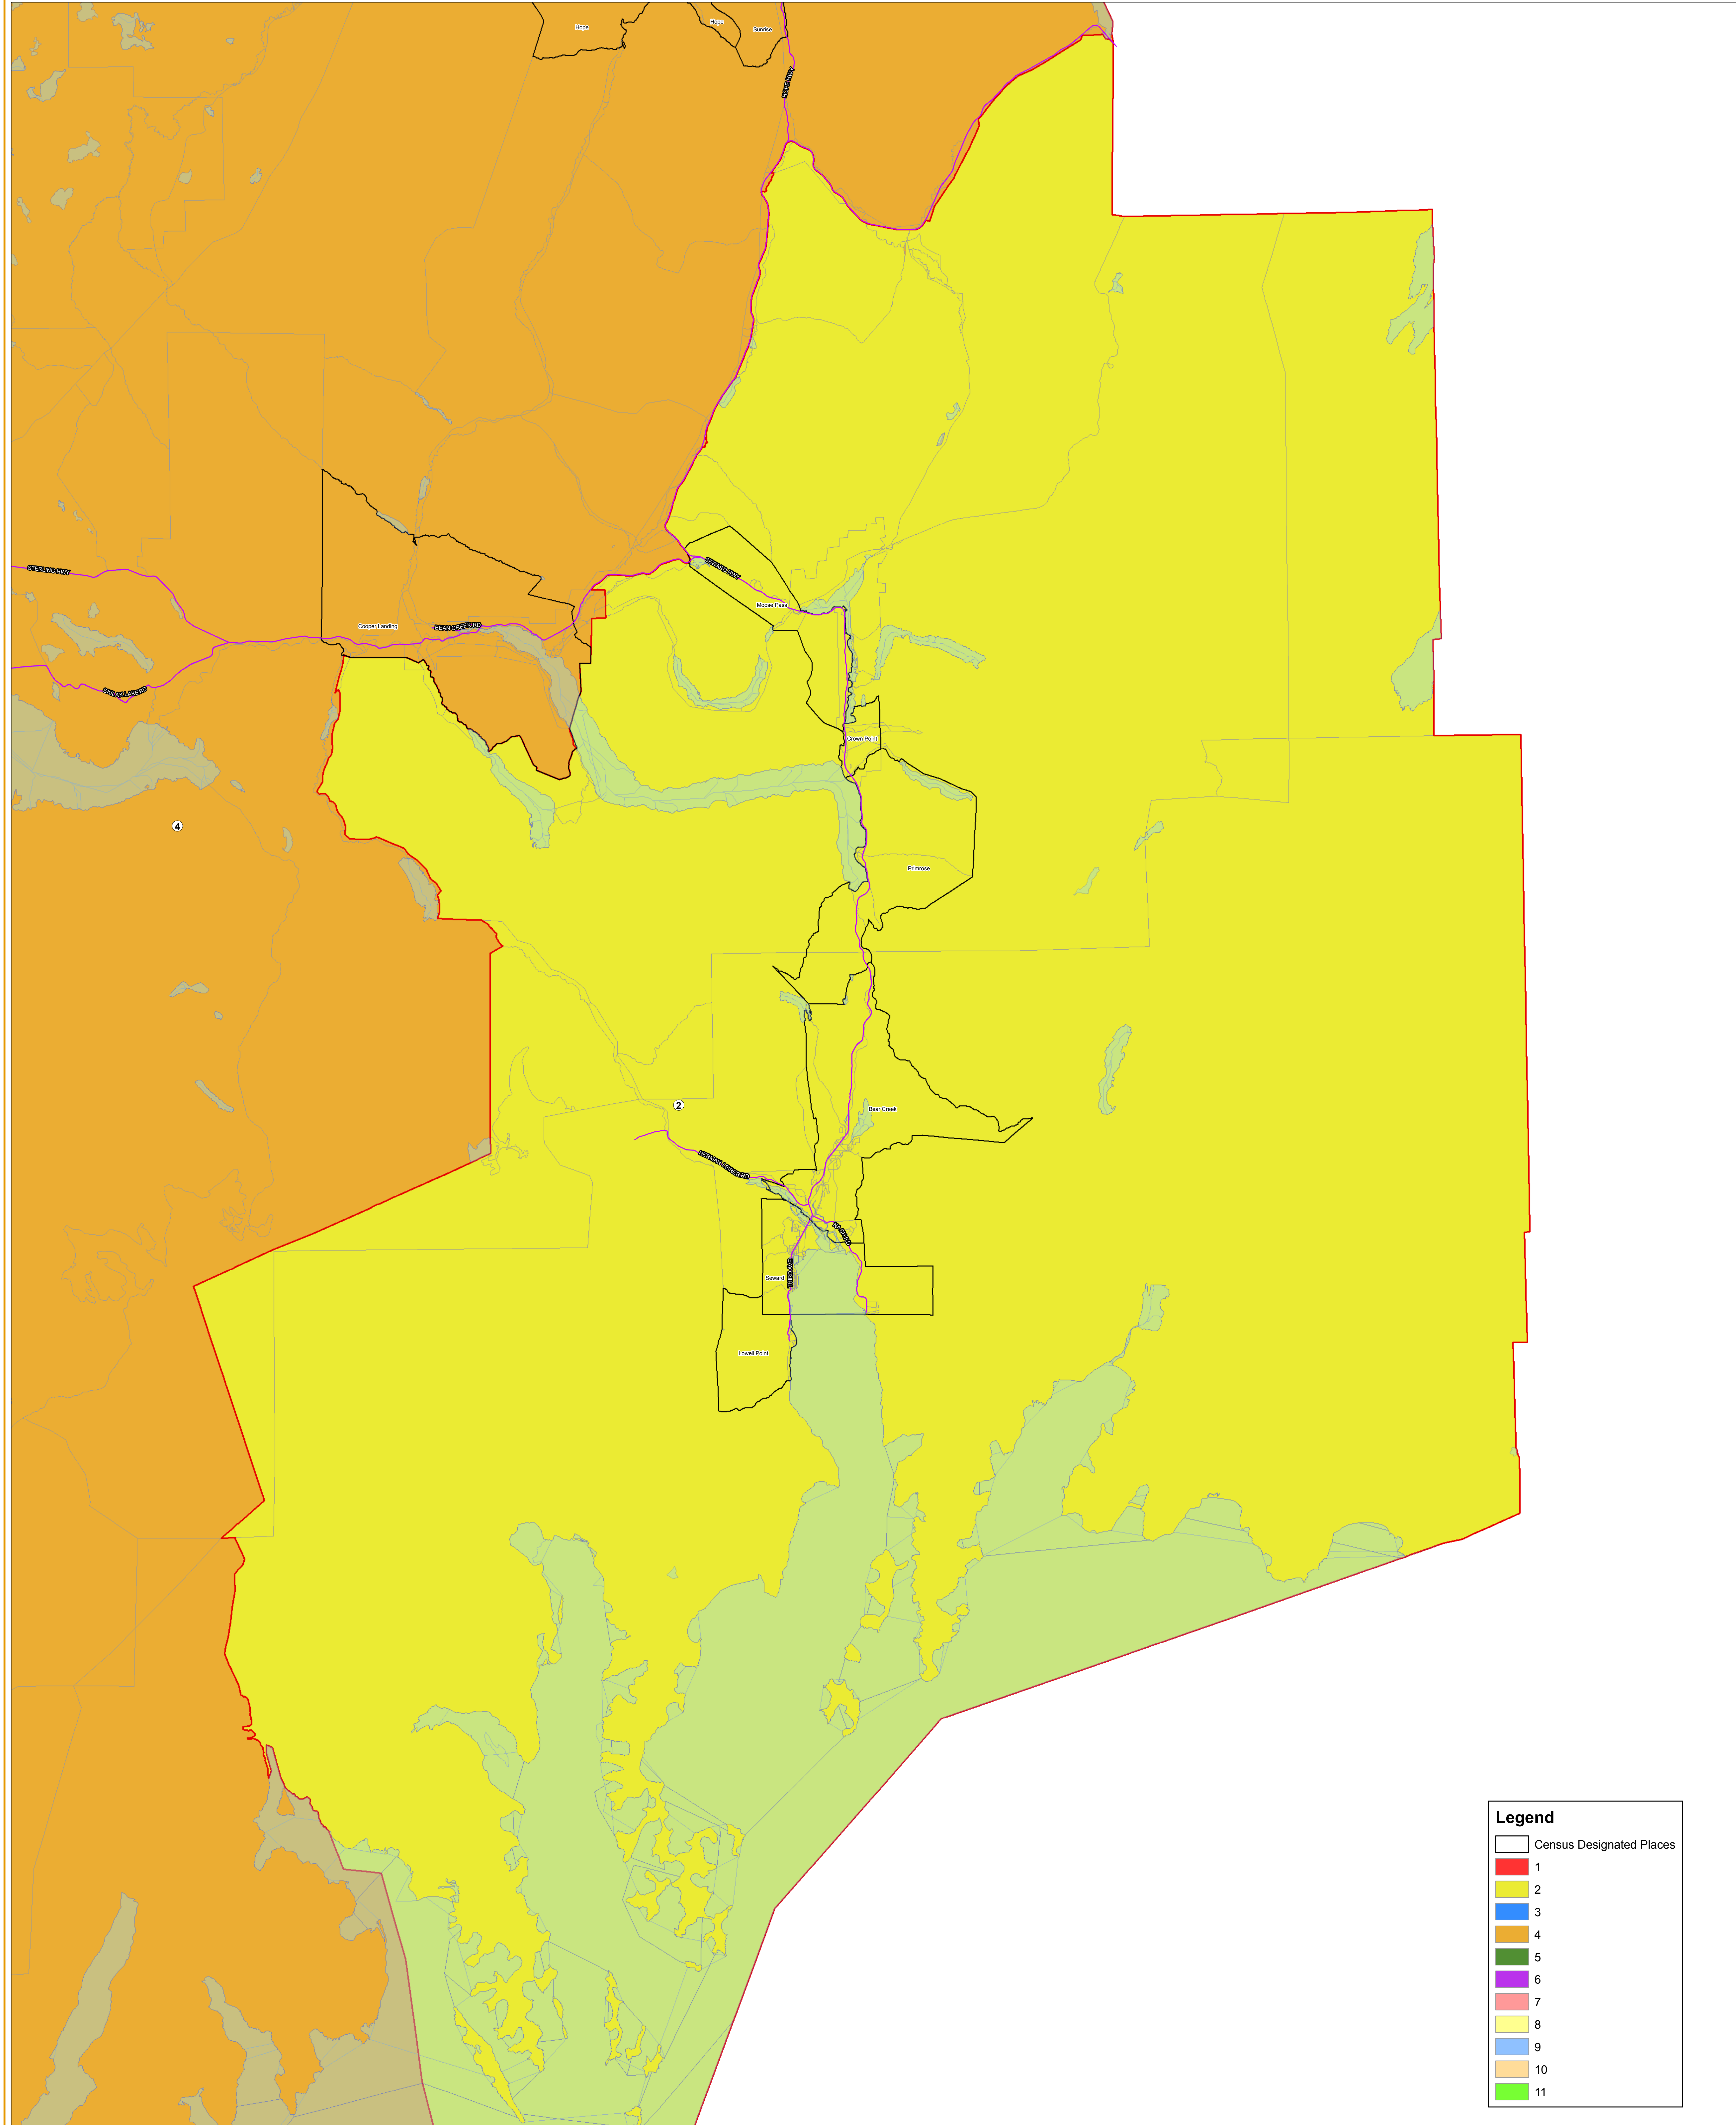

Legend

- Census Designated Places
- 1
- 2
- 3
- 4
- 5
- 6
- 7
- 8
- 9
- 10
- 11

**Proposed 11 Member Assembly
District 2 Detail**

The information depicted hereon is for a graphical representation only of best available sources. The Kenai Peninsula Borough assumes no responsibility for any errors on this map.

Printed on Jun 13, 2011