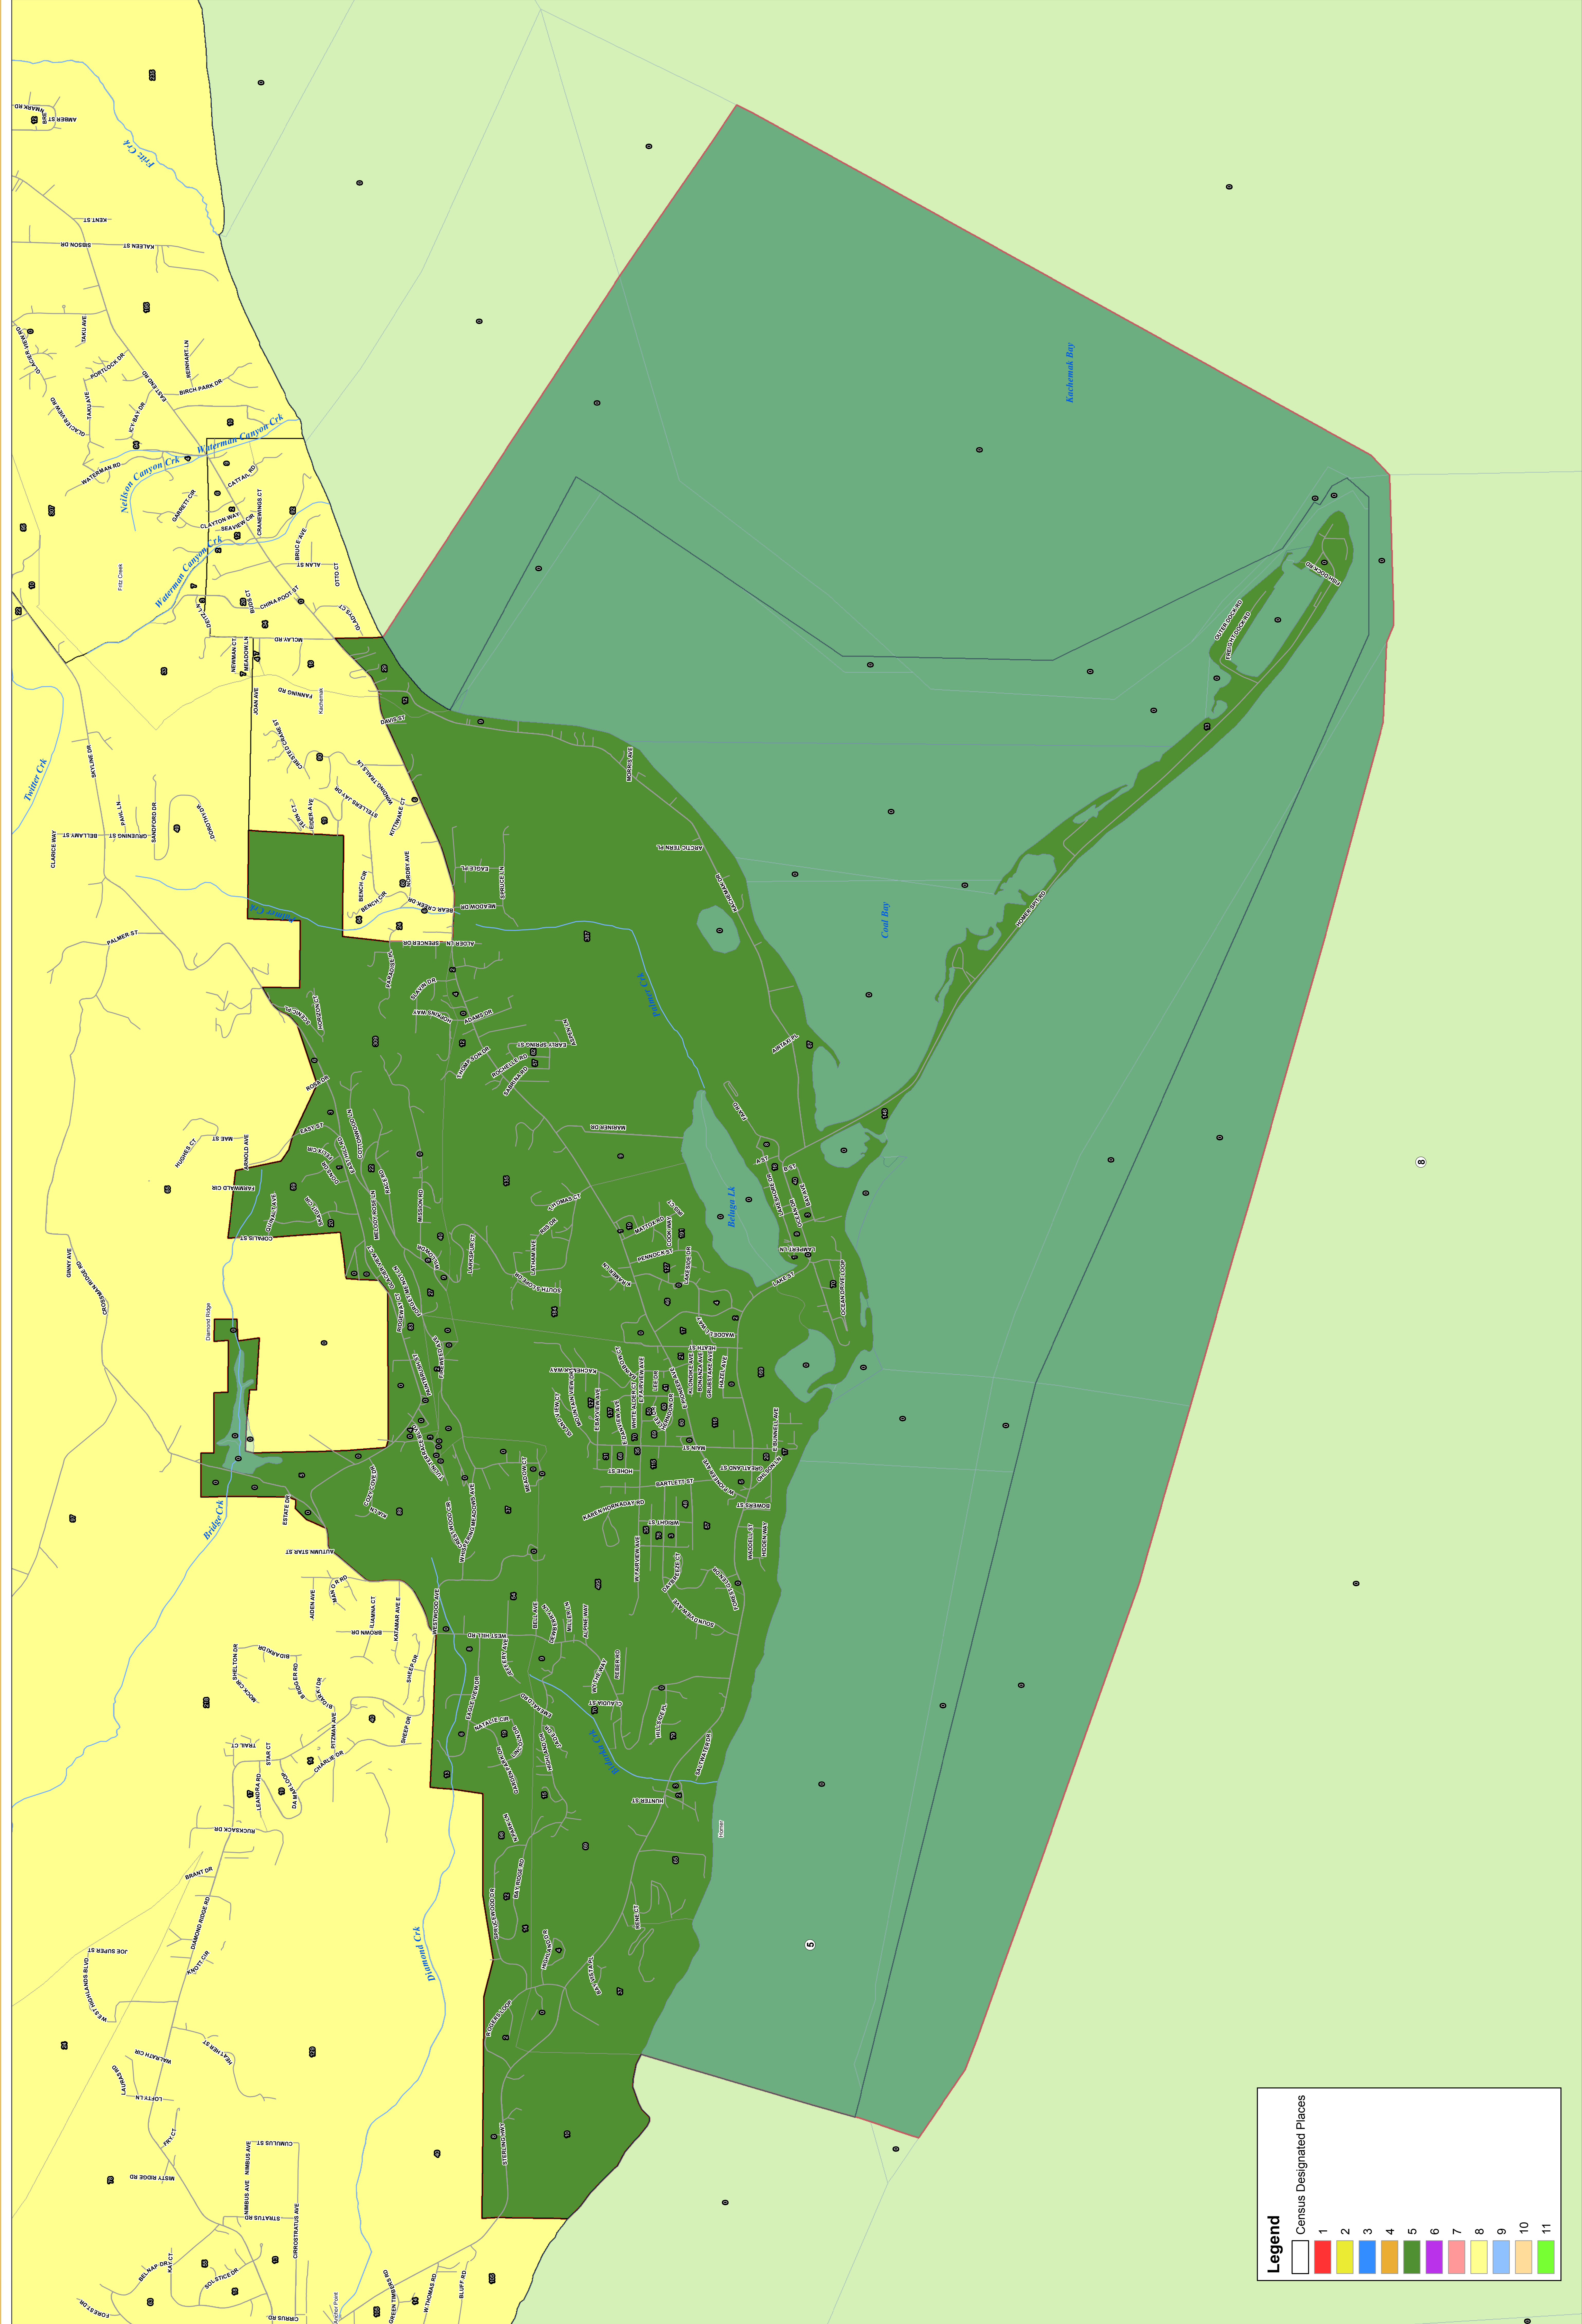

Legend

- Census Designated Places
- 1
- 2
- 3
- 4
- 5
- 6
- 7
- 8
- 9
- 10
- 11

Proposed 11 Member Assebit District 5 Detail

Printed on Jun 13, 2011

The information depicted hereon is for a graphical representation only of best available sources. The Kenal Peninsula Borough assumes no responsibility for any errors on this map.