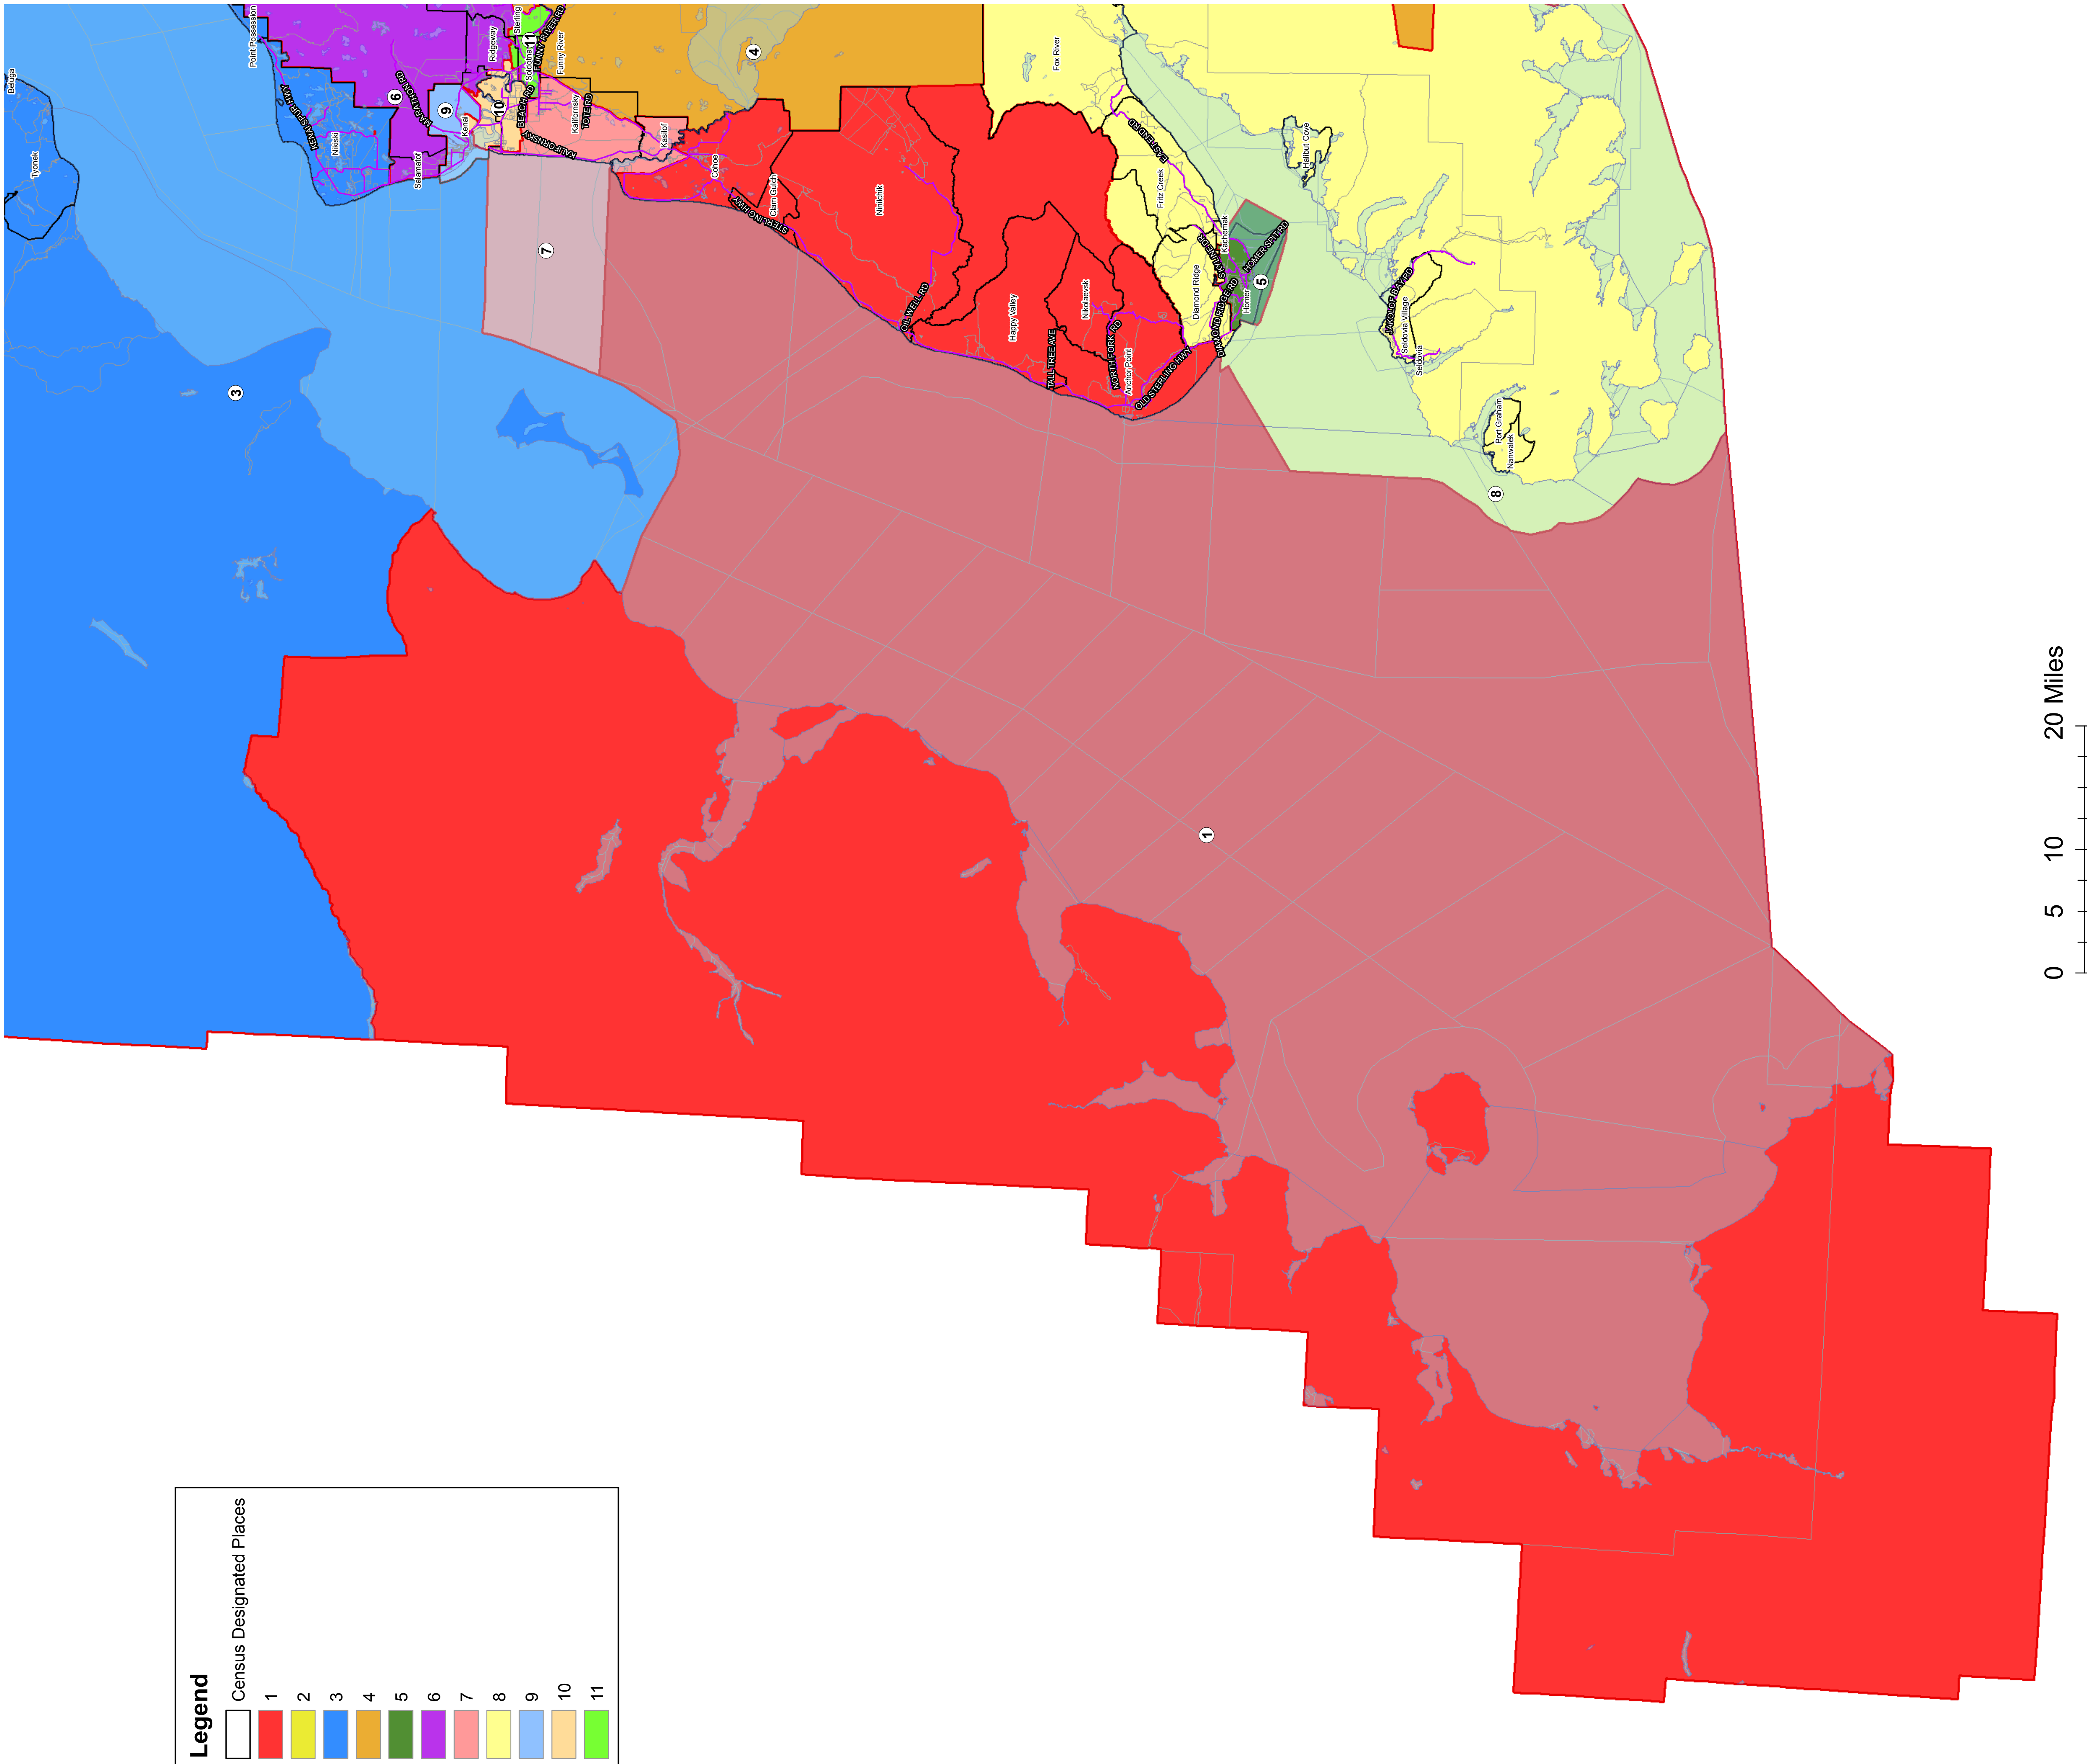

**Legend**

Census Designated Places

1	2	3	4	5	6	7	8	9	10	11
Red	Yellow	Blue	Orange	Green	Purple	Pink	Light Blue	Light Green	Light Yellow	Light Purple

**11 member Assembly**

<b>District Count: 11</b>	<b>District 1</b>	<b>District 2</b>	<b>District 3</b>	<b>District 4</b>
<b>Maximum Deviation: 424</b>	Population: 5,160	Population: 5,066	Population: 5,160	Population: 4,865
<b>Average Deviation: 111</b>	Optimum: 5,036	Optimum: 5,036	Optimum: 5,036	Optimum: 5,036
<b>Minimum Count: 4,787</b>	Deviation: 124	Deviation: 30	Deviation: 124	Deviation: -171
<b>Maximum Count: 5,211</b>	Deviation: 2.46%	Deviation: 0.60%	Deviation: 2.46%	Deviation: -3.40%
	<b>District 5</b>	<b>District 6</b>	<b>District 7</b>	<b>District 8</b>
	Population: 5,003	Population: 5,003	Population: 4,787	Population: 5,033
	Optimum: 5,036	Optimum: 5,036	Optimum: 5,036	Optimum: 5,036
	Deviation: -33	Deviation: -0.66%	Deviation: -249	Deviation: -03
			Deviation: -4.94%	Deviation: -0.06%
	<b>District 9</b>	<b>District 10</b>	<b>District 11</b>	
	Population: 5,090	Population: 5,090	Population: 5,071	
	Optimum: 5,036	Optimum: 5,036	Optimum: 5,036	
	Deviation: 54	Deviation: 1.07%	Deviation: 35	
			Deviation: 0.69%	

The information depicted hereon is for a graphical representation only of best available sources. The Kenai Peninsula Borough assumes no responsibility for any errors on this map.

**Proposed 11 Member Assembly**

**Legend**

Census Designated Places

1	2	3	4	5	6	7	8	9	10	11
Red	Yellow	Blue	Orange	Green	Purple	Pink	Light Blue	Light Green	Light Orange	Light Green

The information depicted hereon is for a graphical representation only of best available sources. The Kenai Peninsula Borough assumes no responsibility for any errors on this map.