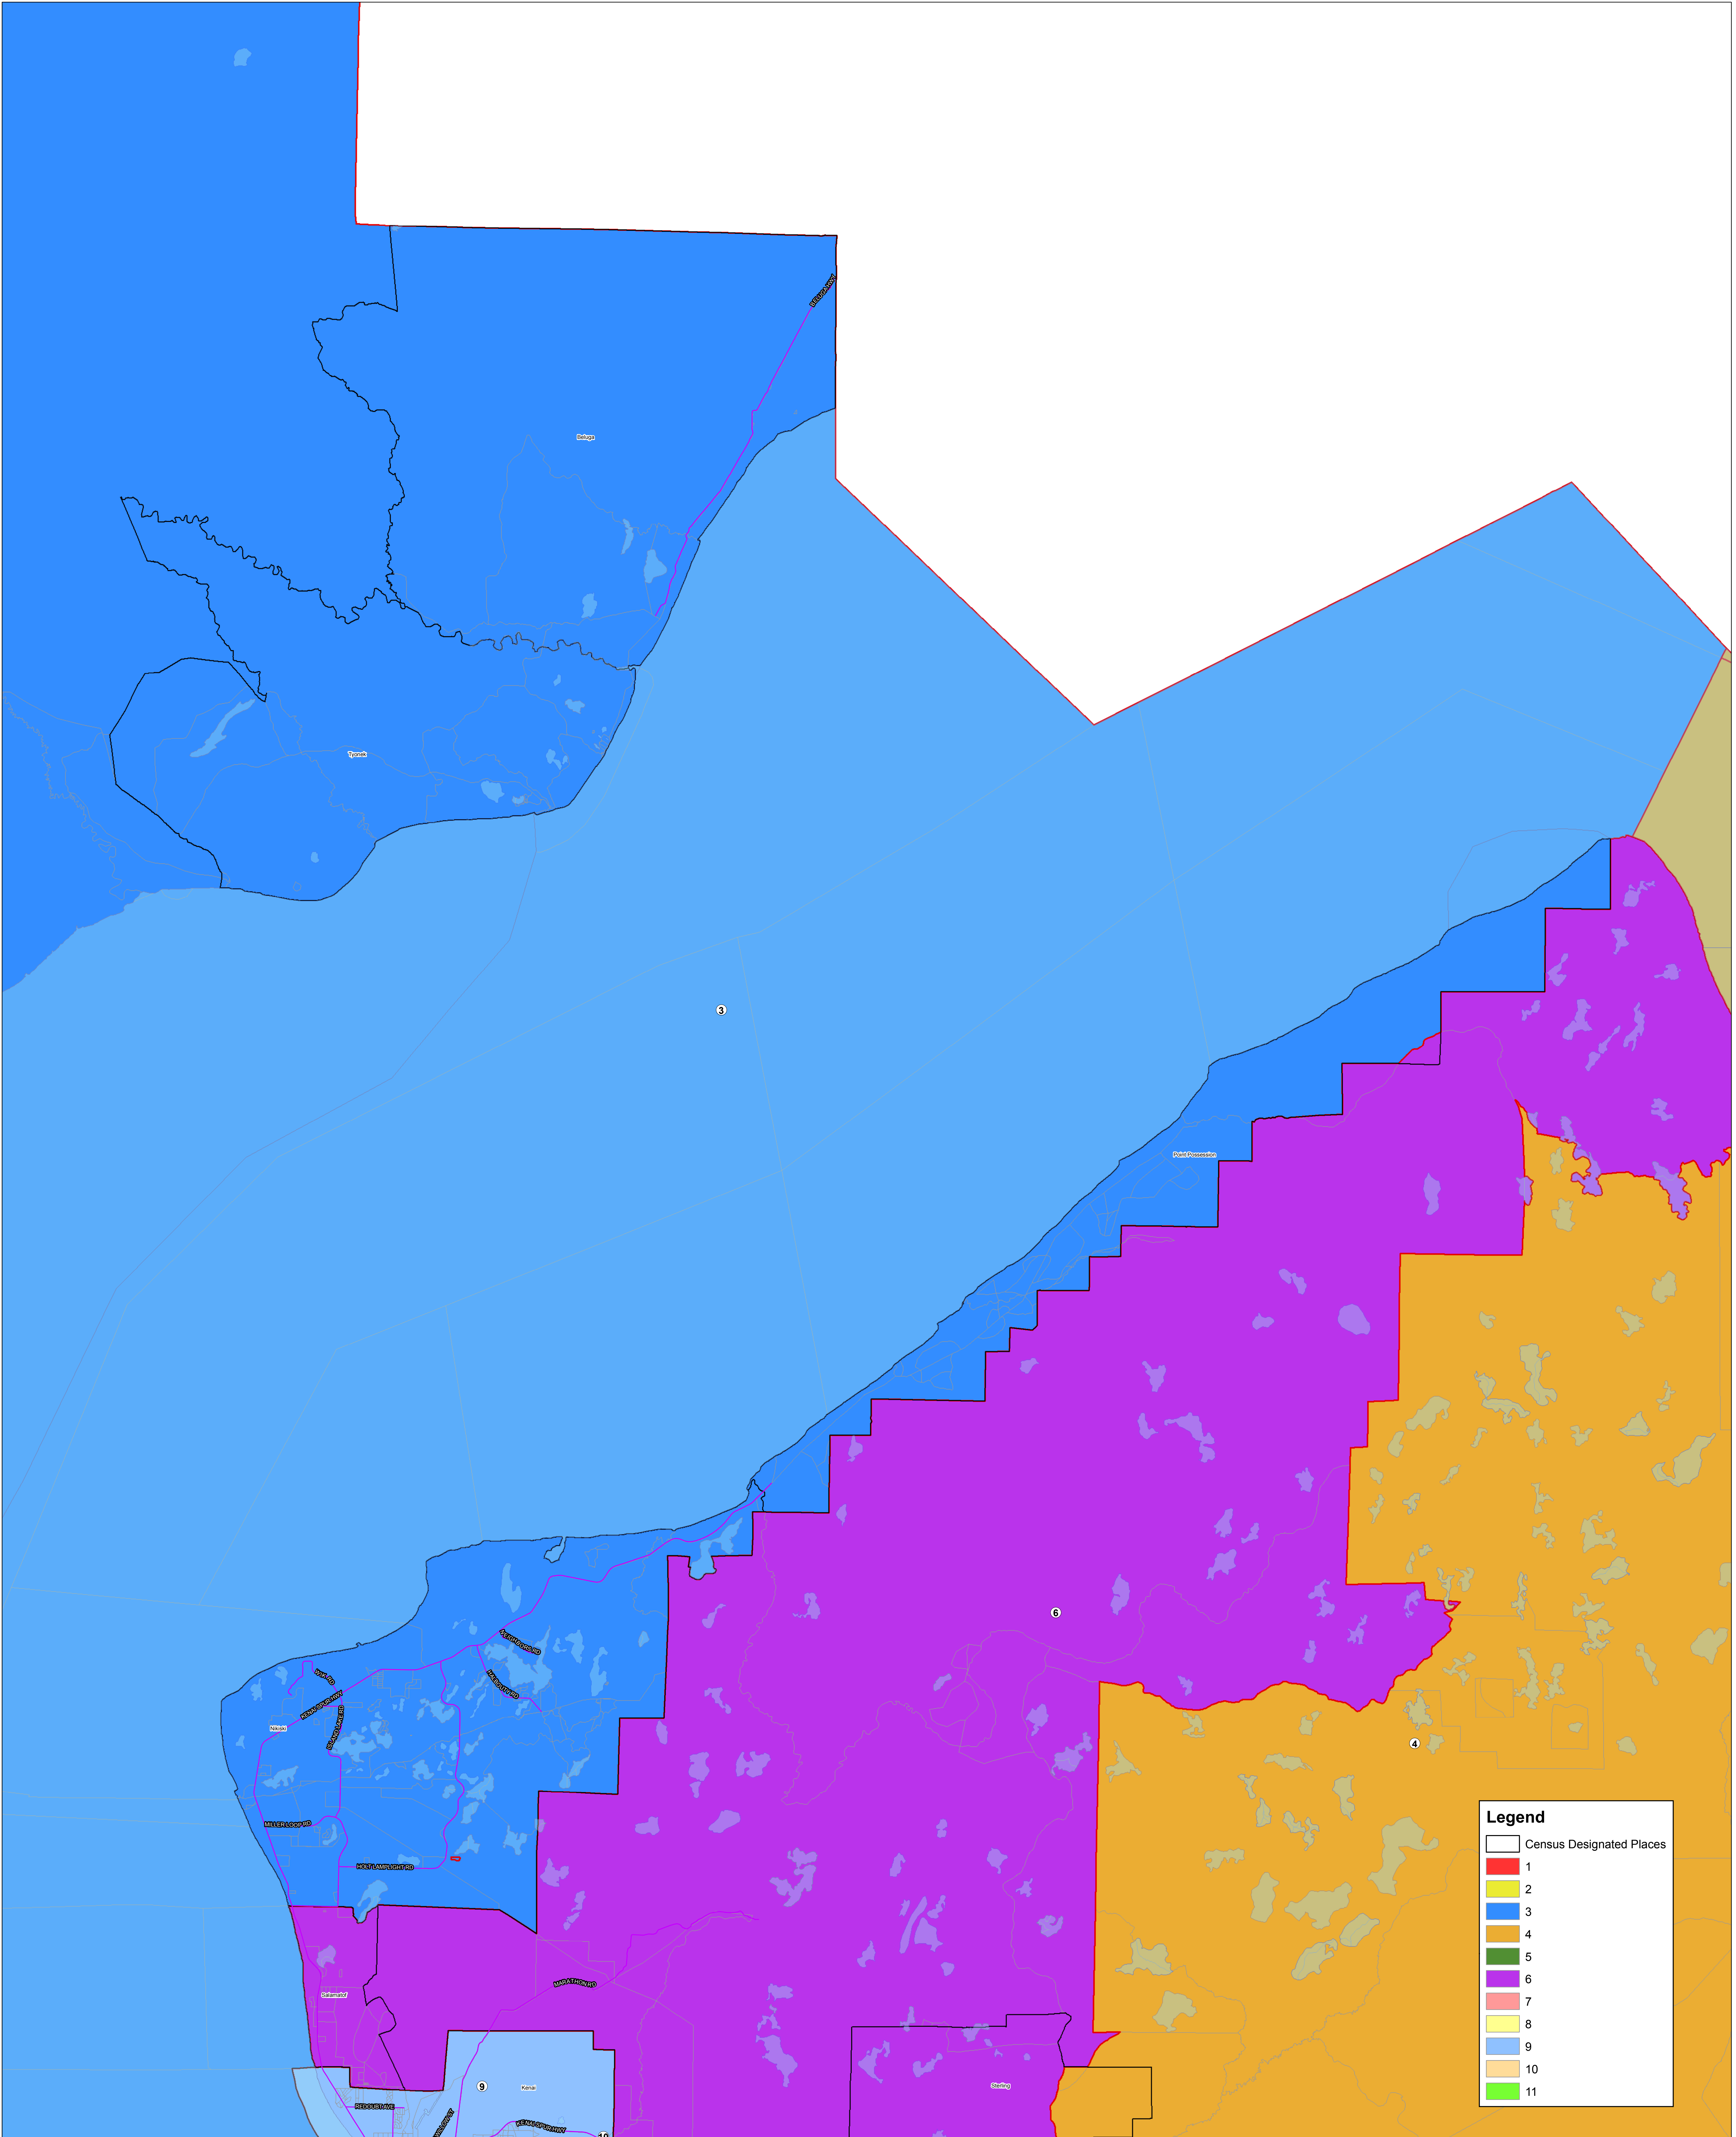

Legend

- Census Designated Places
- 1
- 2
- 3
- 4
- 5
- 6
- 7
- 8
- 9
- 10
- 11

**Proposed 11 Member Assembly
District 3 Detail**

Printed on Jun 13, 2011

The information depicted hereon is for a graphical representation only of best available sources. The Kenai Peninsula Borough assumes no responsibility for any errors on this map.