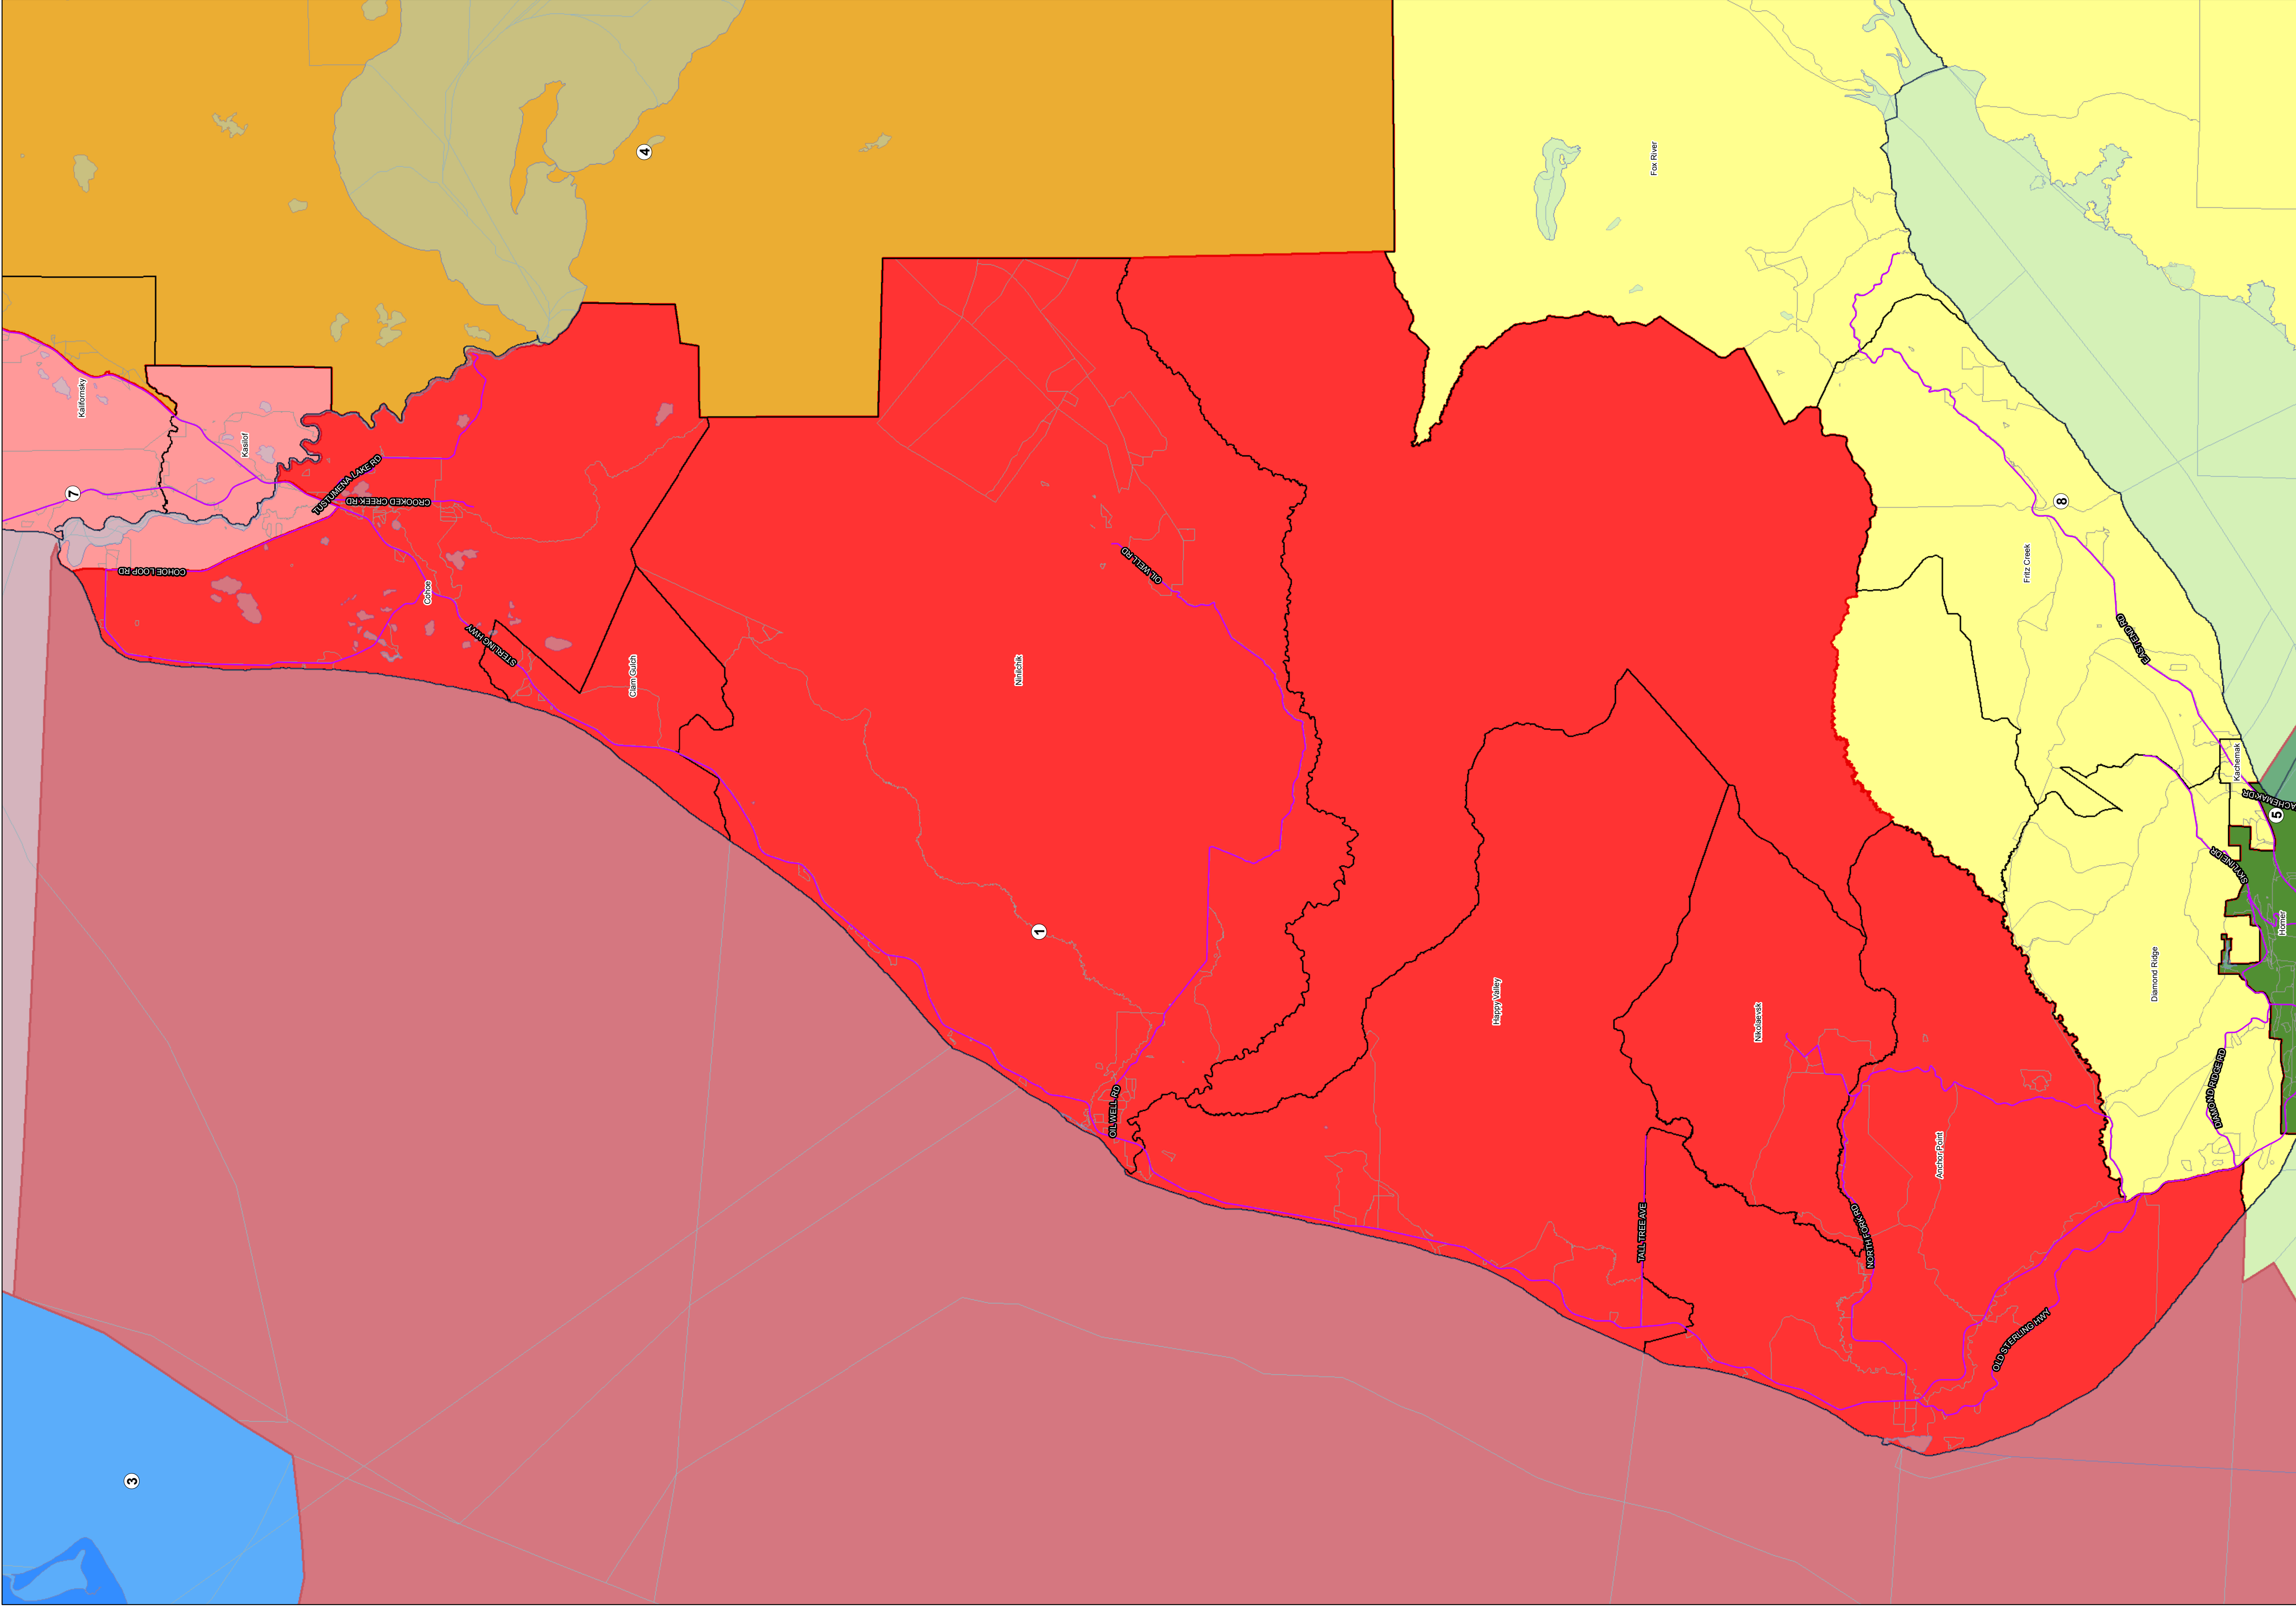

**Legend**

Census Designated Places

1	2	3	4	5	6	7	8	9	10	11
Red	Yellow	Blue	Orange	Green	Purple	Pink	Light Blue	Light Green	Light Yellow	Light Purple

**11 member Assembly**

<b>District Count: 11</b>	<b>District 1</b>	<b>District 2</b>	<b>District 3</b>	<b>District 4</b>
<b>Maximum Deviation: 424</b>	Population: 5,160	Population: 5,066	Population: 5,160	Population: 4,865
<b>Average Deviation: 111</b>	Optimum: 5,036	Optimum: 5,036	Optimum: 5,036	Optimum: 5,036
<b>Minimum Count: 4,787</b>	Deviation: 124	Deviation: 30	Deviation: 124	Deviation: -171
<b>Maximum Count: 5,211</b>	Deviation: 2.46%	Deviation: 0.60%	Deviation: 2.46%	Deviation: -3.40%
	<b>District 5</b>	<b>District 6</b>	<b>District 7</b>	<b>District 8</b>
	Population: 5,003	Population: 5,003	Population: 4,787	Population: 5,033
	Optimum: 5,036	Optimum: 5,036	Optimum: 5,036	Optimum: 5,036
	Deviation: -33	Deviation: -0.66%	Deviation: -249	Deviation: -03
			Deviation: -4.94%	Deviation: -0.06%
	<b>District 9</b>	<b>District 10</b>	<b>District 11</b>	
	Population: 5,090	Population: 5,090	Population: 5,071	
	Optimum: 5,036	Optimum: 5,036	Optimum: 5,036	
	Deviation: 54	Deviation: 1.07%	Deviation: 35	
			Deviation: 0.69%	

The information depicted hereon is for a graphical representation only of best available sources. The Kenai Peninsula Borough assumes no responsibility for any errors on this map.

**Proposed 11 Member Assembly**

**Legend**

Census Designated Places

1	2	3	4	5	6	7	8	9	10	11
Red	Yellow	Blue	Orange	Green	Purple	Pink	Light Blue	Light Green	Light Orange	Light Green

The information depicted hereon is for a graphical representation only of best available sources. The Kenai Peninsula Borough assumes no responsibility for any errors on this map.