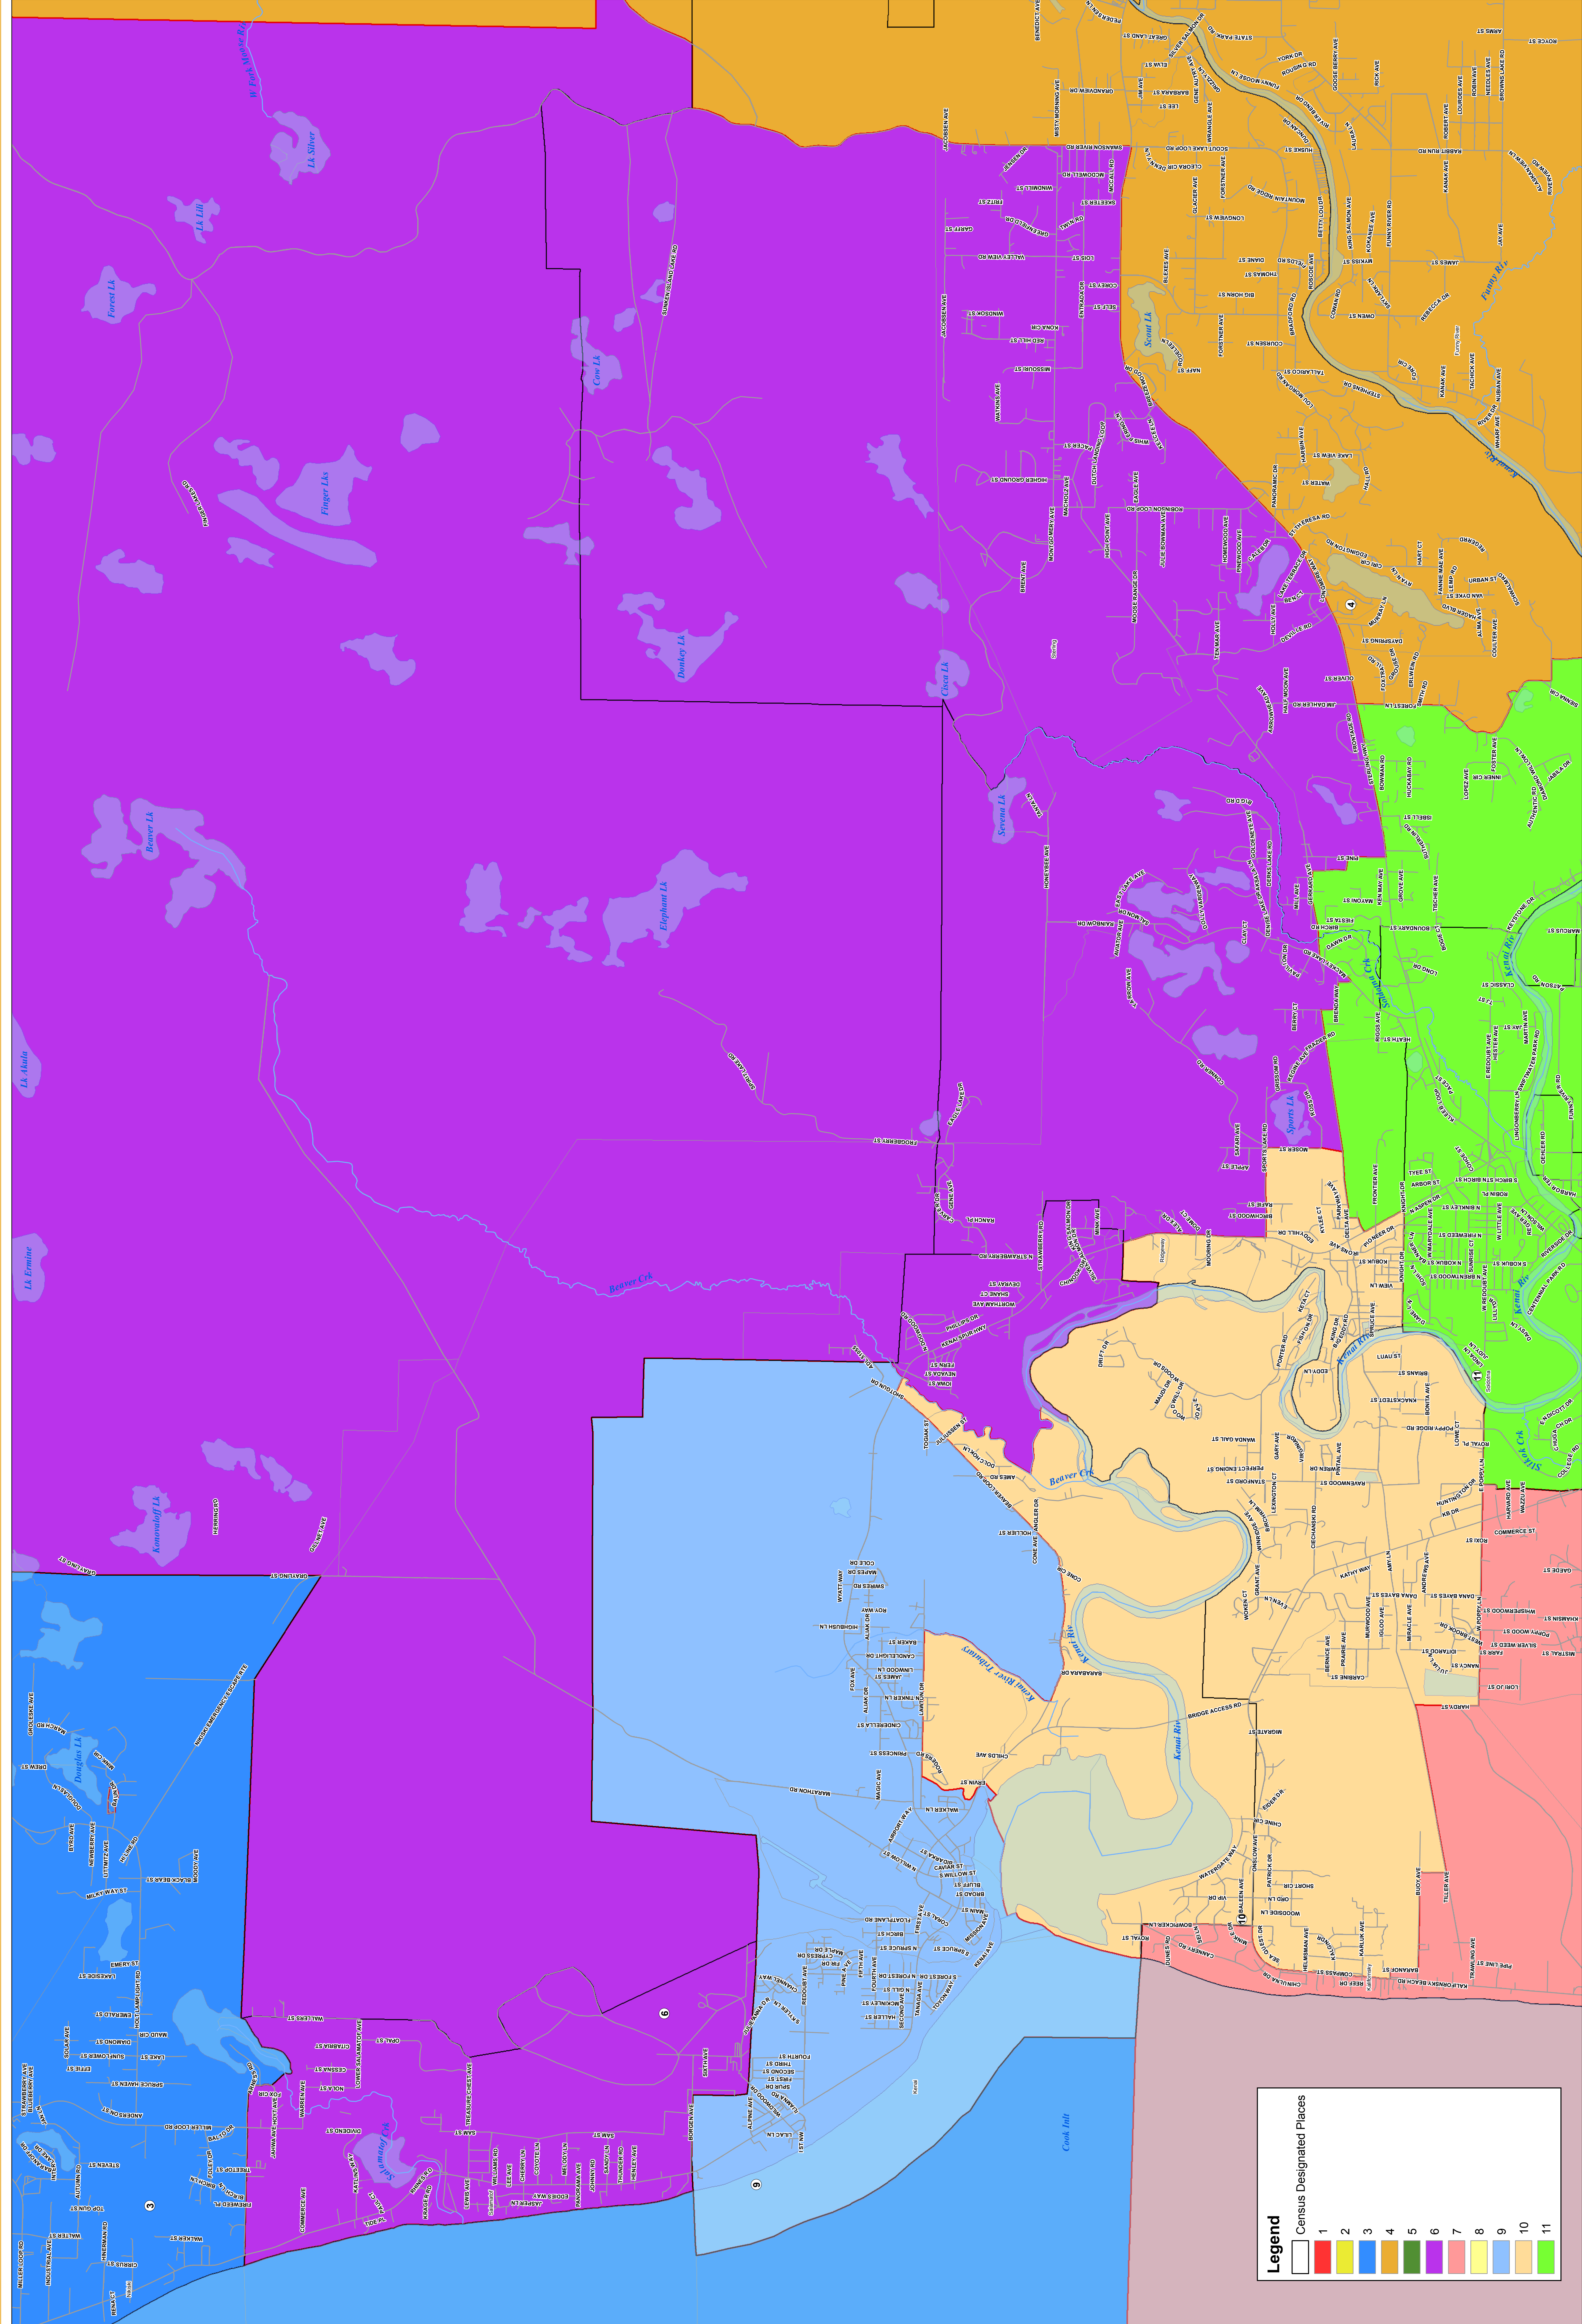

**Proposed 11 Member Assebit
District 6 Detail**

Printed on Jun 13, 2011

Legend

Census Designated Places
1
2
3
4
5
6
7
8
9
10
11

The information depicted hereon is for a graphical representation only of best available sources. The Kenal Peninsula Borough assumes no responsibility for any errors on this map.