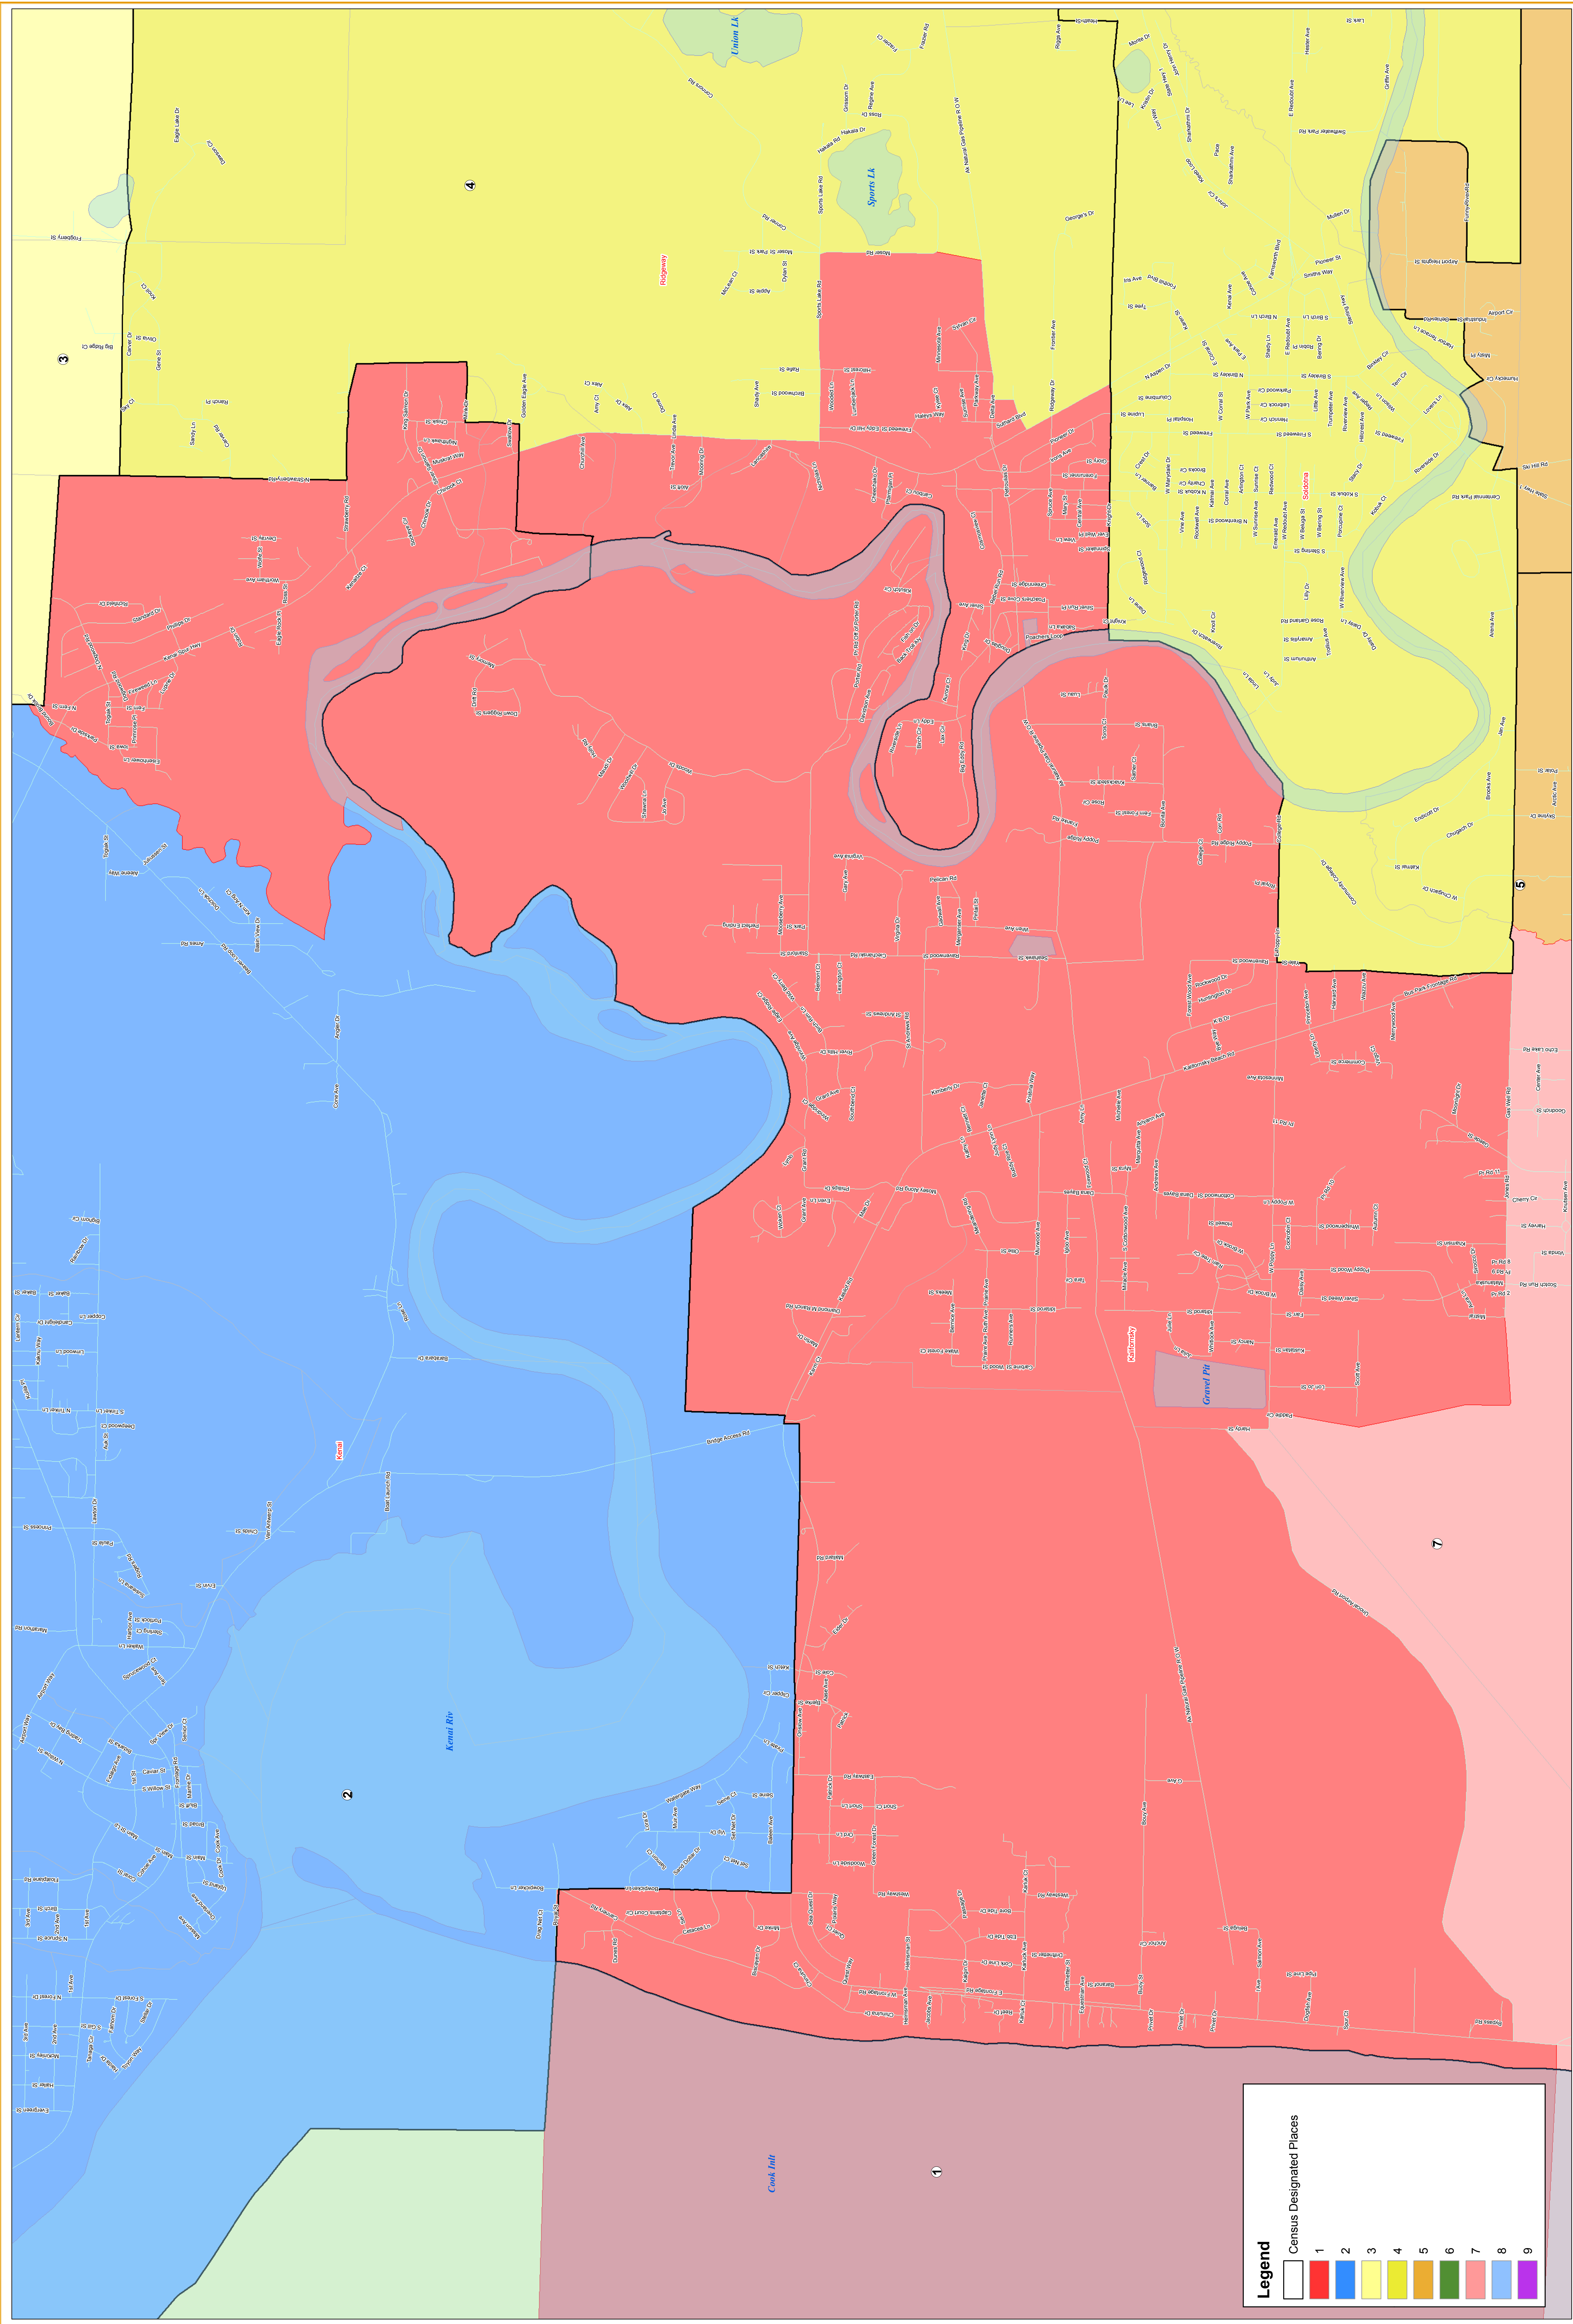

**Legend**

Census Designated Places  
 1  
 2  
 3  
 4  
 5  
 6  
 7  
 8  
 9

**9 Member Assembly**

District Count	9
Maximum Deviation:	433 7.03%
Average Deviation:	135 2.19%
Minimum Count:	5,967
Maximum Count:	6,400

District	Population:	Optimum:	Deviation:
District 1	6,141	6,156	-15 -0.24%
District 2	6,286	6,156	130 2.11%
District 3	5,997	6,156	-159 -2.58%
District 4	6,400	6,156	244 3.96%
District 5	6,254	6,156	98 1.59%
District 6	6,289	6,156	133 2.16%
District 7	5,967	6,156	-189 -3.07%
District 8	6,074	6,156	-82 -1.33%
District 9	5,992	6,156	-164 -2.66%

**Proposed 9 Member Assembly**

The information depicted hereon is for a graphical representation only of best available sources. The Kenai Peninsula Borough assumes no responsibility for any errors on this map.