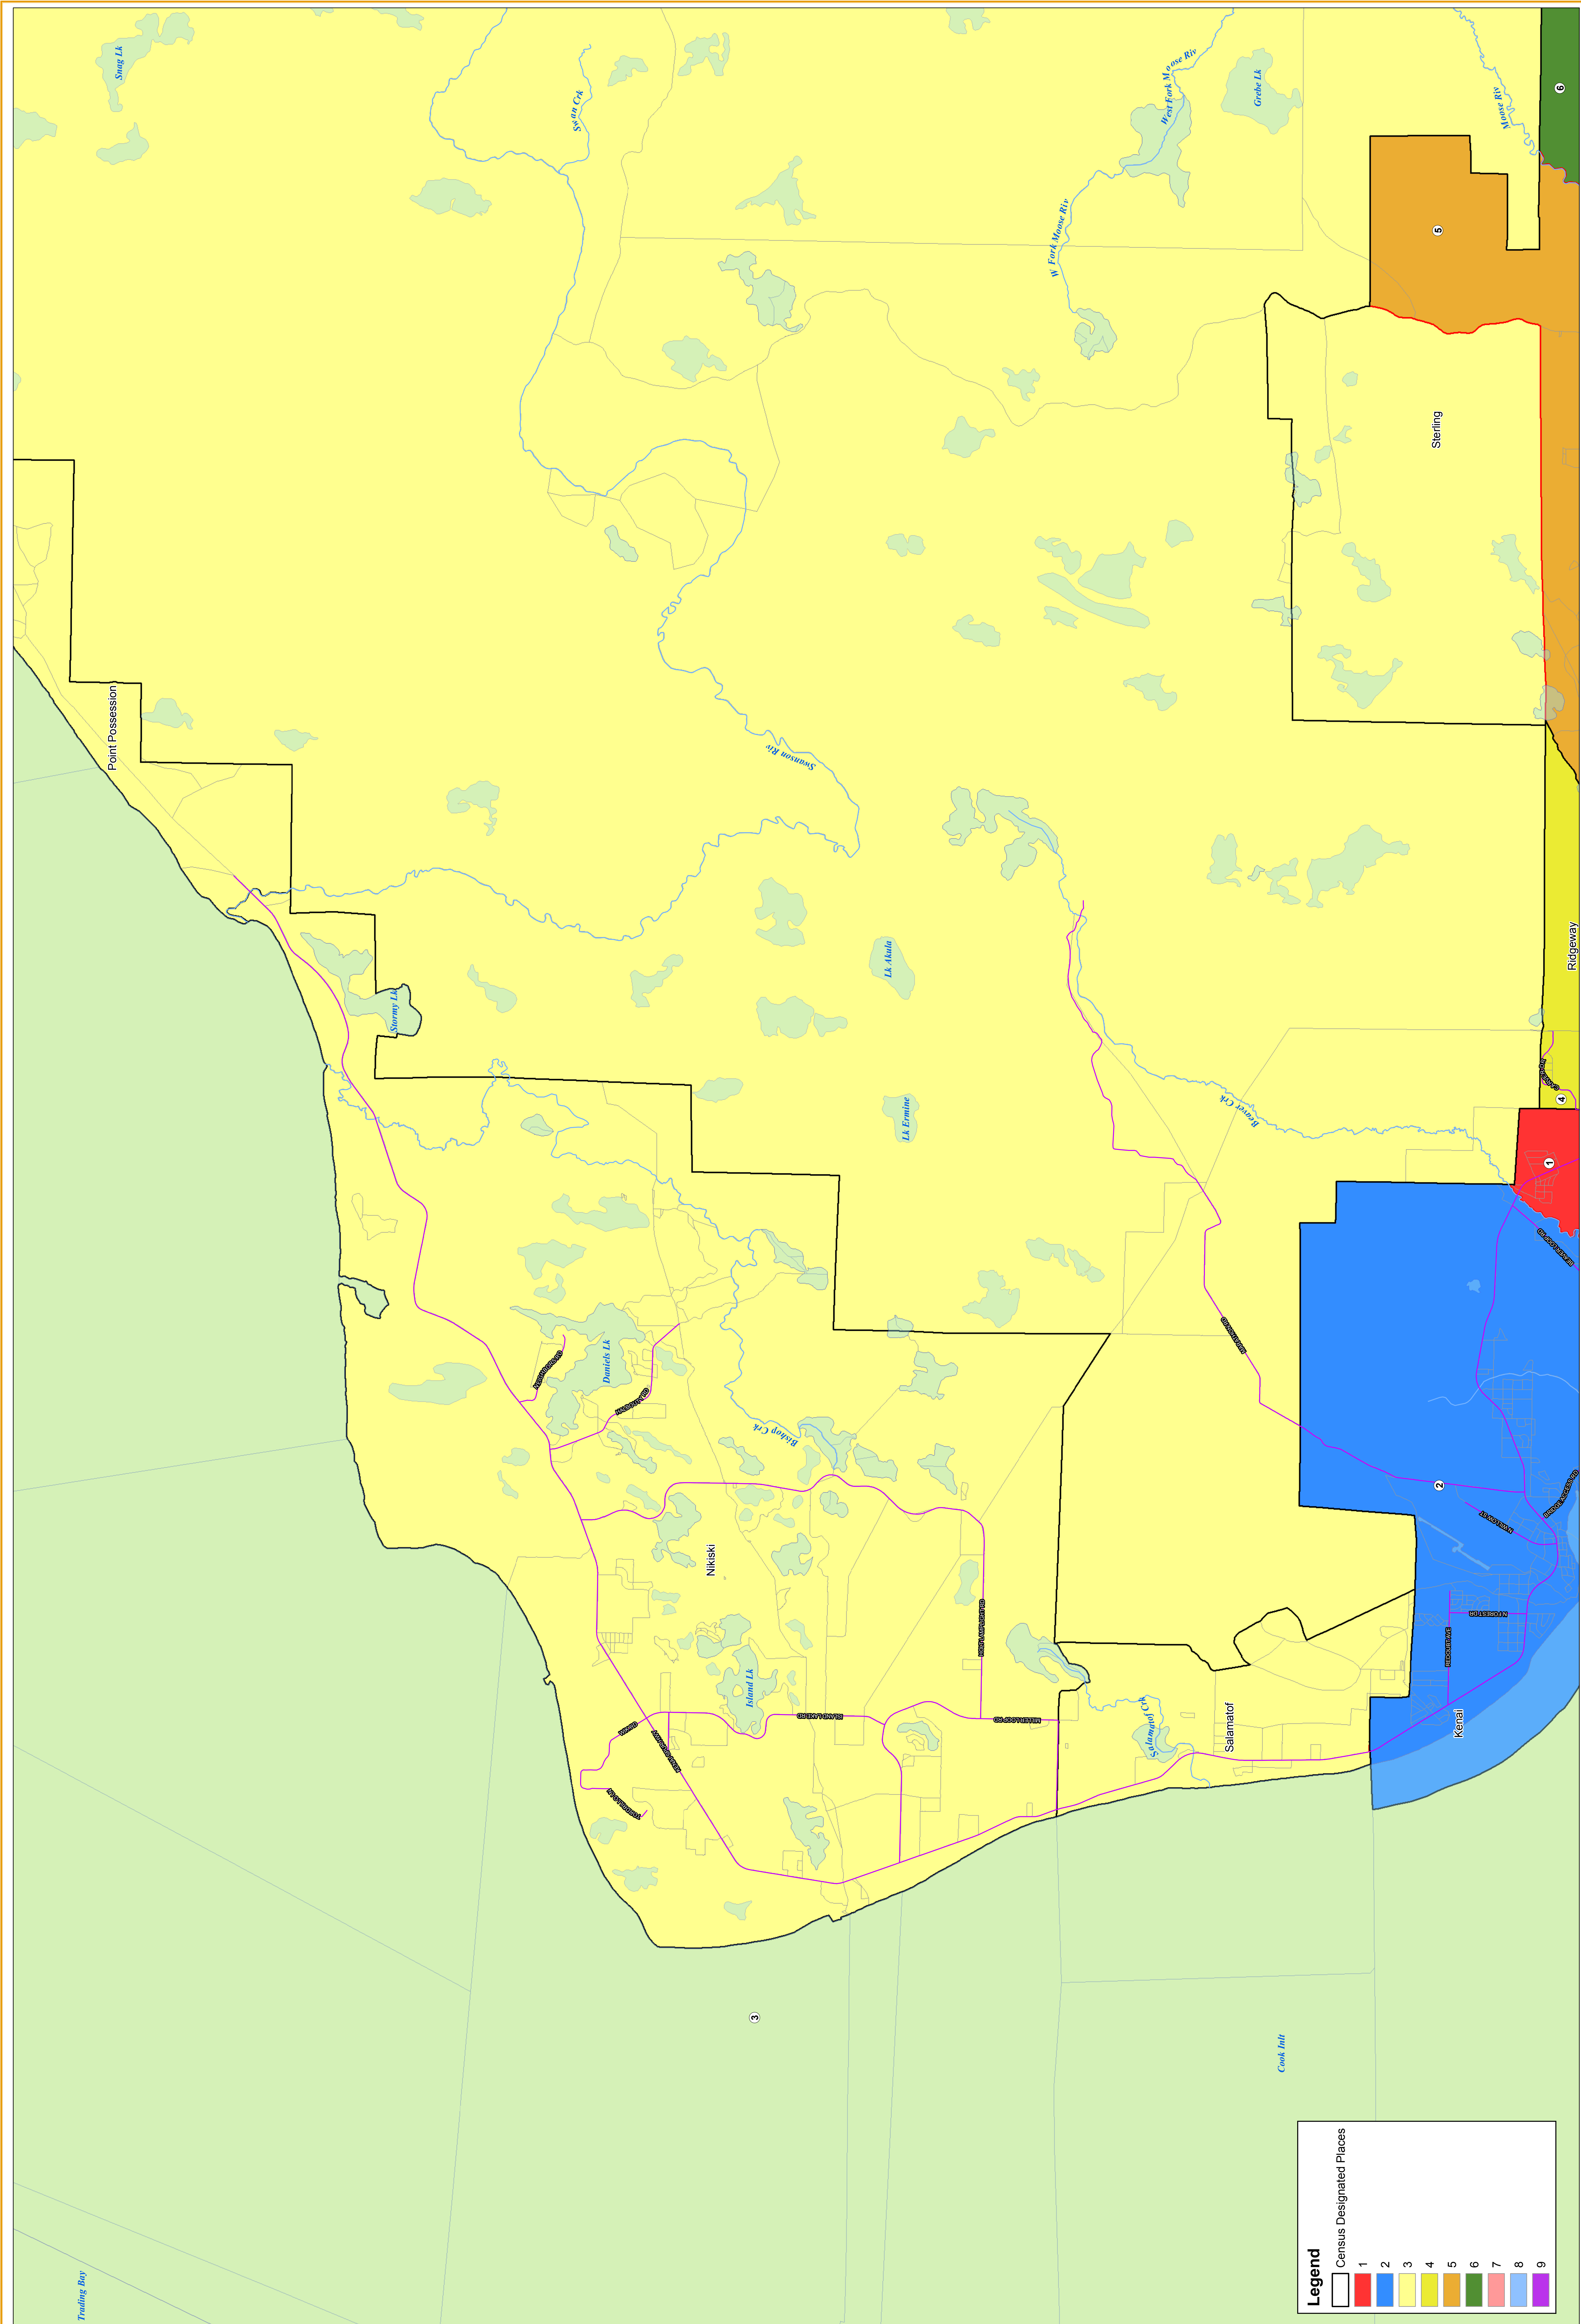

Legend

Census Designated Places

1	Red
2	Blue
3	Yellow
4	Light Green
5	Dark Green
6	Orange
7	Pink
8	Light Blue
9	Purple

Printed on Jun 13, 2011

**Proposed 9 Member Assembly
District 3 Detail**