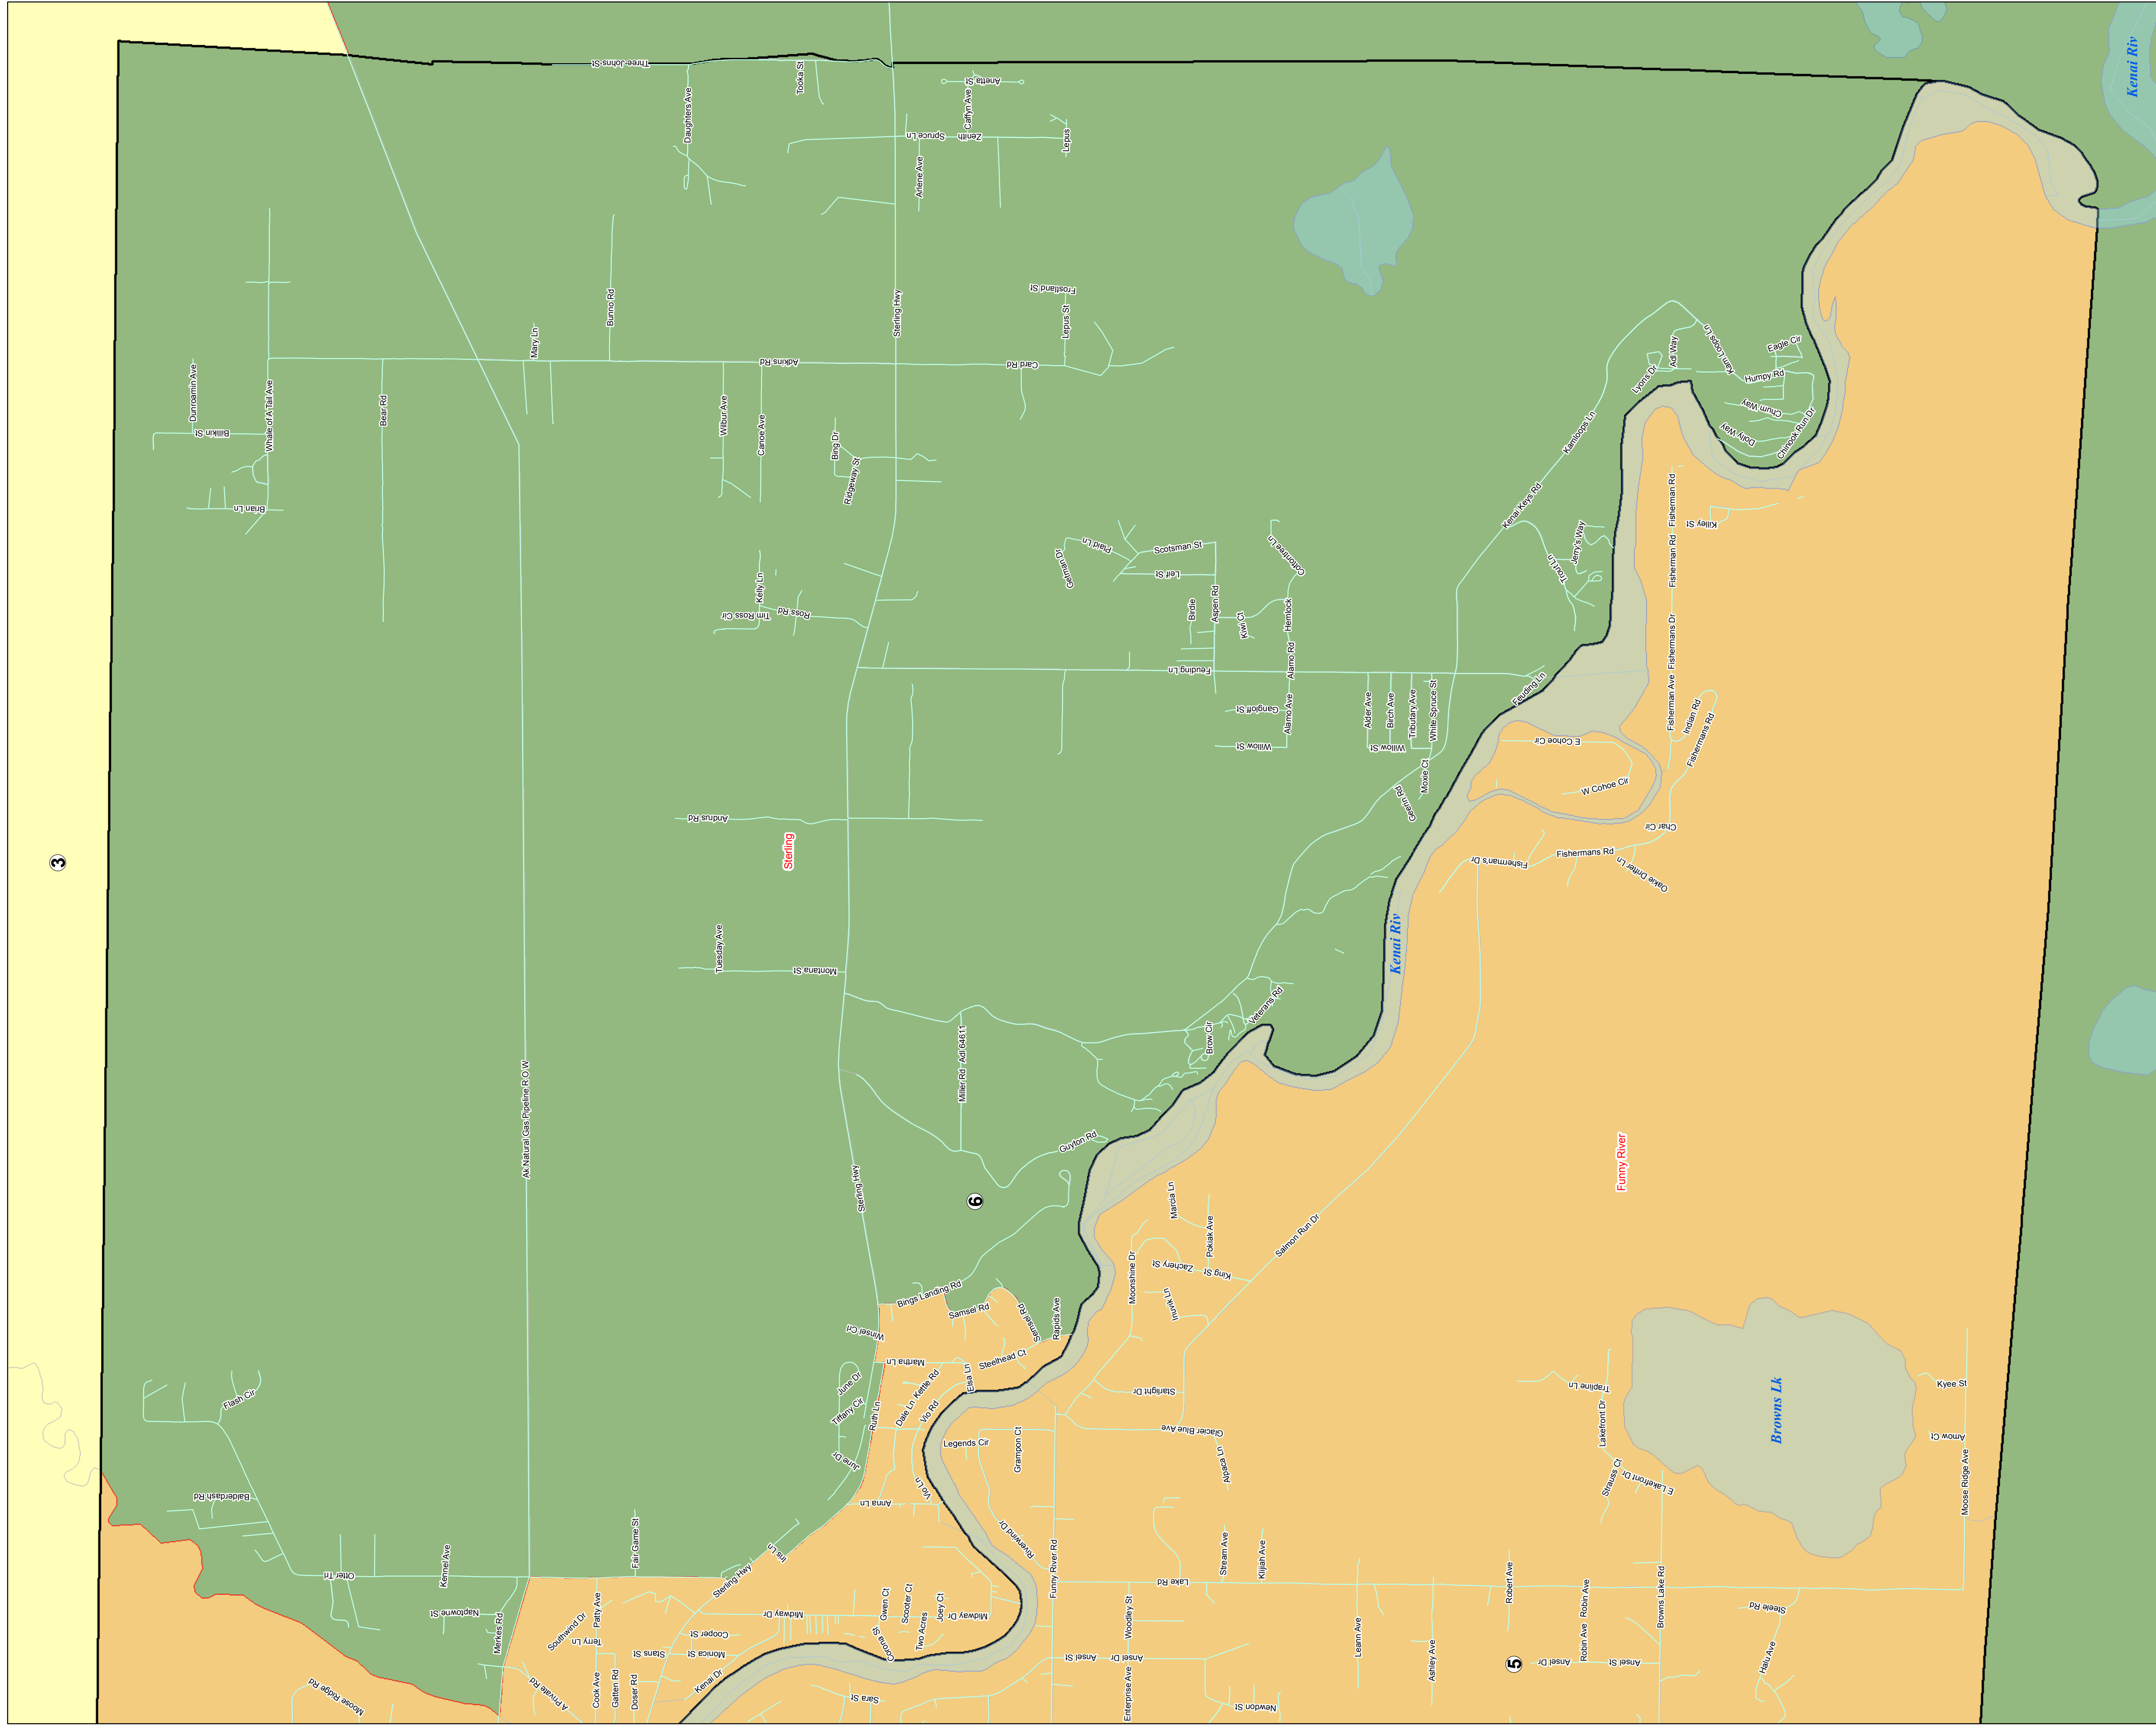

Legend	
	Census Designated Places
	1
	2
	3
	4
	5
	7
	8
	9

**STERLING VICINITY DETAIL**

**Proposed 9 Member Assembly  
District 6 Detail**

The information depicted hereon is for a graphical representation only of best available sources. The Kenai Peninsula Borough assumes no responsibility for any errors on this map.