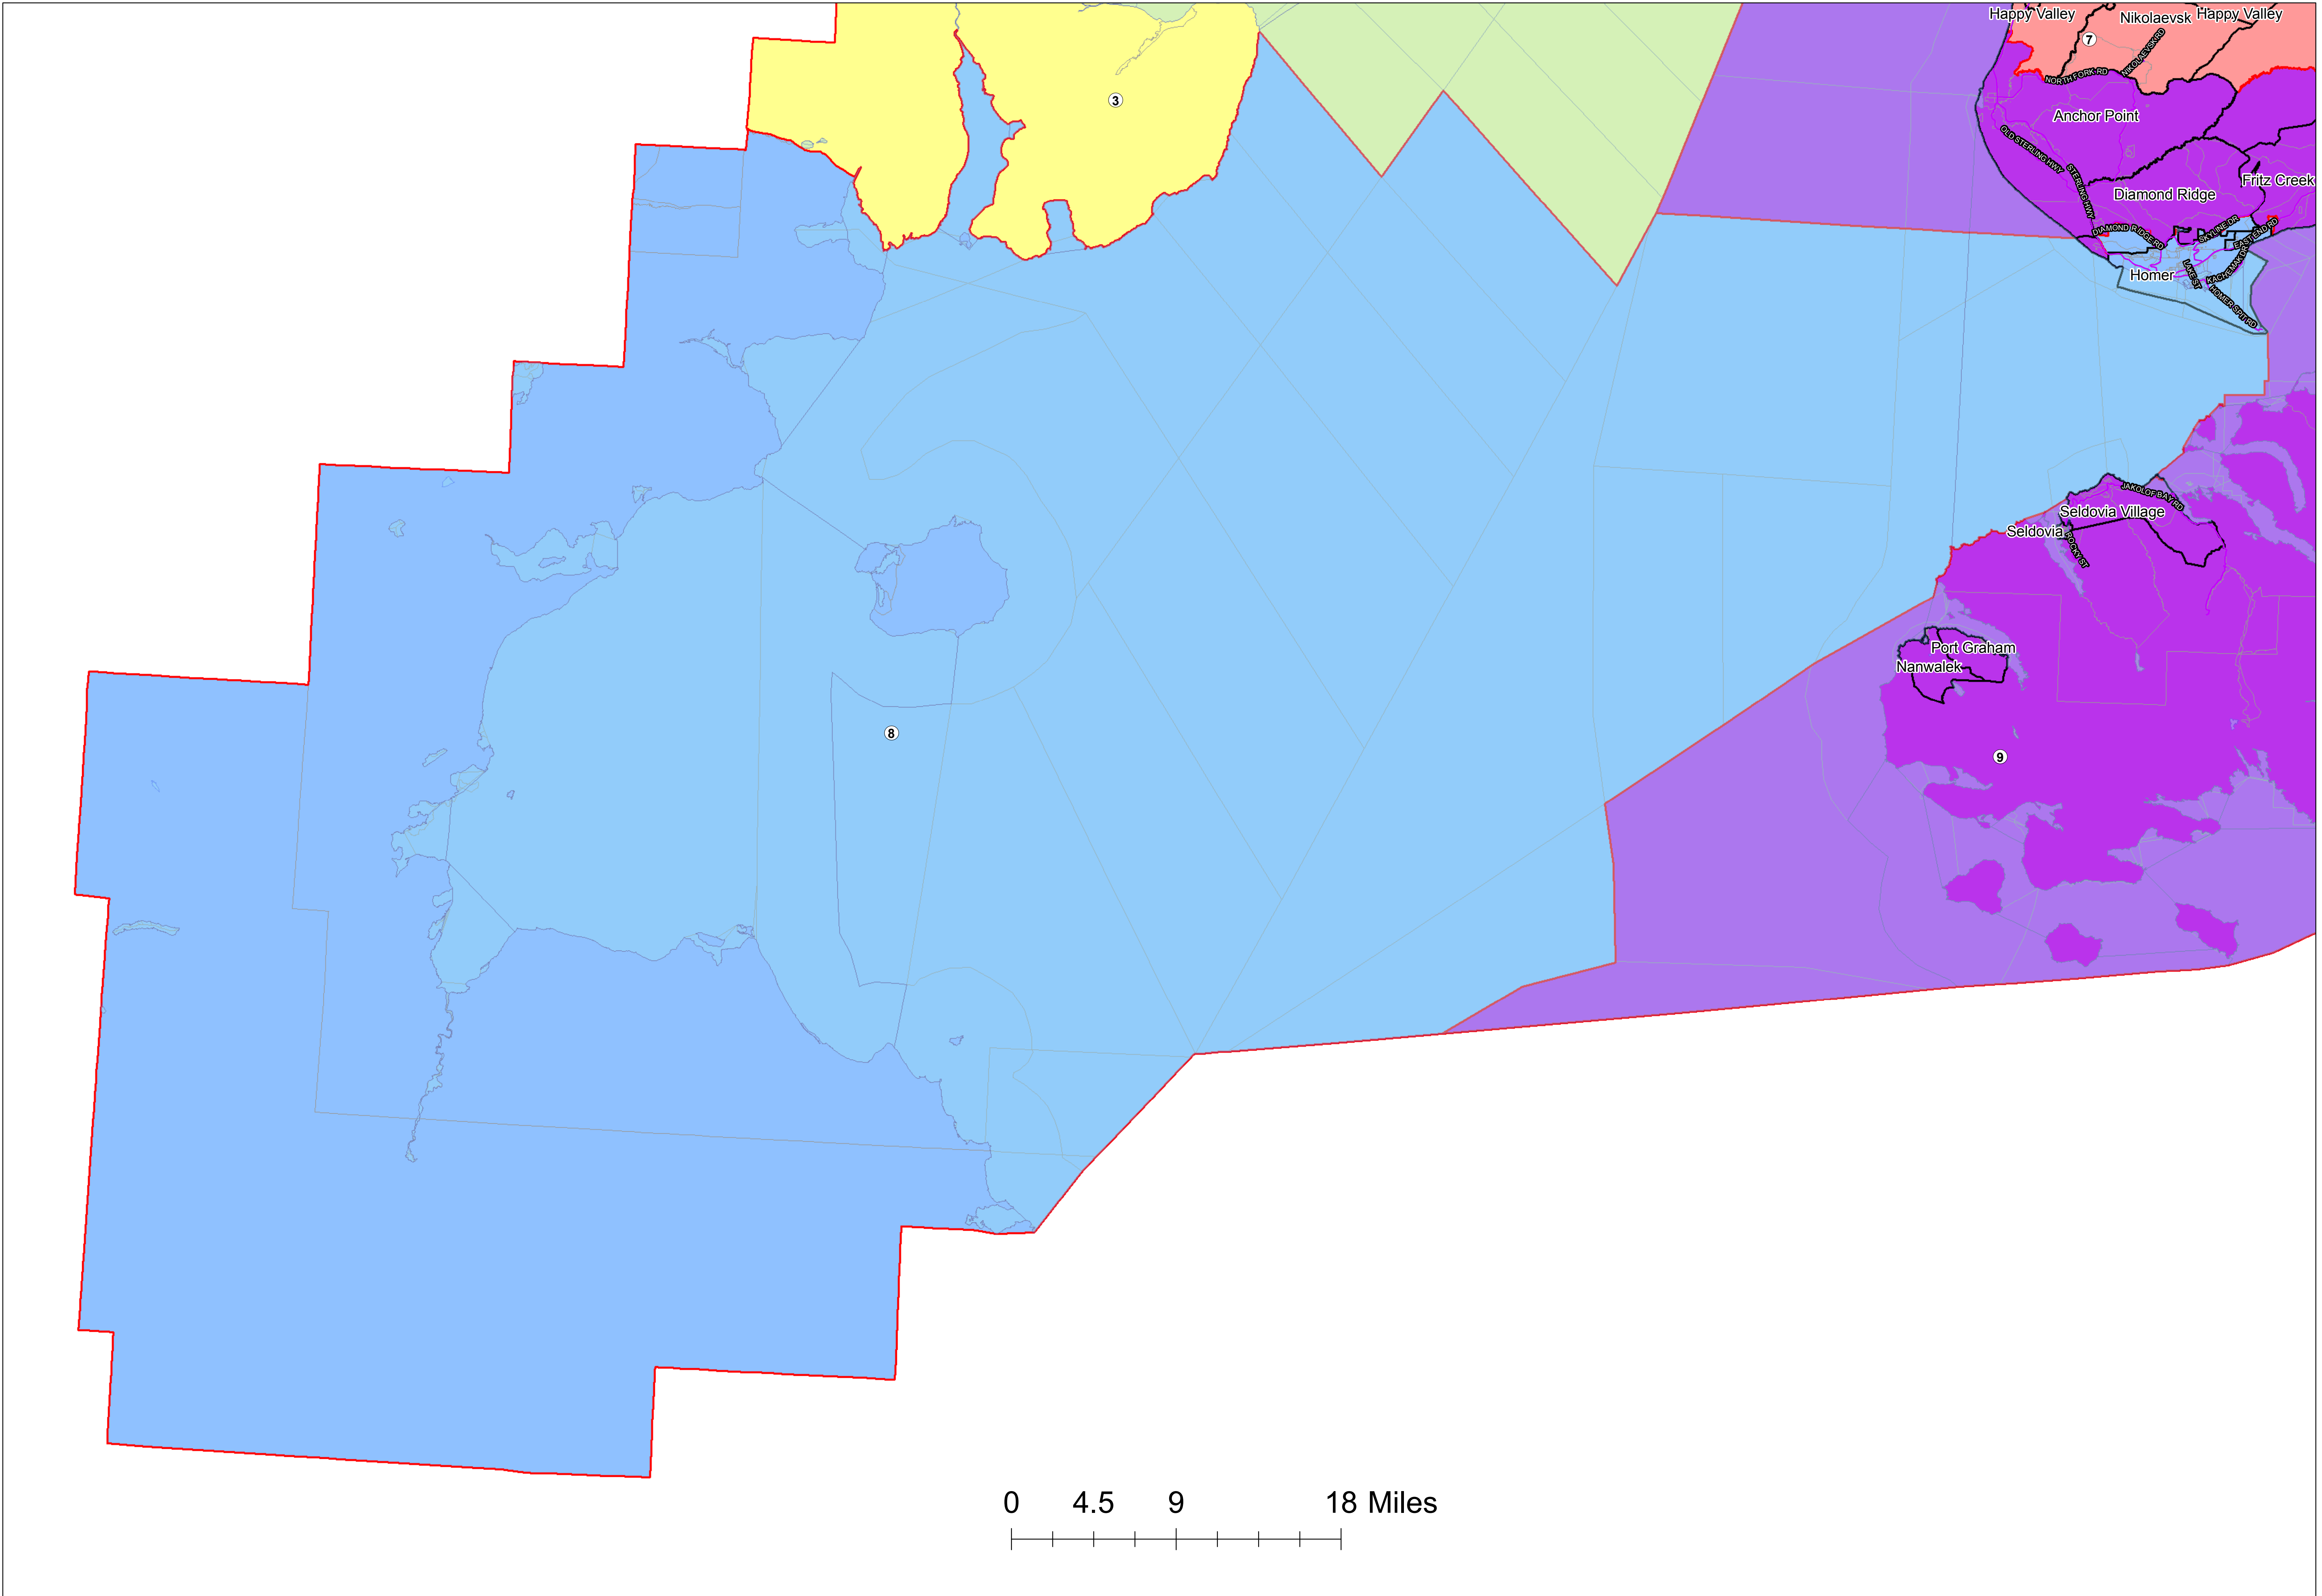

Homer Vicinity Detail

The information depicted hereon is for a graphical representation only of best available sources. The Kenai Peninsula Borough assumes no responsibility for any errors on this map.

Proposed 9 Member Assembly
District 8 Detail

Printed on Jun 13, 2011