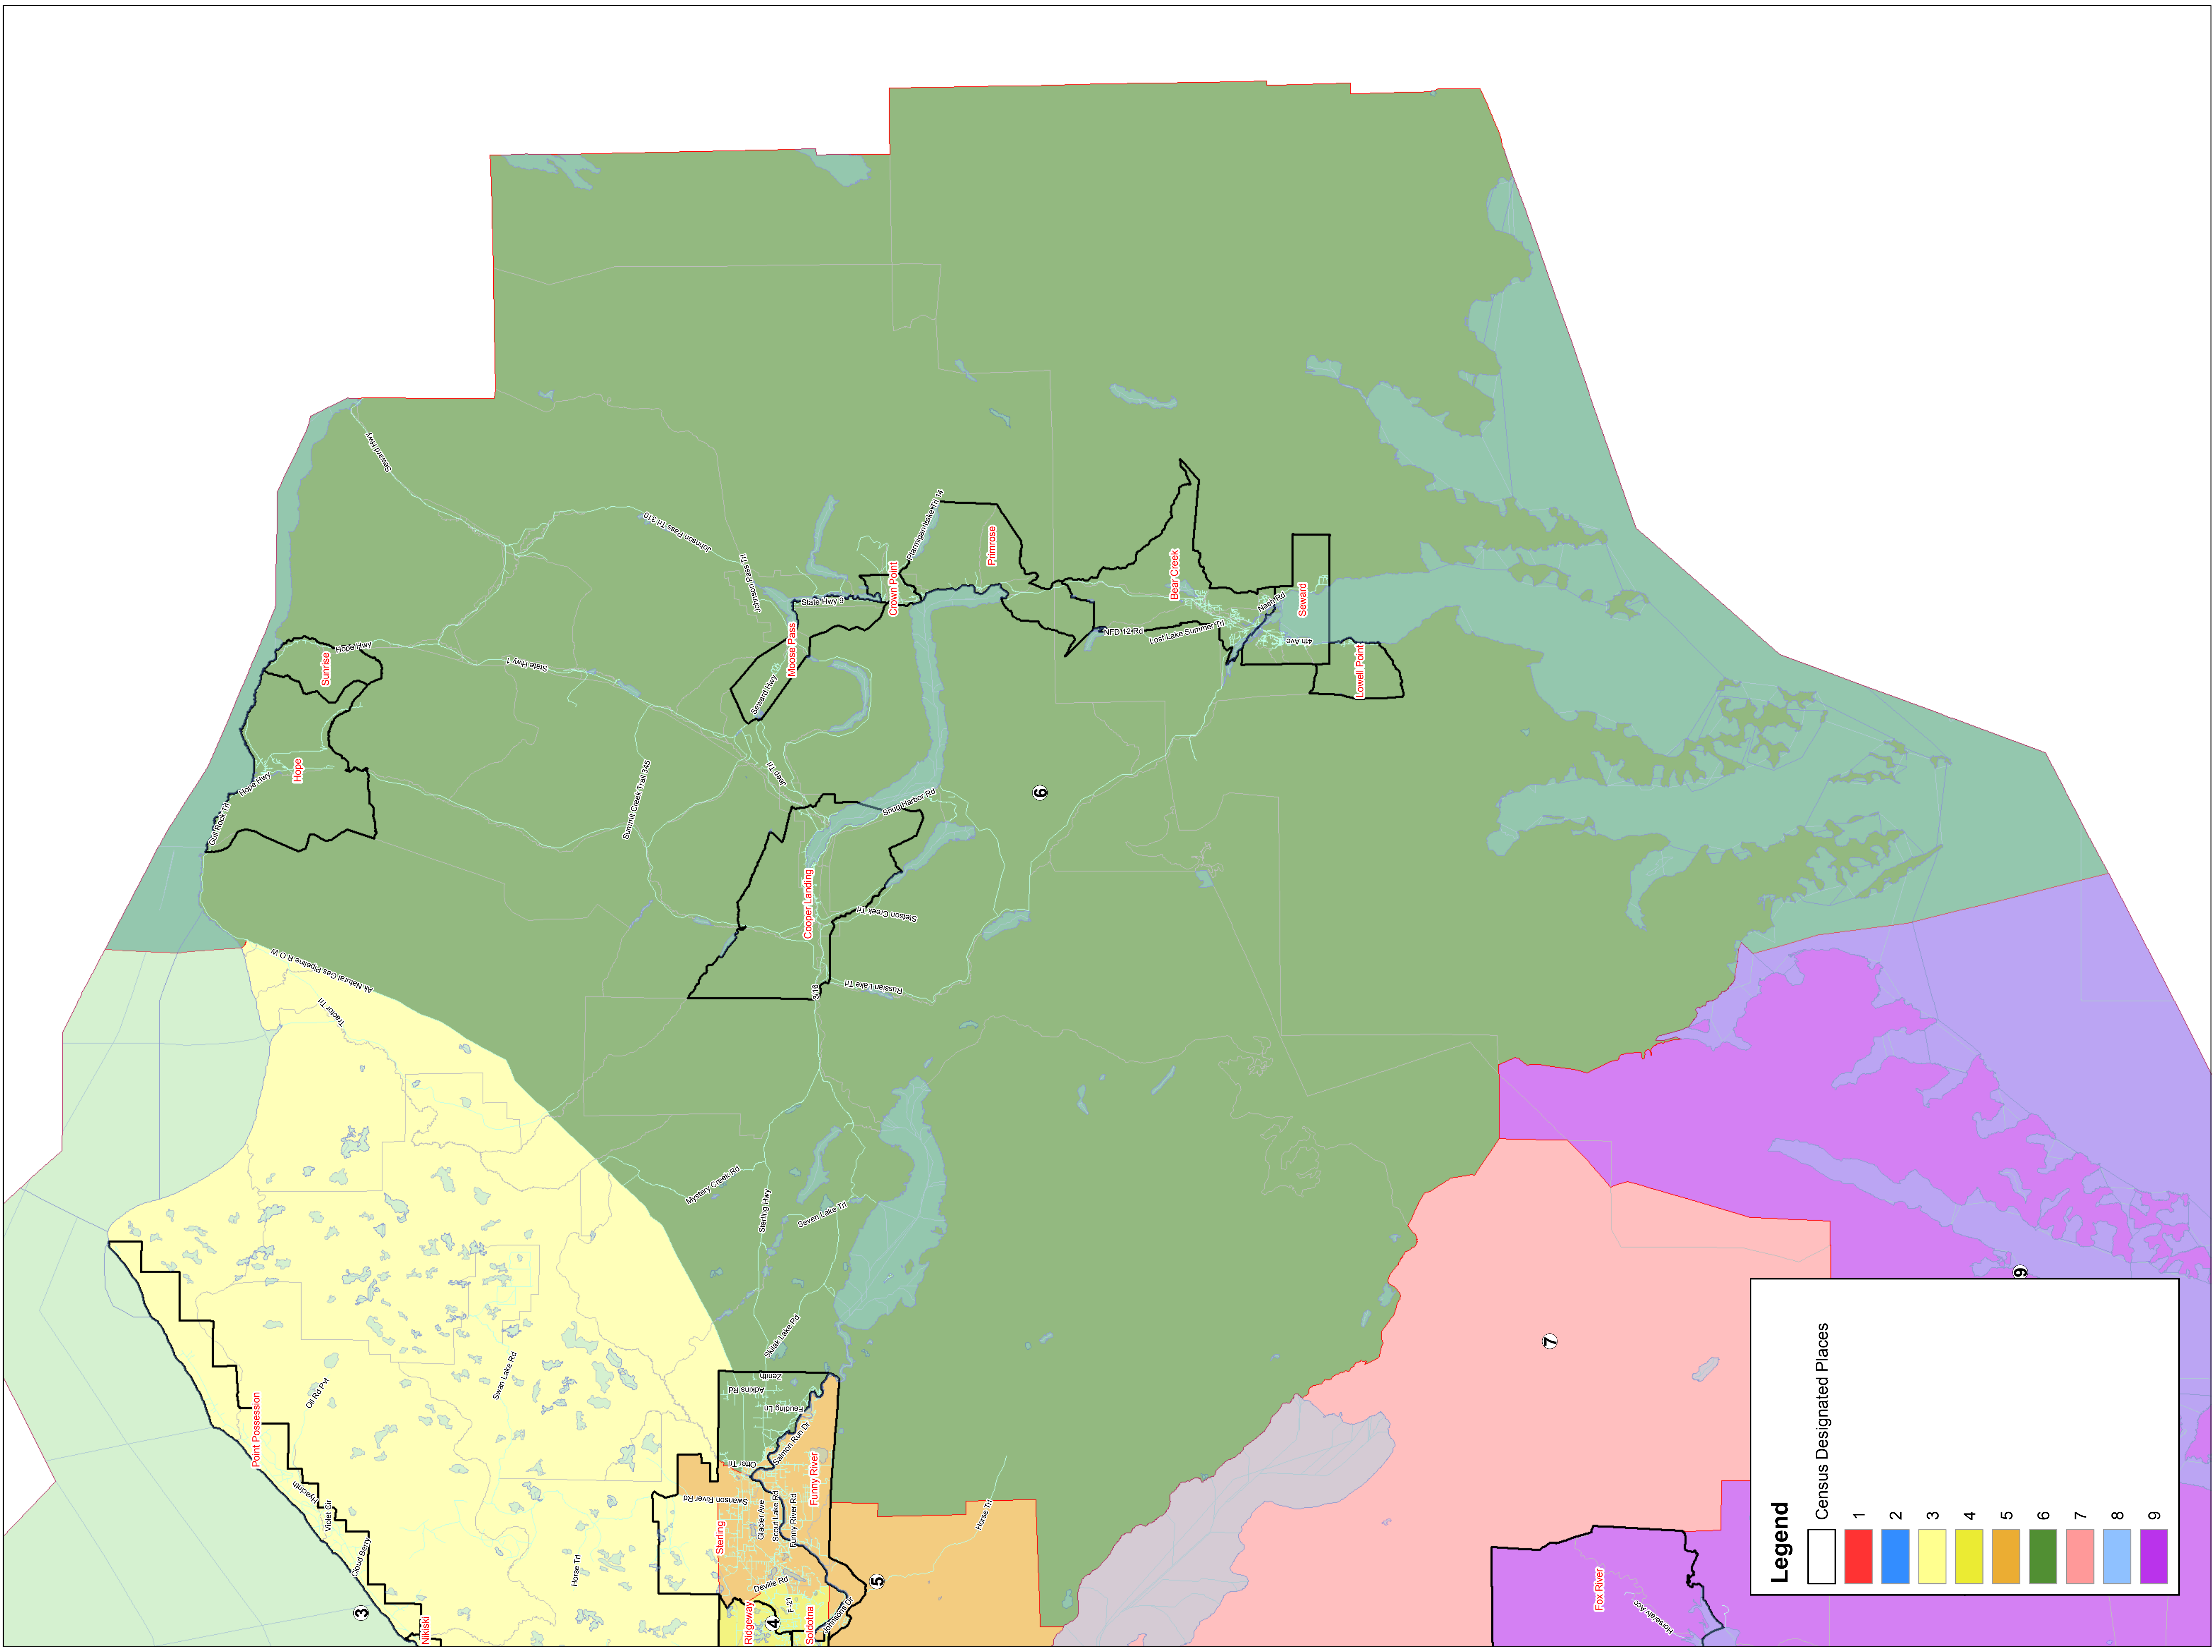

Legend	
	Census Designated Places
	1
	2
	3
	4
	5
	7
	8
	9

**STERLING VICINITY DETAIL**

**Proposed 9 Member Assembly  
District 6 Detail**

The information depicted hereon is for a graphical representation only of best available sources. The Kenai Peninsula Borough assumes no responsibility for any errors on this map.