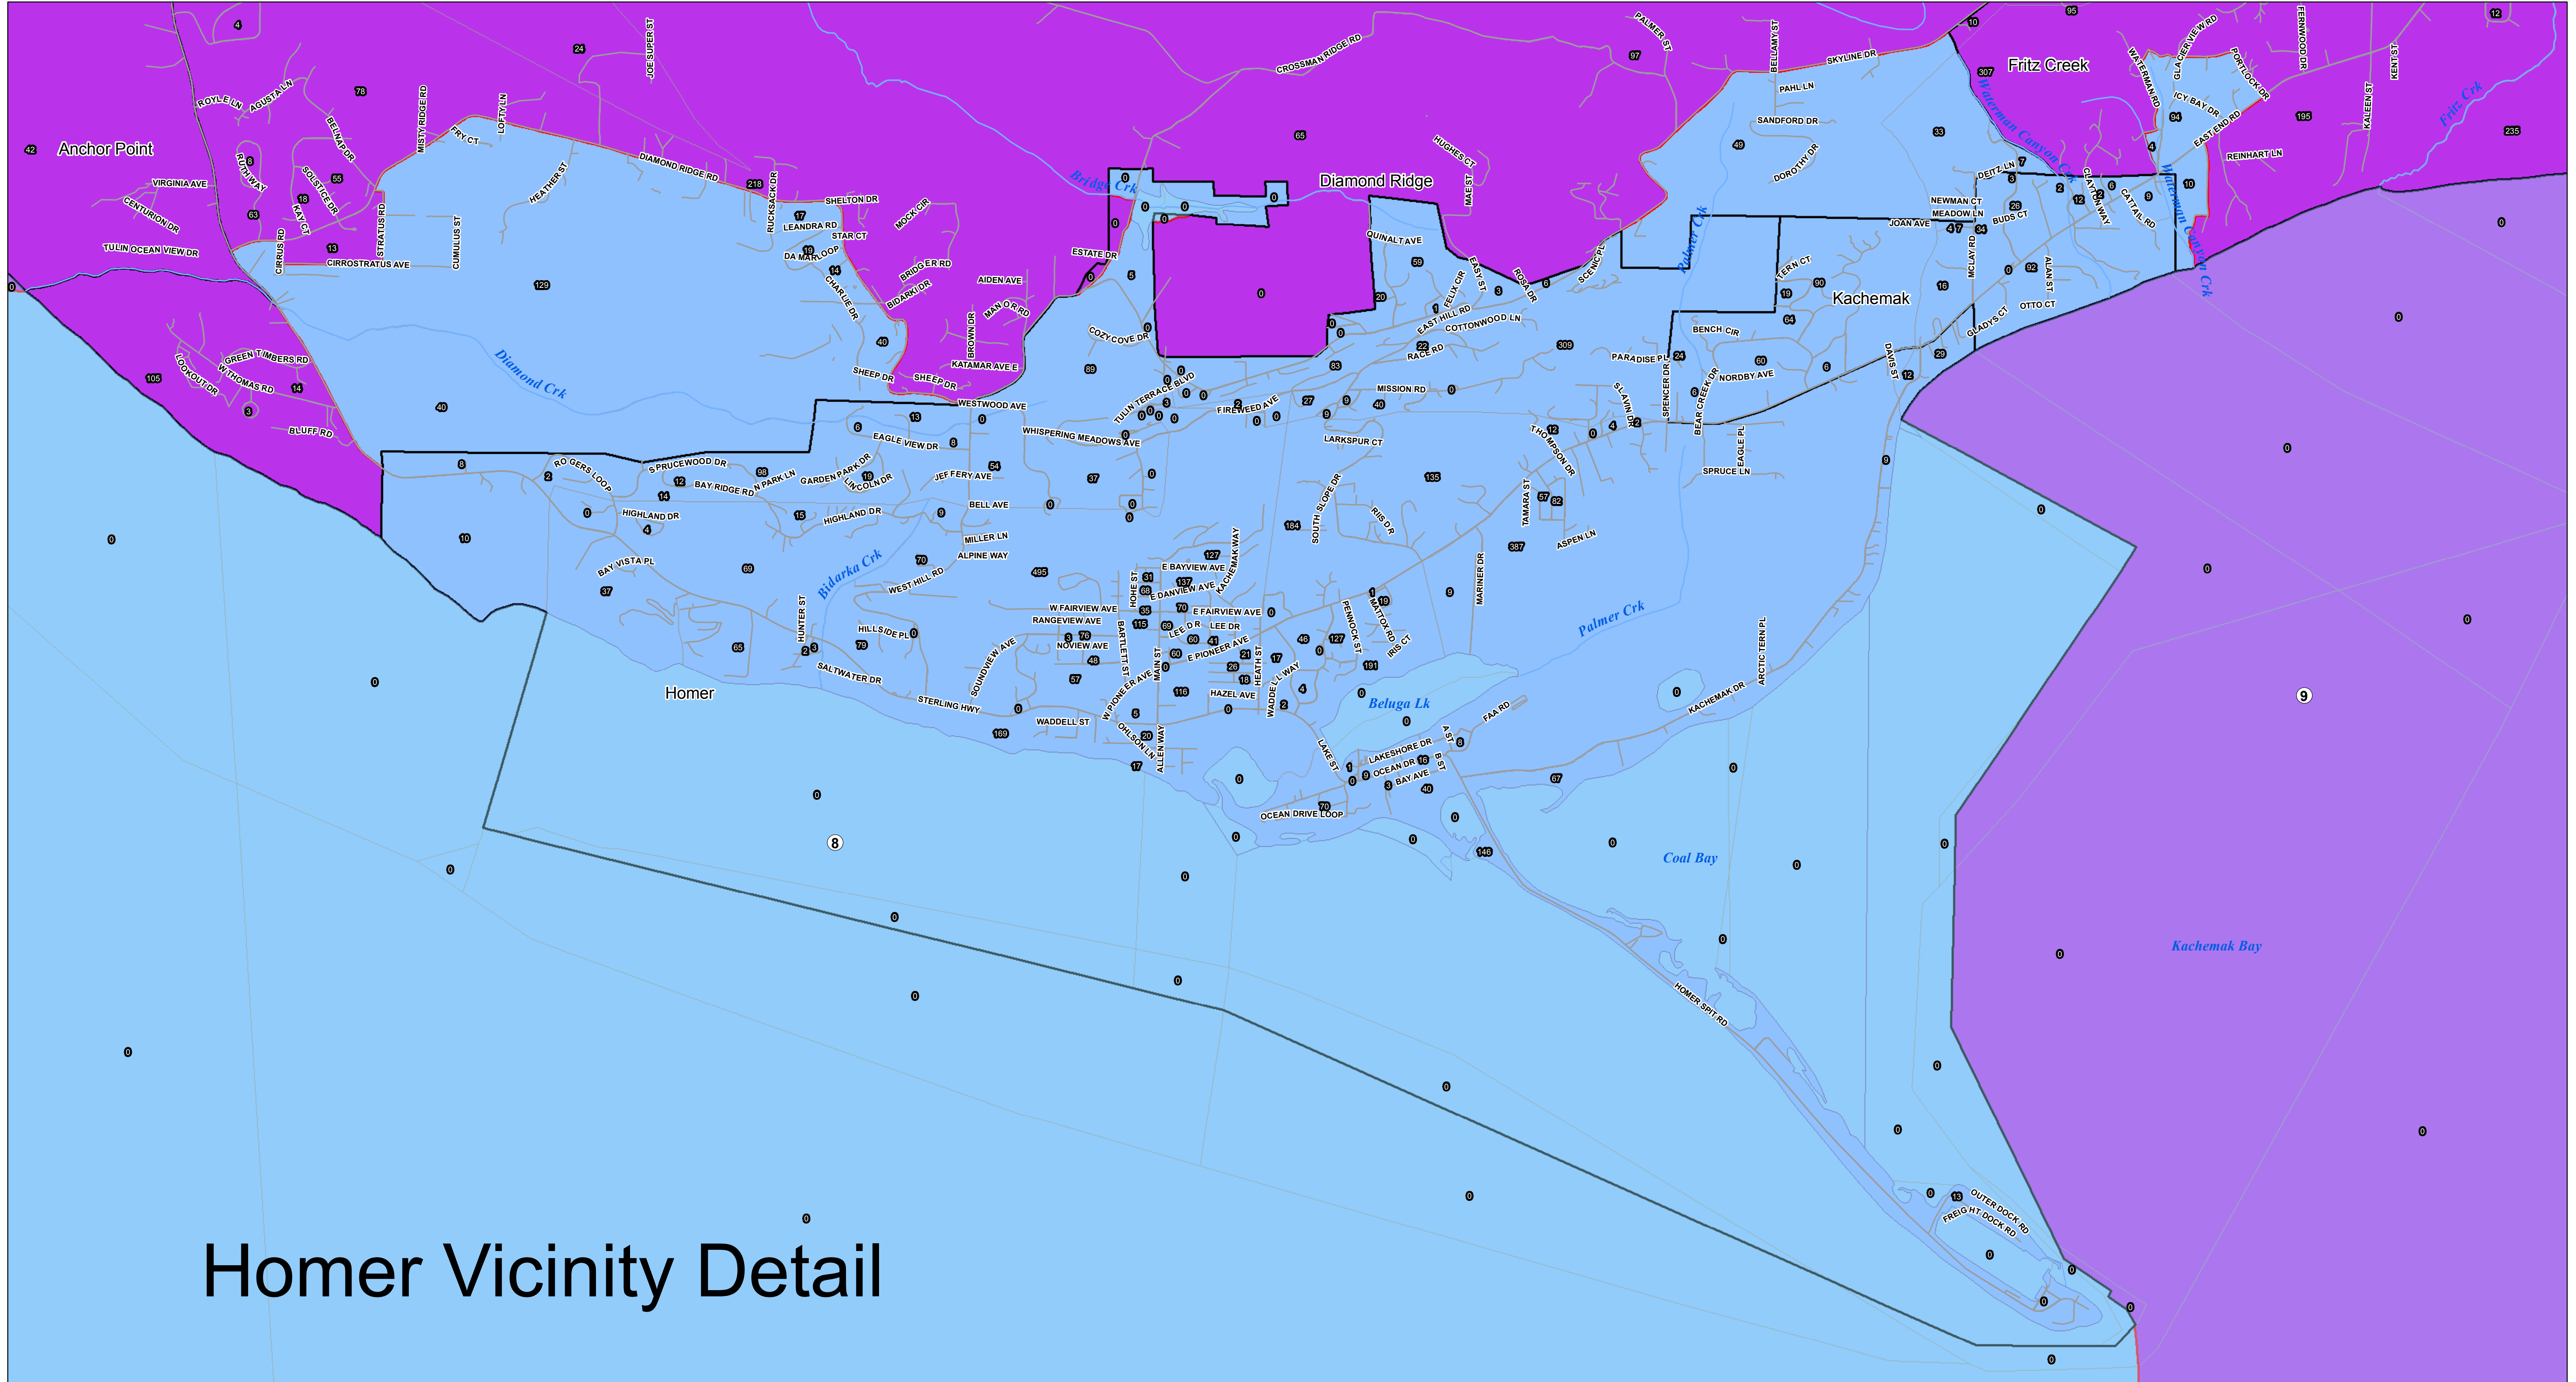

Homer Vicinity Detail

The information depicted hereon is for a graphical representation only of best available sources. The Kenai Peninsula Borough assumes no responsibility for any errors on this map.

Proposed 9 Member Assembly
District 8 Detail

Printed on Jun 13, 2011