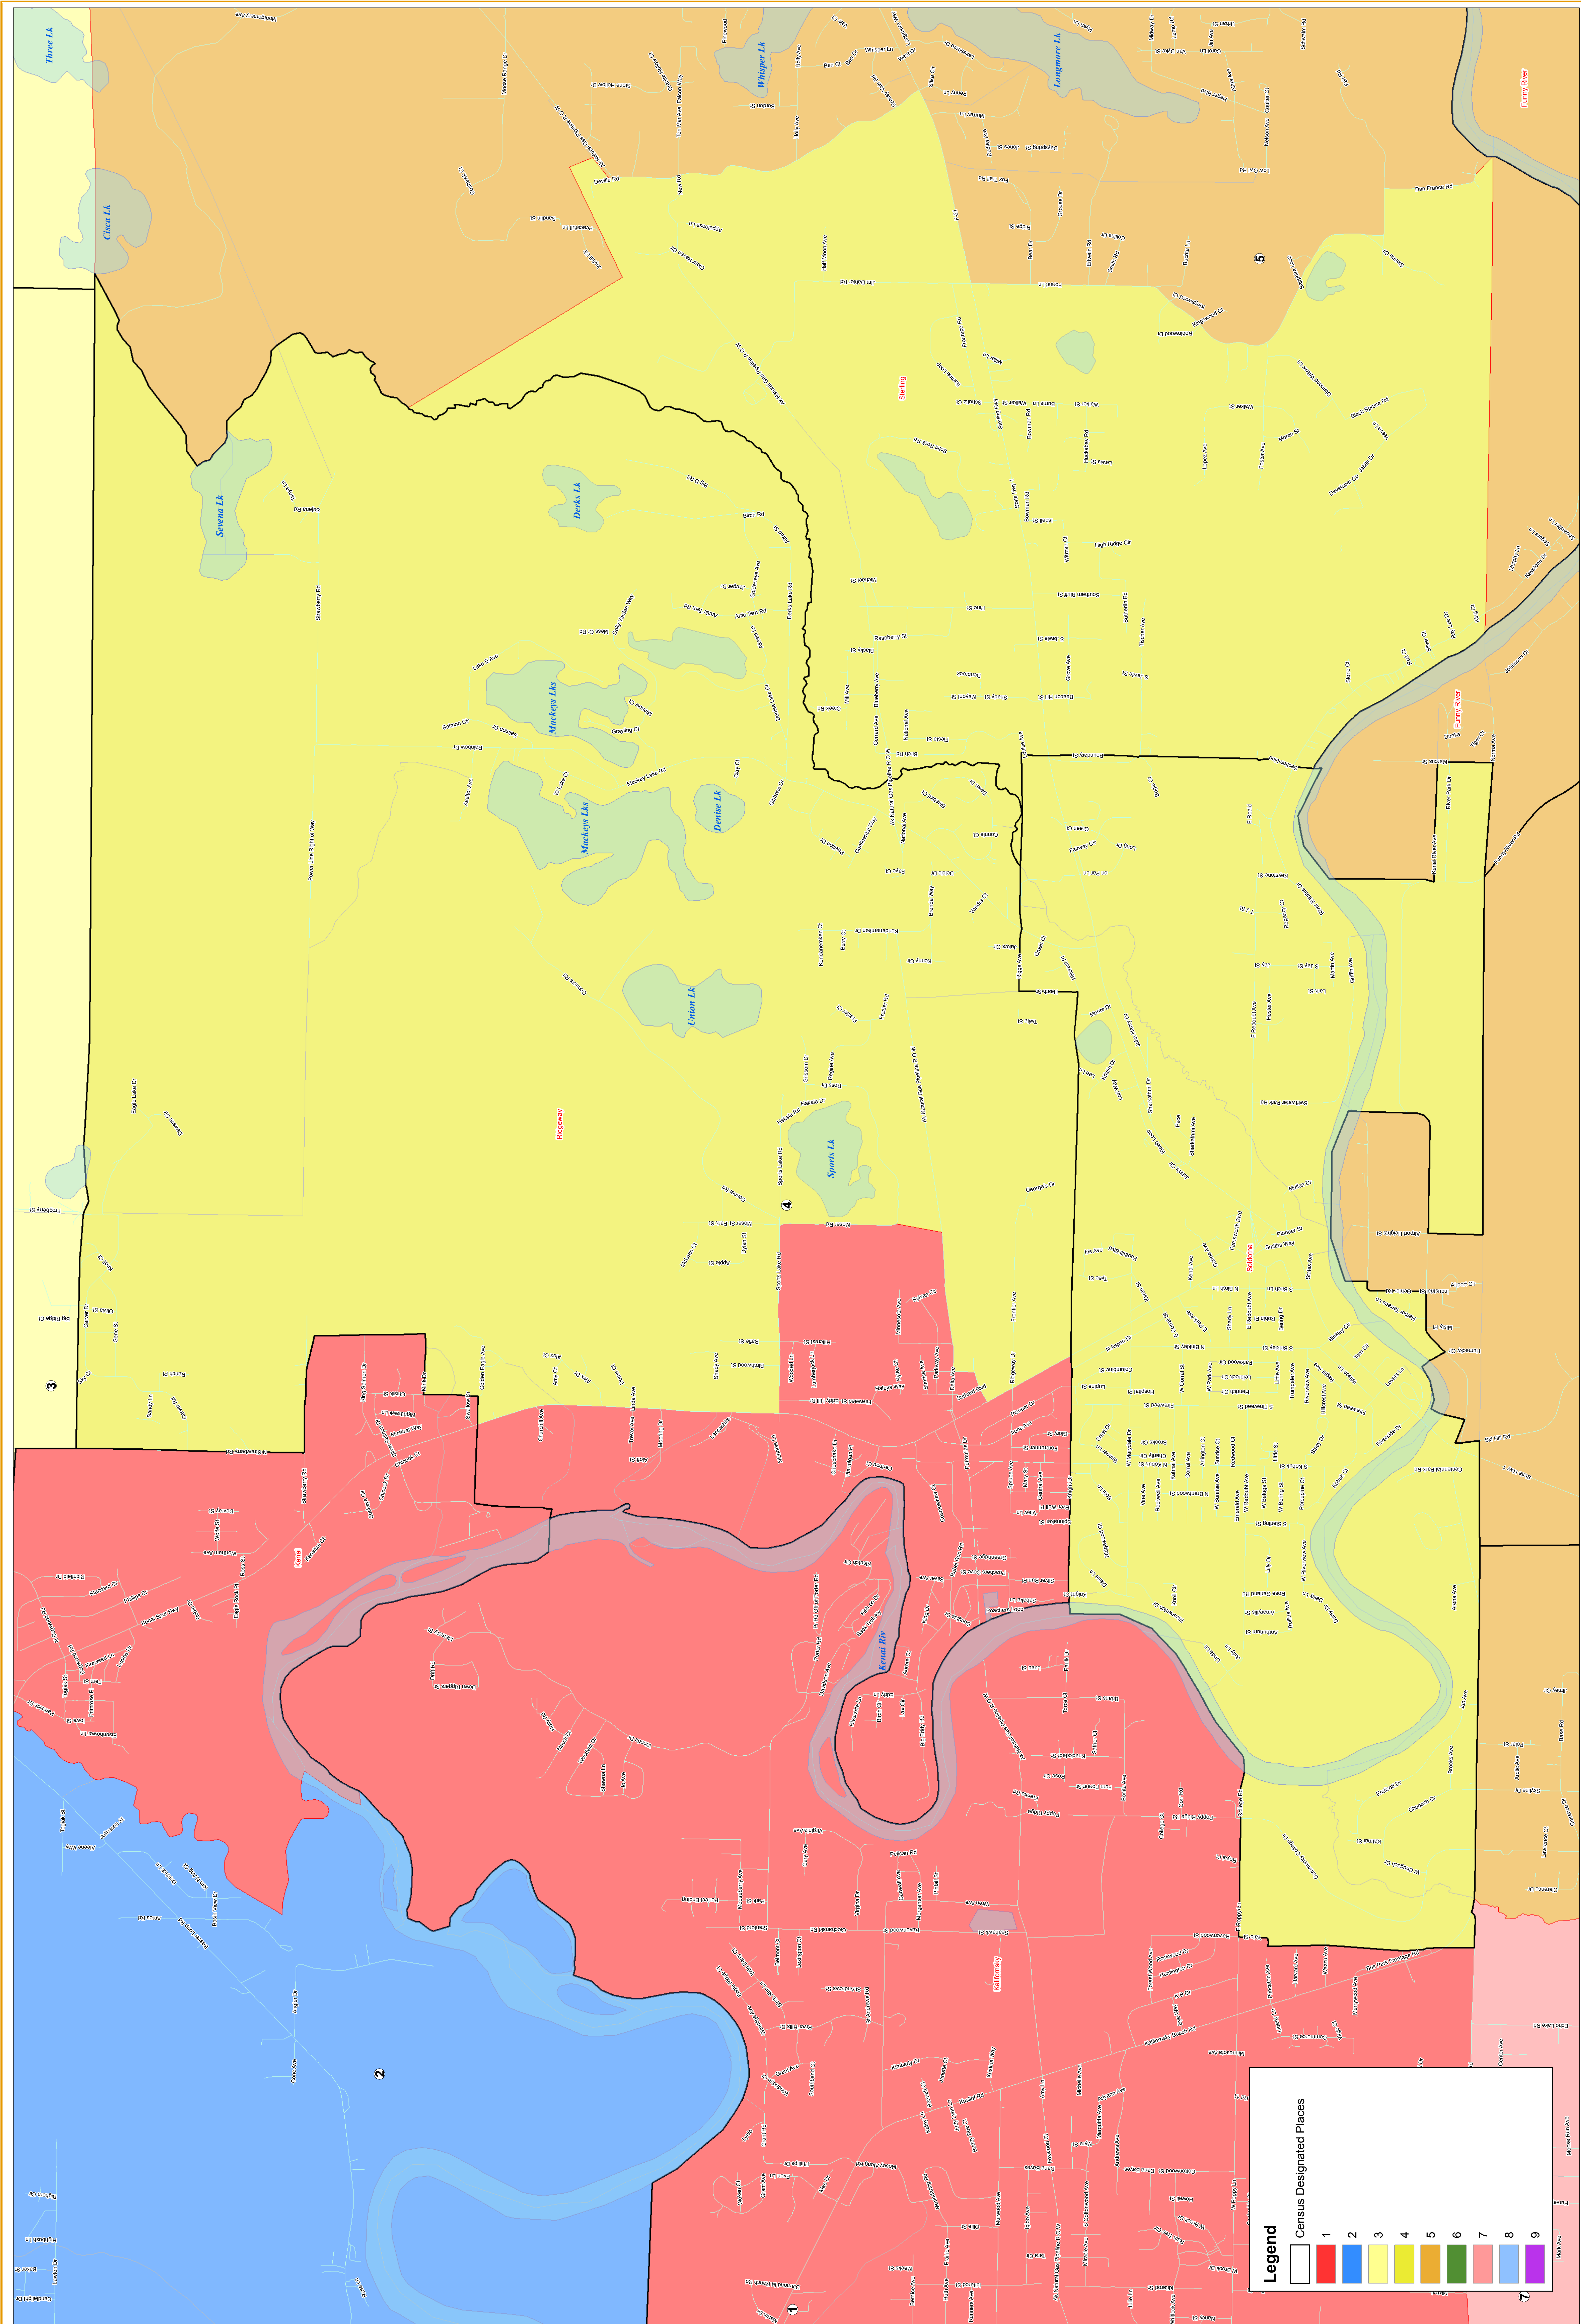

Legend

Census Designated Places

1	2	3	4	5	6	7	8	9
Red	Blue	Yellow	Light Green	Orange	Light Blue	Pink	Light Green	Light Green

**Proposed 9 Member Assembly
District 4 Detail**

Printed on Jun 16, 2011