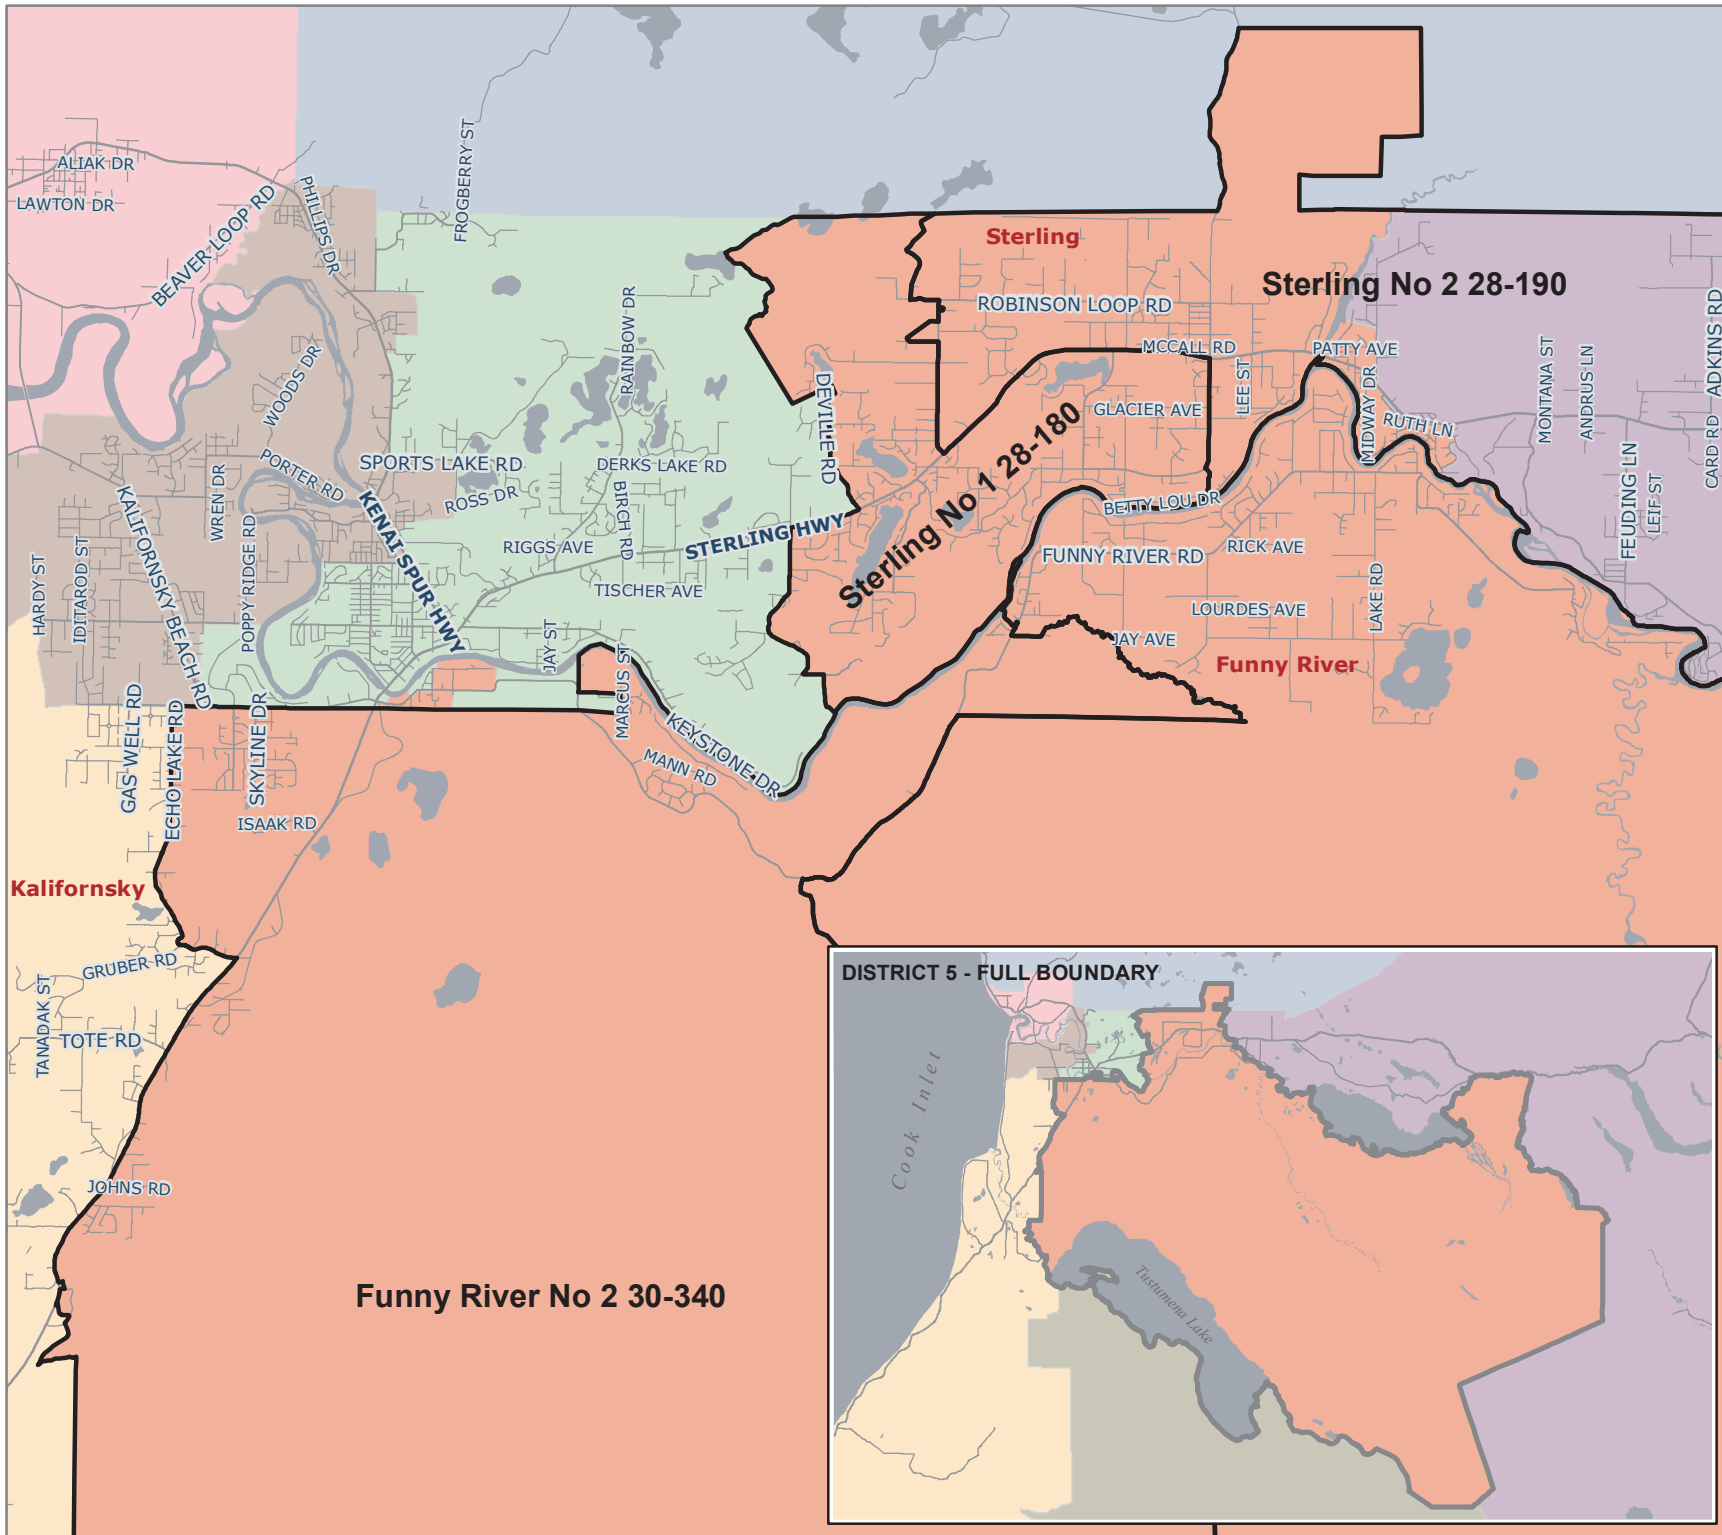

DISTRICT 5

Population: 6,304
 Optimum: 6,156
 Deviation: 148
 2.40%

TAPERSONS: 6,304
 100.00%
 TAWHITE: 5,639
 89.45%
 TABLACK: 05
 0.08%
 TAAMERIND: 274
 4.35%
 TAASIAN: 57
 0.90%
 TAHAWPAC: 04
 0.06%

Assembly Districts

- 1 (light blue)
- 2 (pink)
- 3 (grey)
- 4 (green)
- 5 (orange)
- 6 (purple)
- 7 (yellow)
- 8 (teal)
- 9 (olive)

Voter Districts

The information depicted hereon is for a graphical representation only of best available sources. The Kenai Peninsula Borough assumes no responsibility for any errors on this map.

Funny River No 2 30-340

Sterling No 1 28-180

Sterling No 2 28-190

Sterling

Funny River

Kalifornsky