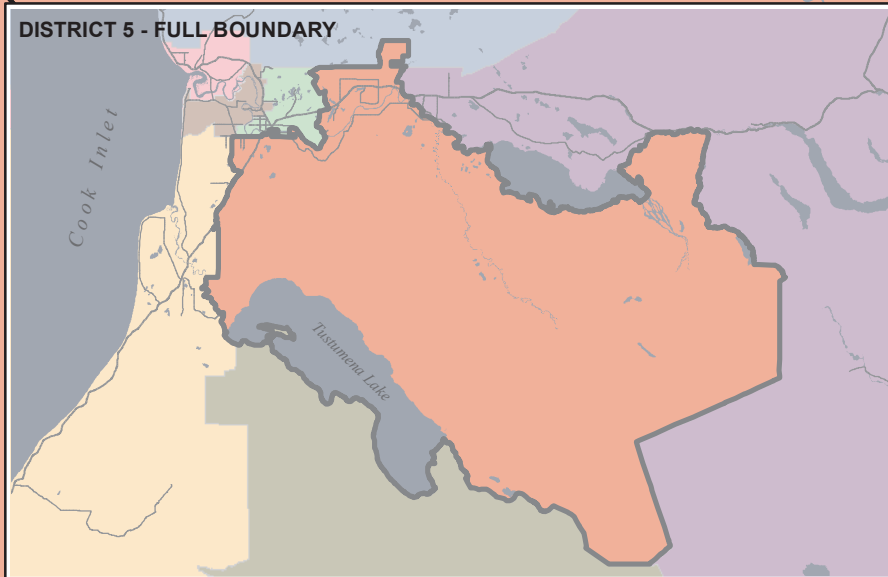

DISTRICT 5

Population: 6,304
 Optimum: 6,156
 Deviation: 148
 2.40%

TAPERSONS: 6,304
 100.00%
 TAWHITE: 5,639
 89.45%
 TABLACK: 05
 0.08%
 TAAMERIND: 274
 4.35%
 TAASIAN: 57
 0.90%
 TAHAWPAC: 04
 0.06%

Assembly Districts

- 1 (light blue)
- 2 (pink)
- 3 (grey)
- 4 (green)
- 5 (orange)
- 6 (purple)
- 7 (yellow)
- 8 (teal)
- 9 (olive)

Voter Districts

The information depicted hereon is for a graphical representation only of best available sources. The Kenai Peninsula Borough assumes no responsibility for any errors on this map.

Funny River No 2 30-340

Sterling No 1 28-180

Sterling No 2 28-190

Sterling

Funny River

Kalifornsky