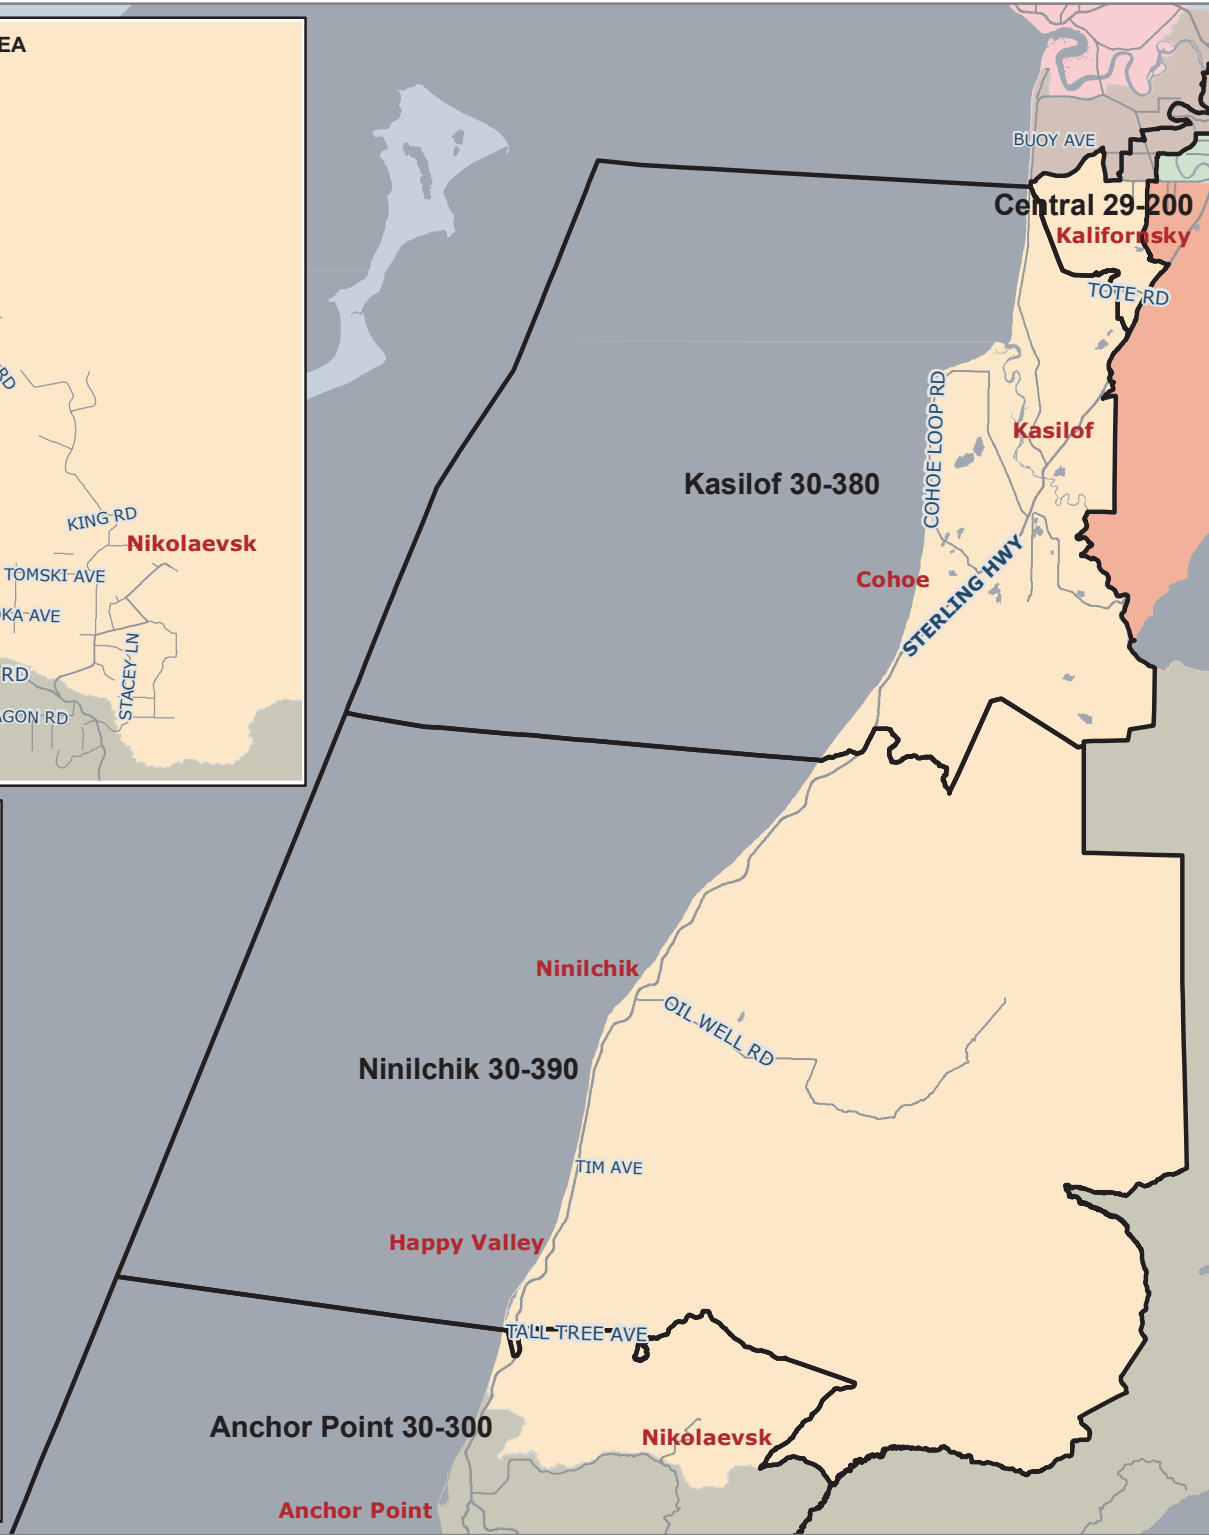

DISTRICT 7 - HAPPY VALLEY/NIKOLAEVSK AREA

DISTRICT 7 - KALIFORNISKY AREA

9 Member Assembly

DISTRICT 7

Population: 5,964
 Optimum: 6,156
 Deviation: -192
 -3.12%

TAPERSONS: 5,964
 100.00%
 TAWHITE: 5,268
 88.33%
 TABLACK: 13
 0.22%
 TAAMERIND: 367
 6.15%
 TAASIAN: 26
 0.44%
 TAHAWPAC: 05
 0.08%

Assembly Districts

Voter Districts

The information depicted hereon is for a graphical representation only of best available sources. The Kenai Peninsula Borough assumes no responsibility for any errors on this map.