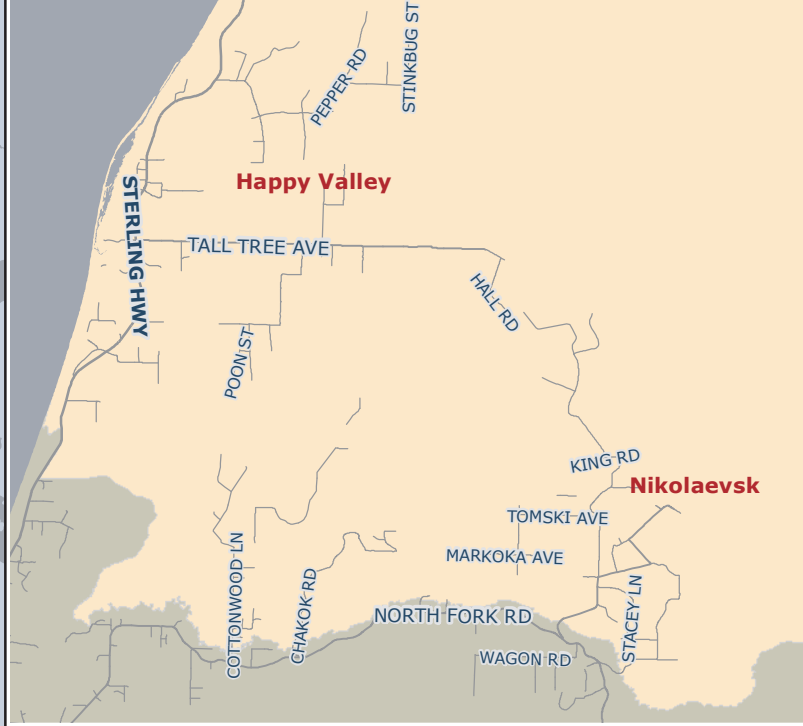

DISTRICT 7 - HAPPY VALLEY/NIKOLAEVSK AREA

DISTRICT 7 - KALIFORNISKY AREA

9 Member Assembly

DISTRICT 7

Population: 5,964
 Optimum: 6,156
 Deviation: -192
 -3.12%

TAPERSONS: 5,964
 100.00%
 TAWHITE: 5,268
 88.33%
 TABLACK: 13
 0.22%
 TAAMERIND: 367
 6.15%
 TAASIAN: 26
 0.44%
 TAHAWPAC: 05
 0.08%

Assembly Districts

Voter Districts

The information depicted hereon is for a graphical representation only of best available sources. The Kenai Peninsula Borough assumes no responsibility for any errors on this map.