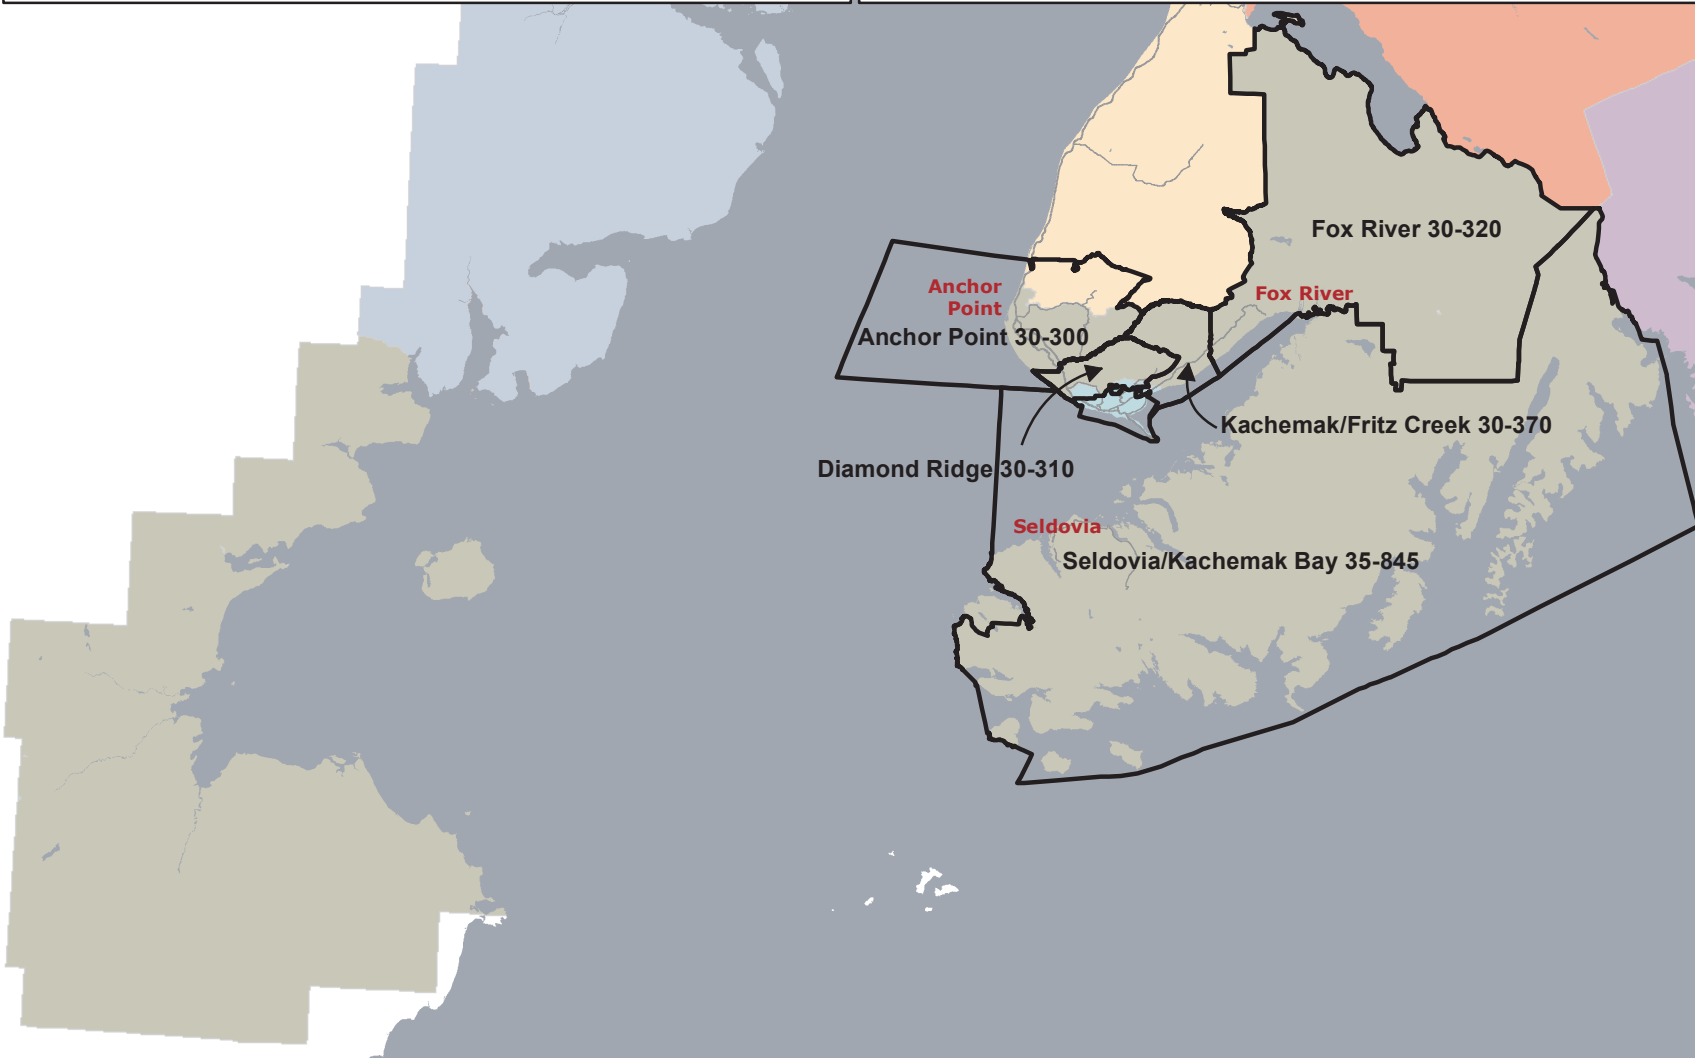

DISTRICT 9 - HOMER AREA

DISTRICT 9 - ANCHOR POINT AREA

9 Member Assembly

DISTRICT 9

Population: 6,098
 Optimum: 6,156
 Deviation: -58
 -0.94%

TAPERSONS: 6,098
 100.00%
 TAWHITE: 5,108
 83.77%
 TABLACK: 20
 0.33%
 TAAMERIND: 566
 9.28%
 TAASIAN: 53
 0.87%
 TAHAWPAC: 03
 0.05%

Assembly Districts

Voter Districts

The information depicted hereon is for a graphical representation only of best available sources. The Kenai Peninsula Borough assumes no responsibility for any errors on this map.