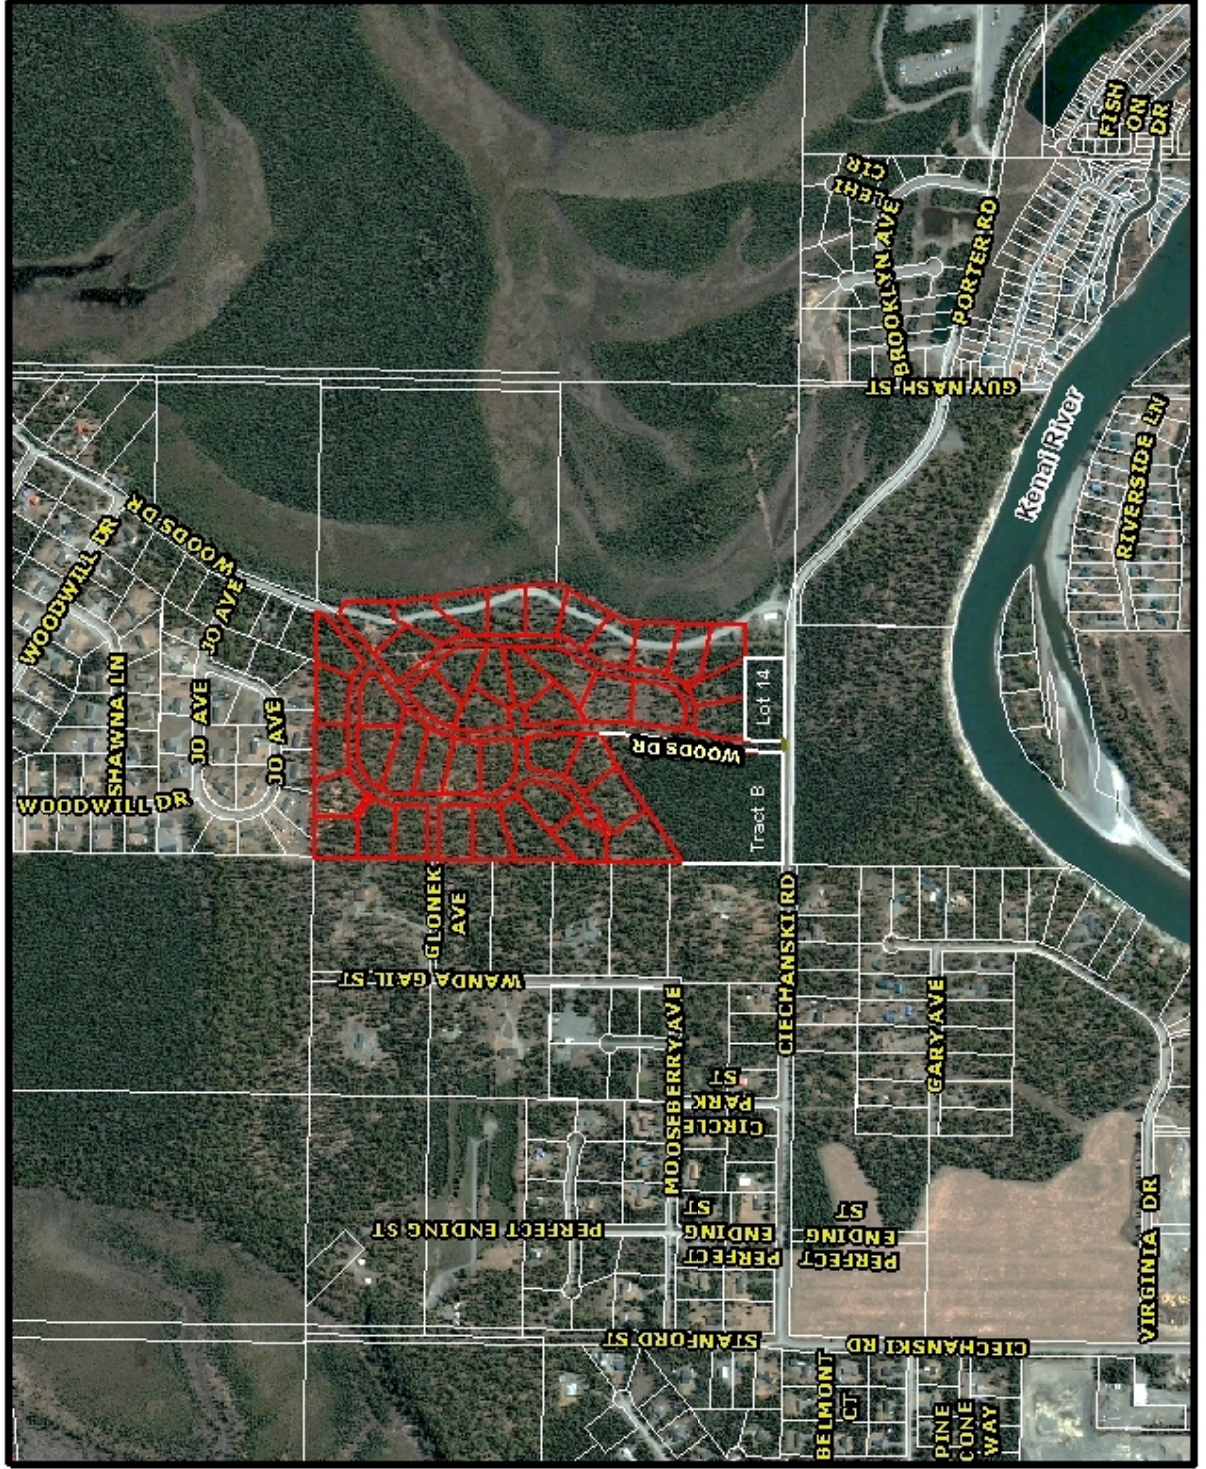

Proposed
"WIDGEON WOODS "
R-1, Single-Family Residential Local Option Zoning District

Legend

-  TAX PARCELS
-  PROPOSED LOZ PARCELS

The information depicted hereon is a graphical representation only of best available sources. The Kenai Peninsula Borough assumes no responsibility for any errors on this map. Created 5/15/12