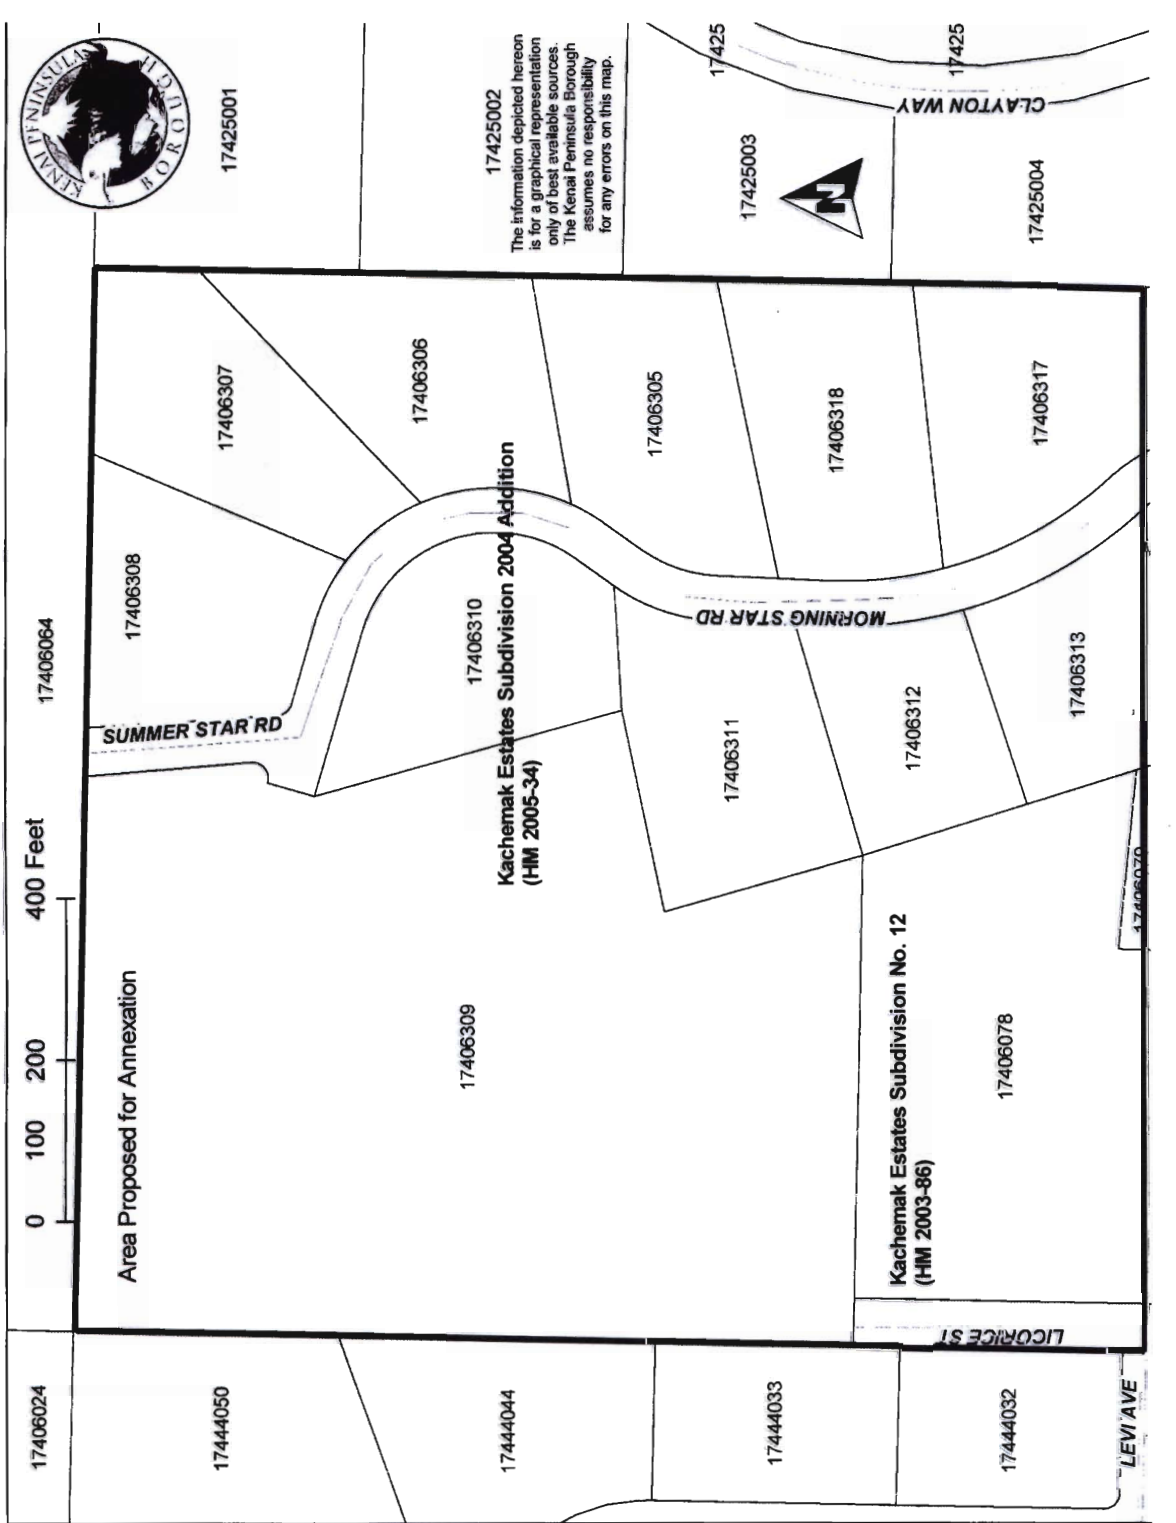

City Annexation of Adjoining Property by Unanimous Consent of All Property Owners and All Registered Voters

Proposed Annex

Kachemak City limits

SUMMER STAR RD

GARRETT CIR

MORNING STAR RD

CLAYTON WAY

SEAVIEW CIR

EAST END RD

CRANEMERG CT

DE FARM RD

LAZY ST

LORDICE ST

LEM AVE

CHINA POOL ST

CHINA POOL ST