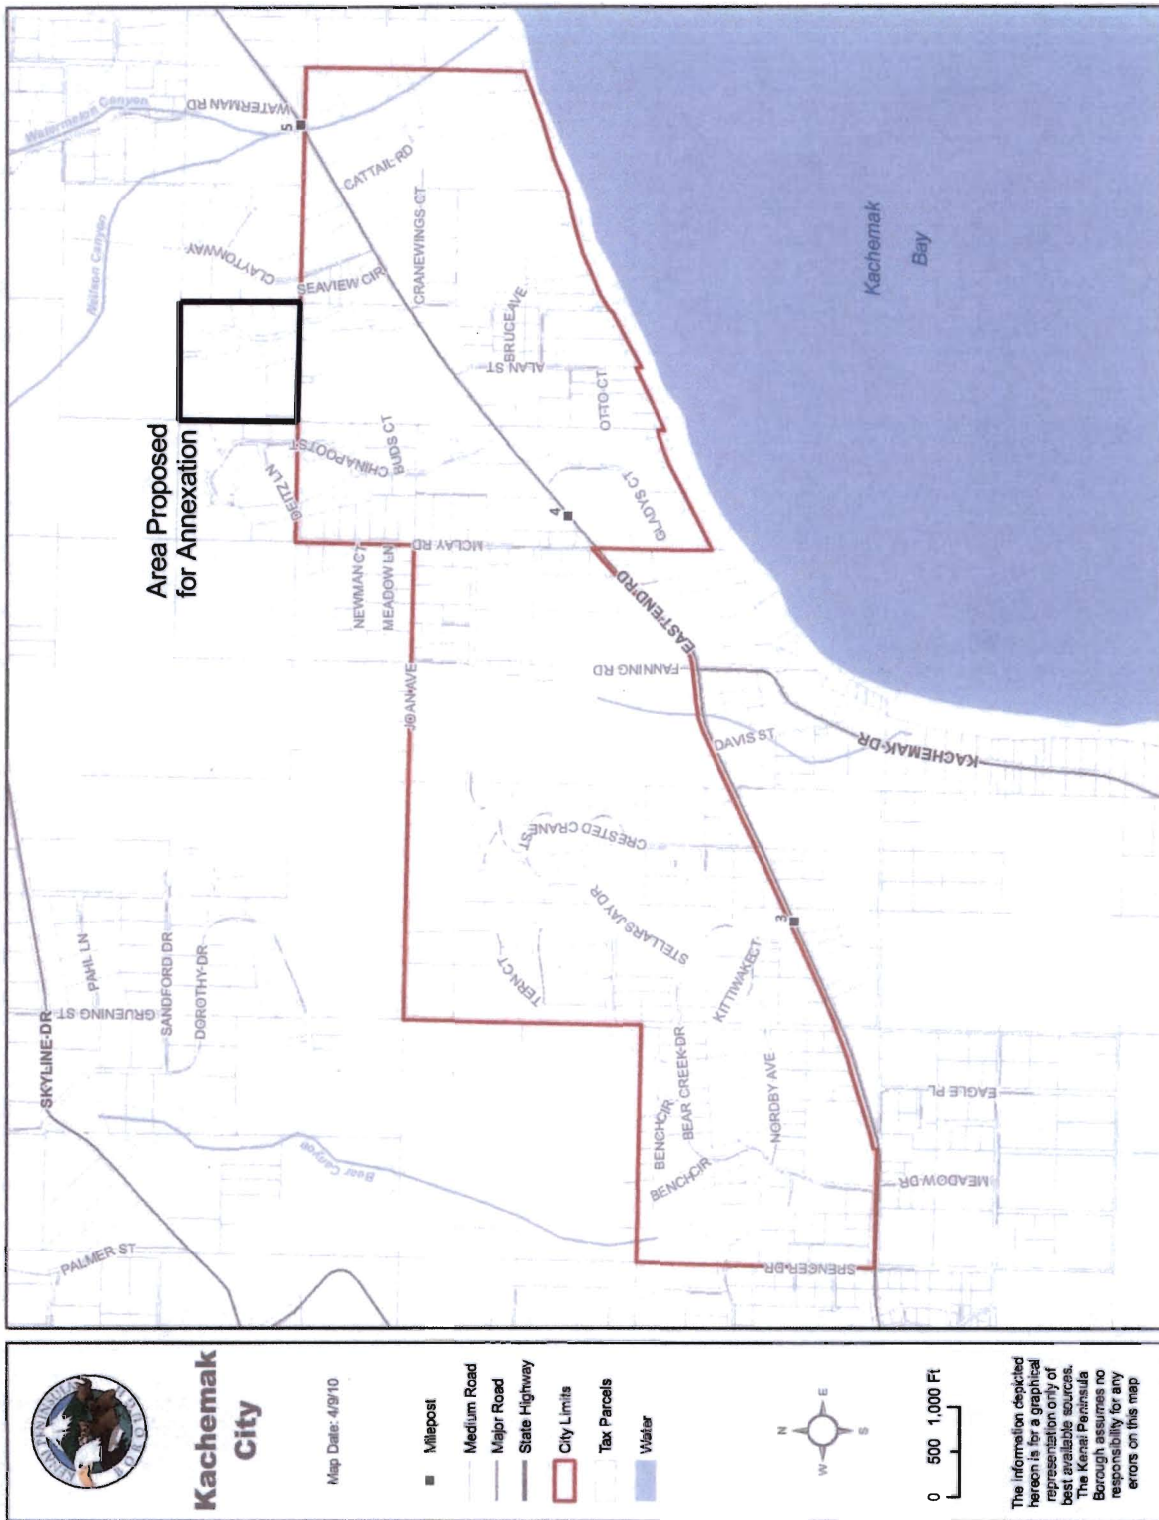

City Annexation of Adjoining Property by Unanimous Consent of All Property Owners and All Registered Voters

Proposed Annex

Kachemak City limits

SUMMER STAR RD

GARRETT CIR

MORNING STAR RD

CLAYTON WAY

SEAVIEW CIR

EAST END RD

CRANEMERG CT

DE FARM RD

LAZY ST

LORDICE ST

LEM AVE

CHINA POOL ST

CHINA POOL ST