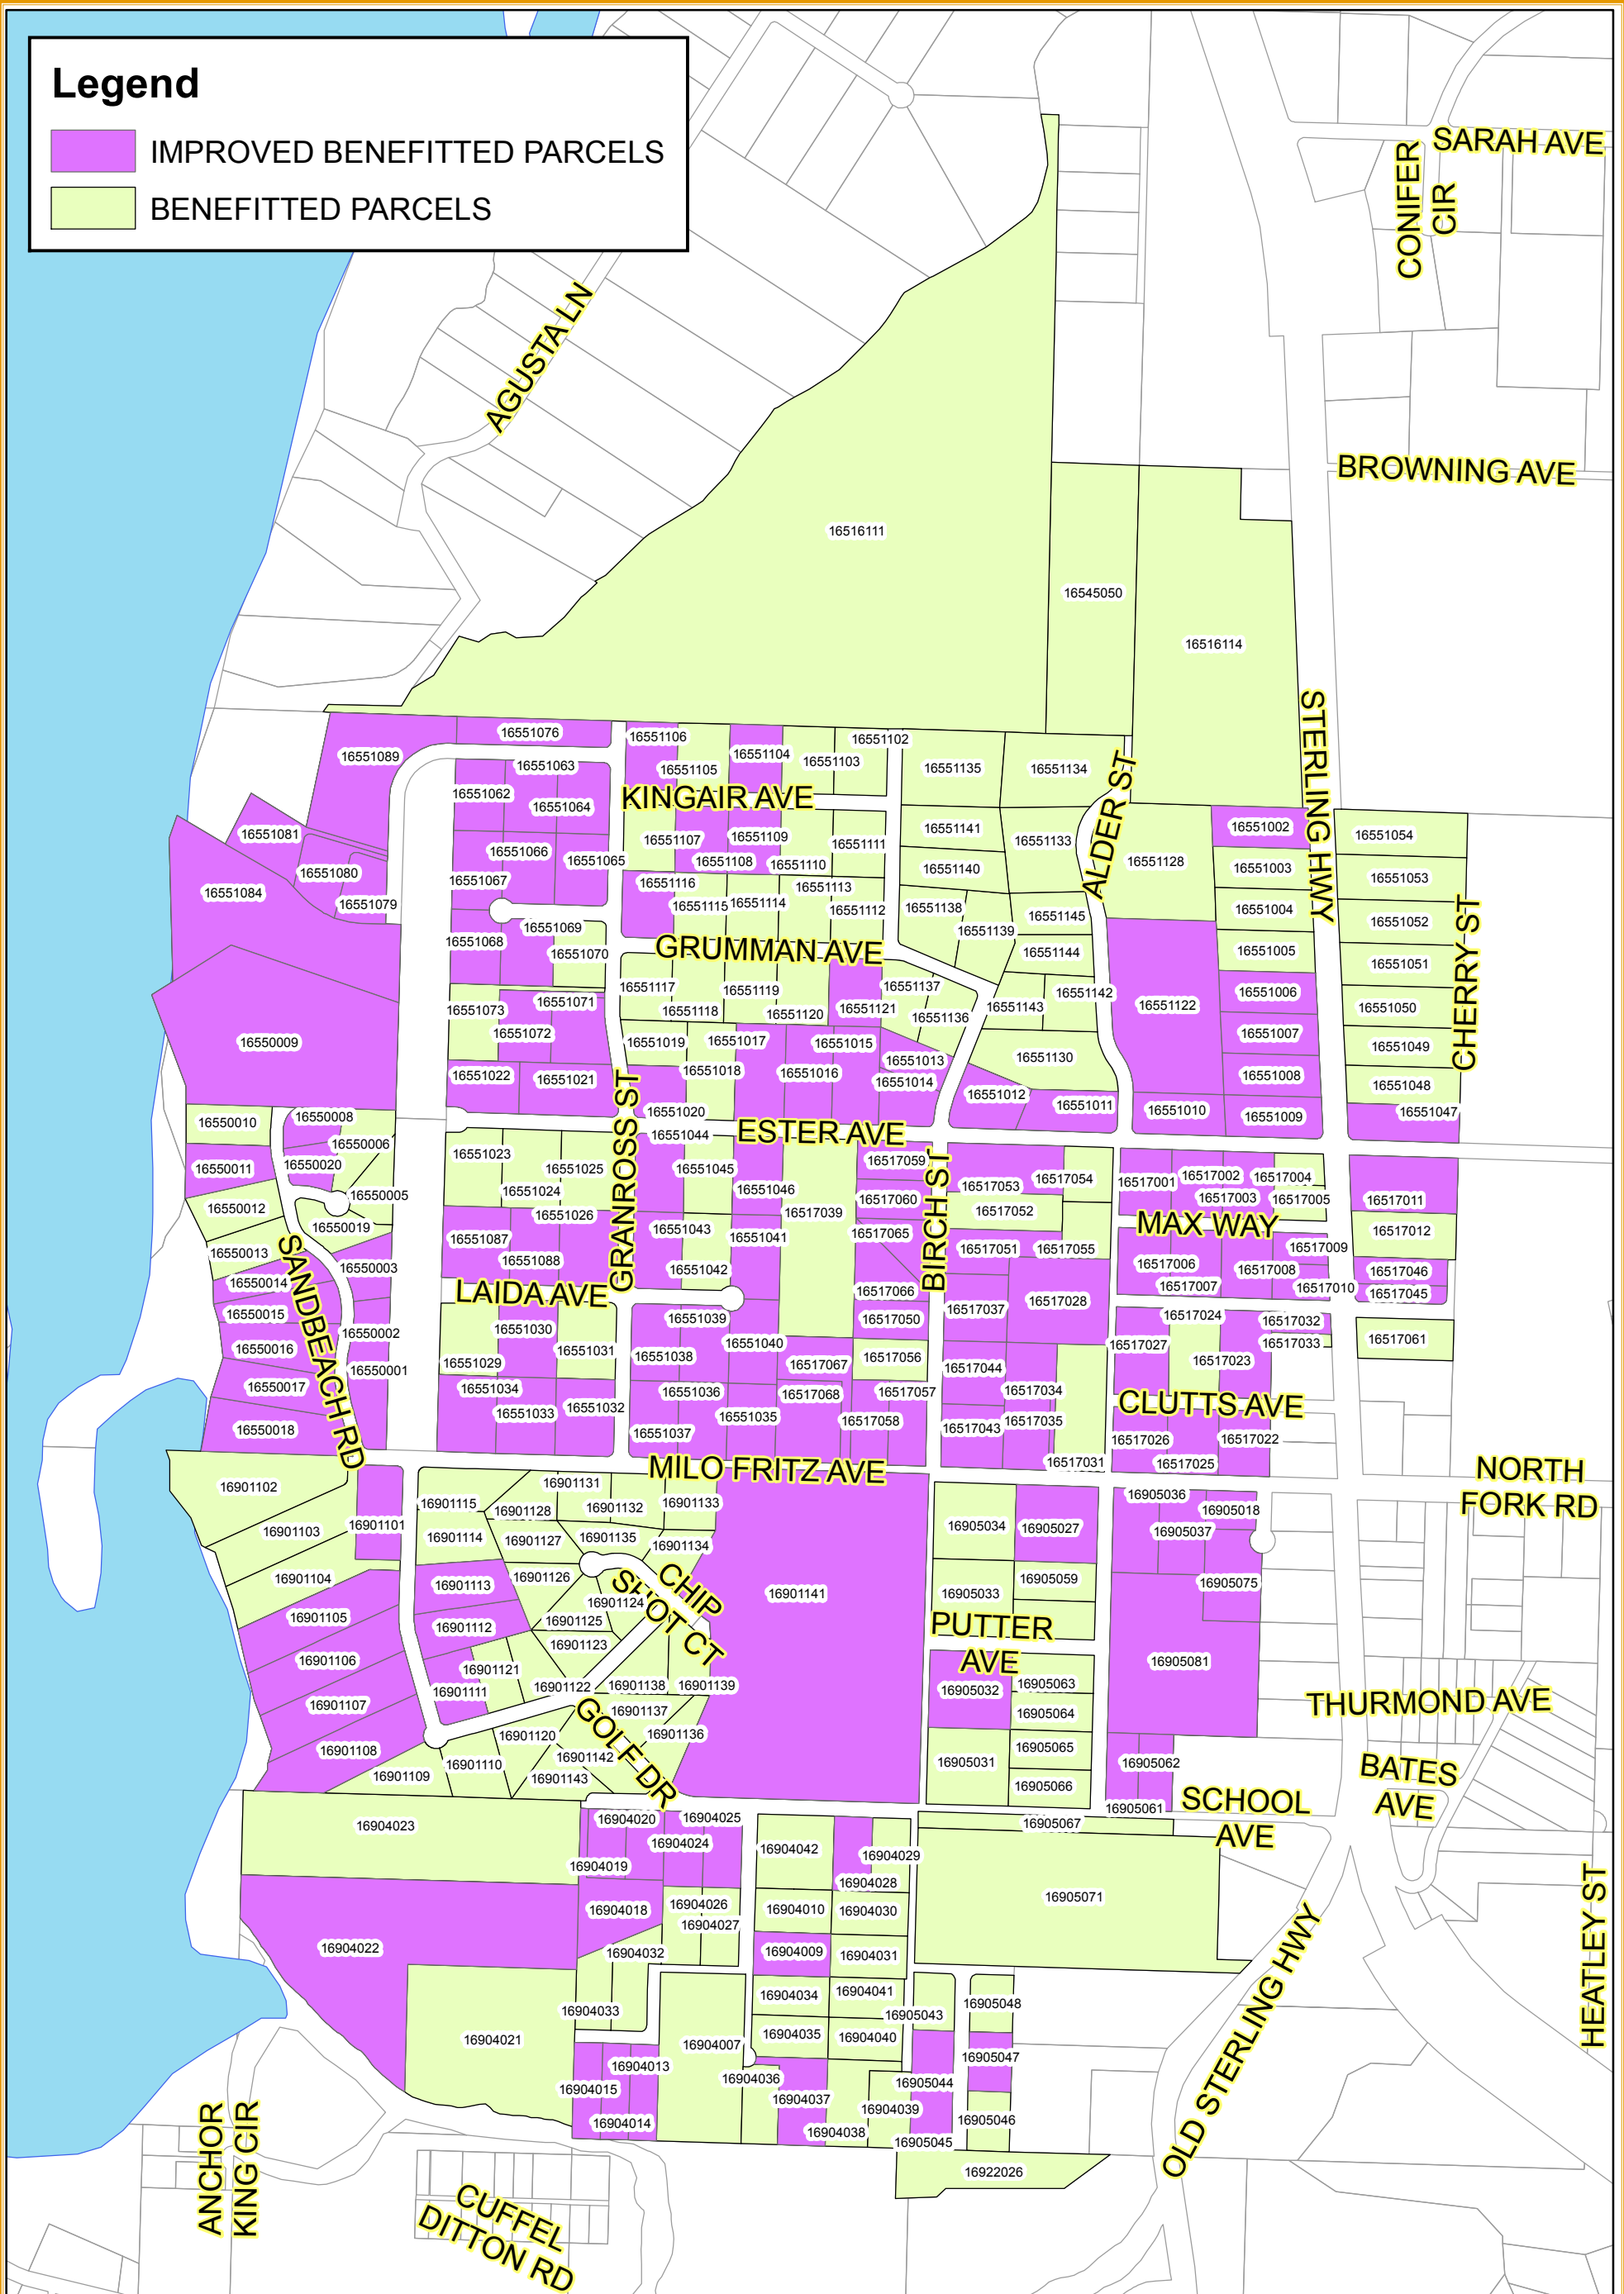

Legend

- IMPROVED BENEFITTED PARCELS
- BENEFITTED PARCELS

The information depicted hereon is for a graphical representation only of best available sources. The Kenai Peninsula Borough assumes no responsibility for any errors on this map.

Anchor Point USAD

Printed on June 9, 2011